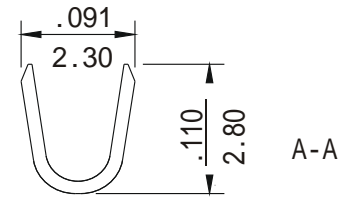

XH Crimp Terminal

- * Material : Brass
- * Current rating : 3A, AC/DC
- * Voltage rating : 125V, AC/DC
- * Applicable wire AWG #30- #22

inch
mm

MORETHANALL
CONNECTORS
ASSEMBLIES

煜倫有限公司

PART NO. XH-M-22		CHECKED BY CY		TOLERANCES ARE .X ± .XX ± .XXX ± AWG	DESCRIP TION:			
DWG NO. XH-M-22		DRAWING BY			AREA	REVISIONS	HK	DATE
UNIT / mm	SCALE 1:1	PROJECTION						