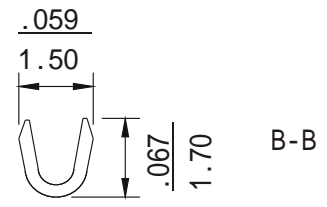

XH Crimp Terminal

- * Material : Brass
- * Current rating : 3A, AC/DC
- * Voltage rating : 125V, AC/DC
- * Applicable wire AWG #30- #22

inch
mm

MORETHANALL
CONNECTORS
ASSEMBLIES

煜倫有限公司

PART NO. XH-M-22		CHECKED BY CY		TOLERANCES ARE .X ± .XX ± .XXX ± AWG	DESCRIP TION:			
DWG NO. XH-M-22		DRAWING BY			AREA	REVISIONS	HK	DATE
UNIT / mm	SCALE 1:1	PROJECTION						