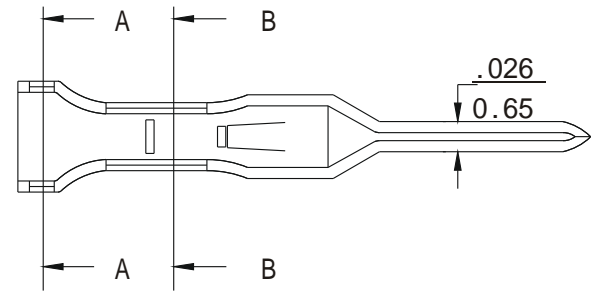

XH Crimp Terminal

- * Material : Brass
- * Current rating : 3A, AC/DC
- * Voltage rating : 125V, AC/DC
- * Applicable wire AWG #30- #22

inch
mm

MORETHANALL
CONNECTORS
ASSEMBLIES

煜倫有限公司

PART NO. XH-M-22		CHECKED BY CY		TOLERANCES ARE .X ± .XX ± .XXX ± AWG	DESCRIP TION:			
DWG NO. XH-M-22		DRAWING BY			AREA	REVISIONS	HK	DATE
UNIT / mm	SCALE 1:1	PROJECTION						