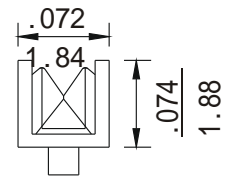

XH Crimp Terminal

- * Material : Brass
- * Current rating : 3A, AC/DC
- * Voltage rating : 125V, AC/DC
- * Applicable wire AWG #30- #22

inch
mm

MORETHANALL
CONNECTORS
ASSEMBLIES

煜倫有限公司

PART NO. XH-M-22		CHECKED BY CY		TOLERANCES ARE .X ± .XX ± .XXX ± AWG	DESCRIP TION:			
DWG NO. XH-M-22		DRAWING BY			AREA	REVISIONS	HK	DATE
UNIT / mm	SCALE 1:1	PROJECTION						