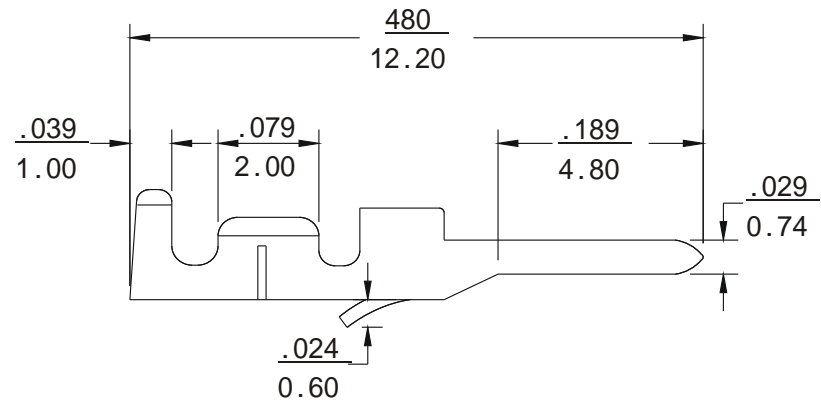

XH Crimp Terminal

- * Material : Brass
- * Current rating : 3A, AC/DC
- * Voltage rating : 125V, AC/DC
- * Applicable wire AWG #30- #22

inch
mm

MORETHANALL
CONNECTORS
ASSEMBLIES

煜倫有限公司

PART NO. XH-M-22		CHECKED BY CY		TOLERANCES ARE .X ± .XX ± .XXX ± AWG	DESCRIP TION:			
DWG NO. XH-M-22		DRAWING BY			AREA	REVISIONS	HK	DATE
UNIT / mm	SCALE 1:1	PROJECTION						