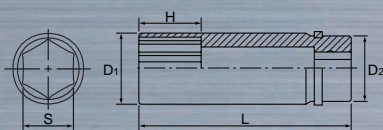

### 9.5sq.ディープソケット(六角)

| No.      | S   | D <sub>1</sub> | D <sub>2</sub> | H  | L  | g   | ☞ | 標準小売価格 |
|----------|-----|----------------|----------------|----|----|-----|---|--------|
| NB3L-055 | 5.5 | 8.7            | 17             | 6  | 55 | 32  | 5 | ¥1,550 |
| NB3L-07  | 7   | 10.3           | 17             | 8  | 55 | 34  | 5 | ¥1,550 |
| NB3L-08  | 8   | 11.5           | 17             | 9  | 55 | 36  | 5 | ¥1,550 |
| NB3L-09  | 9   | 12.8           | 17             | 10 | 55 | 38  | 5 | ¥1,550 |
| NB3L-10  | 10  | 14             | 17             | 11 | 55 | 42  | 5 | ¥2,050 |
| NB3L-11  | 11  | 15.2           | 17             | 12 | 55 | 46  | 5 | ¥2,050 |
| NB3L-12  | 12  | 16.5           | 17             | 14 | 55 | 48  | 5 | ¥2,050 |
| NB3L-13  | 13  | 18             | 17             | 14 | 60 | 60  | 5 | ¥2,050 |
| NB3L-14  | 14  | 19             | 18             | 17 | 60 | 70  | 5 | ¥2,120 |
| NB3L-15  | 15  | 20.2           | 18             | 17 | 60 | 75  | 5 | ¥2,120 |
| NB3L-16  | 16  | 21.5           | 19.5           | 17 | 60 | 85  | 5 | ¥2,180 |
| NB3L-17  | 17  | 22.7           | 20.5           | 17 | 60 | 95  | 5 | ¥2,180 |
| NB3L-18  | 18  | 24             | 22             | 21 | 60 | 105 | 5 | ¥2,180 |
| NB3L-19  | 19  | 25             | 23             | 21 | 60 | 110 | 5 | ¥2,180 |
| NB3L-21  | 21  | 27.5           | 25.5           | 23 | 65 | 145 | 5 | ¥2,270 |
| NB3L-22  | 22  | 28.5           | 26.5           | 23 | 65 | 160 | 5 | ¥2,530 |
| NB3L-24  | 24  | 31             | 29             | 27 | 65 | 180 | 5 | ¥2,740 |