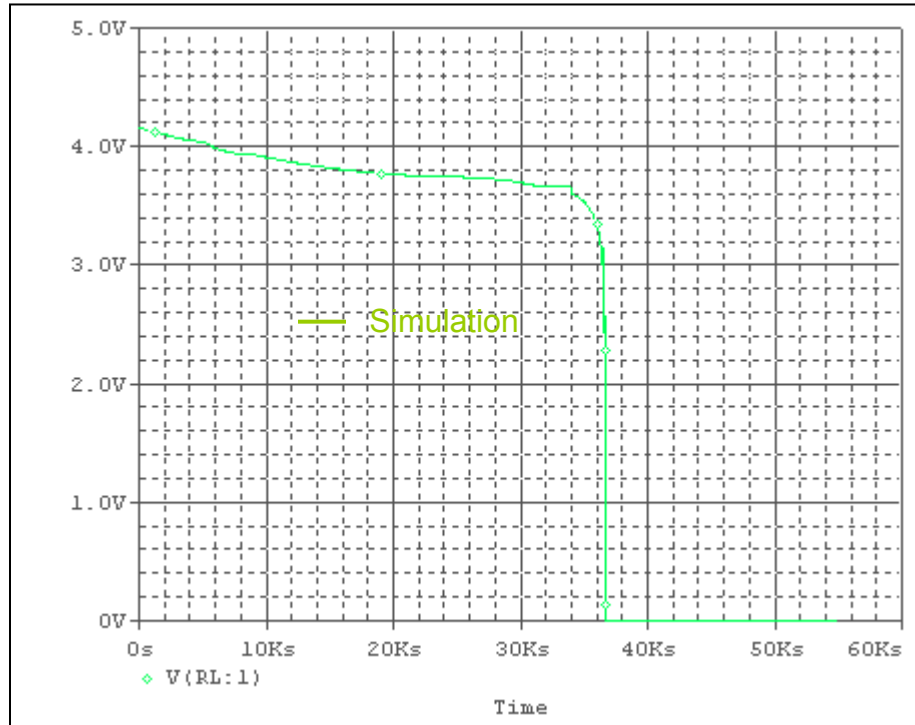

Device Modeling Report

COMPONENTS: Lithium-ion
PART NUMBER: EB-BSD55S
MANUFACTURER: PANASONIC
CONDITION: RL=51 (Ω)

Bee Technologies Inc.

Simulation result

Comparison Table

Time(kSeconds)	Vdc(V) Measurement	Vdc(V) Simulation	% Error
0.01	4.15829	4.1574	-0.02140
0.10	4.15441	4.1549	0.01179
0.20	4.15235	4.1498	-0.06141
0.30	4.14915	4.1472	-0.04700
0.40	4.14607	4.1446	-0.03546
0.50	4.14308	4.1419	-0.02848
0.60	4.14018	4.1369	-0.07922
0.70	4.13730	4.1366	-0.01692
0.80	4.13442	4.1339	-0.01258
0.90	4.13156	4.1312	-0.00871
1.00	4.12872	4.1285	-0.00533
1.10	4.12587	4.1258	-0.00170
1.20	4.12302	4.1205	-0.06112
1.30	4.12021	4.1204	0.00461
1.40	4.11732	4.1177	0.00923
1.50	4.11457	4.1150	0.01045
1.60	4.11175	4.1096	-0.05229
1.70	4.10896	4.1042	-0.11584
1.80	4.10615	4.1043	-0.04505
1.90	4.10341	4.1017	-0.04167
2.00	4.10066	4.0990	-0.04048
2.20	4.09518	4.0939	-0.03126
2.40	4.08970	4.0888	-0.02201
2.60	4.08424	4.0839	0.00832
2.80	4.07887	4.0768	0.05075
3.00	4.07356	4.0686	0.12176
3.20	4.06815	4.0679	0.00615
3.40	4.06334	4.0638	-0.01132
3.60	4.05872	4.0600	-0.03154
3.80	4.05470	4.0547	0.00000
4.00	4.05193	4.0515	0.01061
4.20	4.05022	4.0487	0.03753
4.40	4.04845	4.0461	0.05805
4.60	4.04620	4.0440	0.05437
4.80	4.04324	4.0422	0.02572
5.00	4.03858	4.0419	-0.08221
5.20	4.03144	4.0251	0.15726
5.40	4.02138	4.0140	0.18352
5.60	4.00937	4.0053	0.10151
5.80	3.99746	3.9947	0.06904