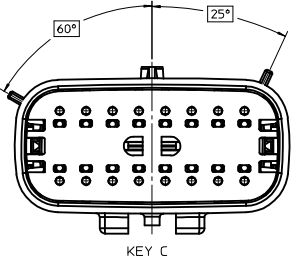

SHEET DESCRIPTION
KEY CONFIGURATIONS

2X2

2X3 (SEE E-33482-061)

2X4 (SEE E-33482-061)

ENTER DESCRIPTION EC NO: UA12015-1759 DRAWN: APROFF ITT 2015/05/22 CHK: KBORUSZEWSKI 2015/06/03 APPR: VKOSHY 2015/06/04	QUALITY SYMBOLS ▽=0 ▽=0 ▽=0	GENERAL TOLERANCES (UNLESS SPECIFIED)		DIMENSION STYLE MM ONLY		SCALE 3:1	DESIGN UNITS METRIC	THIRD ANGLE PROJECTION	
		4 PLACES ± --- ± --- 3 PLACES ± --- ± --- 2 PLACES ± 0.10 ± --- 1 PLACE ± 0.2 ± --- 0 PLACE ± --- ± ---	mm INCH ± --- ± --- ± 0.10 ± --- ± 0.2 ± --- ± --- ± ---	DRAWN BY APROFF ITT	DATE 2014/04/28	TITLE MX150 BLADE DUAL ROW SEALED ASSEMBLY MAT SEAL		MATERIAL NO. SEE NOTE 2a.	
DRAFT WHERE APPLICABLE MUST REMAIN WITHIN DIMENSIONS		ANGULAR ± 1 °		CHECKED BY KBORUSZEWSKI		DATE 2014/04/29		SHEET NO. 3 OF 9	
REV C1		SIZE A 1		THIS DRAWING CONTAINS INFORMATION THAT IS PROPRIETARY TO MOLEX INCORPORATED AND SHOULD NOT BE USED WITHOUT WRITTEN PERMISSION				SHEET NO. 3 OF 9	

SHEET DESCRIPTION
KEY CONFIGURATIONS CONT.

2X6

2X8

2X10

ENTER DESCRIPTION EC NO: UAU2015-1759 DRAWN BY: APROFFITT 2015/05/22 CHKD BY: KBORUSZEWSKI 2015/06/03 APPR BY: WKOSHY 2015/06/04	QUALITY SYMBOLS ▽=0 ▽=0 ▽=0	GENERAL TOLERANCES (UNLESS SPECIFIED)		DIMENSION STYLE MM ONLY	SCALE 3:1	DESIGN UNITS METRIC	THIRD ANGLE PROJECTION
		4 PLACES ± --- ± --- 3 PLACES ± --- ± --- 2 PLACES ± 0.10 ± --- 1 PLACE ± 0.2 ± --- 0 PLACE ± --- ± ---	mm INCH ANGULAR ± 1 ° DRAFT WHERE APPLICABLE MUST REMAIN WITHIN DIMENSIONS	DRAWN BY DATE APPROFFITT 2014/04/28 CHECKED BY DATE KBORUSZEWSKI 2014/04/29 APPROVED BY DATE WKOSHY 2014/05/14	MATERIAL NO. SEE NOTE 2a.	TITLE MX150 BLADE DUAL ROW SEALED ASSEMBLY MAT SEAL molex	DOCUMENT NO. SD-33482-0001
THIS DRAWING CONTAINS INFORMATION THAT IS PROPRIETARY TO MOLEX INCORPORATED AND SHOULD NOT BE USED WITHOUT WRITTEN PERMISSION							