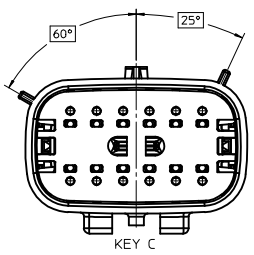

SHEET DESCRIPTION
KEY CONFIGURATIONS

2X2

2X3 (SEE E-33482-061)

2X4 (SEE E-33482-061)

ENTER DESCRIPTION EC NO: UA12015-1759 DRAWN: APROFF ITT 2015/05/22 CHK: KBORUSZEWSKI 2015/06/03 APPR: VKOSHY 2015/06/04	QUALITY SYMBOLS ▽=0 ▽=0 ▽=0	GENERAL TOLERANCES (UNLESS SPECIFIED)		DIMENSION STYLE MM ONLY		SCALE 3:1	DESIGN UNITS METRIC	THIRD ANGLE PROJECTION	
		4 PLACES ± --- ± --- 3 PLACES ± --- ± --- 2 PLACES ± 0.10 ± --- 1 PLACE ± 0.2 ± --- 0 PLACE ± --- ± ---	mm INCH ± --- ± --- ± 0.10 ± --- ± 0.2 ± --- ± --- ± ---	DRAWN BY APROFF ITT	DATE 2014/04/28	TITLE MX150 BLADE DUAL ROW SEALED ASSEMBLY MAT SEAL		MATERIAL NO. SEE NOTE 2a.	
DRAFT WHERE APPLICABLE MUST REMAIN WITHIN DIMENSIONS		ANGULAR ± 1 °		CHECKED BY KBORUSZEWSKI		DATE 2014/04/29		SHEET NO. 3 OF 9	
REV C1		SIZE A 1		THIS DRAWING CONTAINS INFORMATION THAT IS PROPRIETARY TO MOLEX INCORPORATED AND SHOULD NOT BE USED WITHOUT WRITTEN PERMISSION				SHEET NO. 3 OF 9	

SHEET DESCRIPTION
KEY CONFIGURATIONS CONT.

2X6

2X8

2X10

ENTER DESCRIPTION EC NO: UAU2015-1759 DRAWN BY: APROFFITT 2015/05/22 CHKD BY: KBORUSZEWSKI 2015/06/03 APPR BY: WKOSHY 2015/06/04	QUALITY SYMBOLS ▽=0 ▽=0 ▽=0	GENERAL TOLERANCES (UNLESS SPECIFIED)		DIMENSION STYLE MM ONLY	SCALE 3:1	DESIGN UNITS METRIC	THIRD ANGLE PROJECTION
		4 PLACES ± --- ± --- 3 PLACES ± --- ± --- 2 PLACES ± 0.10 ± --- 1 PLACE ± 0.2 ± --- 0 PLACE ± --- ± ---	mm INCH ANGULAR ± 1 ° DRAFT WHERE APPLICABLE MUST REMAIN WITHIN DIMENSIONS	DRAWN BY DATE APPROFFITT 2014/04/28 CHECKED BY DATE KBORUSZEWSKI 2014/04/29 APPROVED BY DATE WKOSHY 2014/05/14	MATERIAL NO. SEE NOTE 2a.	TITLE MX150 BLADE DUAL ROW SEALED ASSEMBLY MAT SEAL molex	DOCUMENT NO. SD-33482-0001
THIS DRAWING CONTAINS INFORMATION THAT IS PROPRIETARY TO MOLEX INCORPORATED AND SHOULD NOT BE USED WITHOUT WRITTEN PERMISSION							