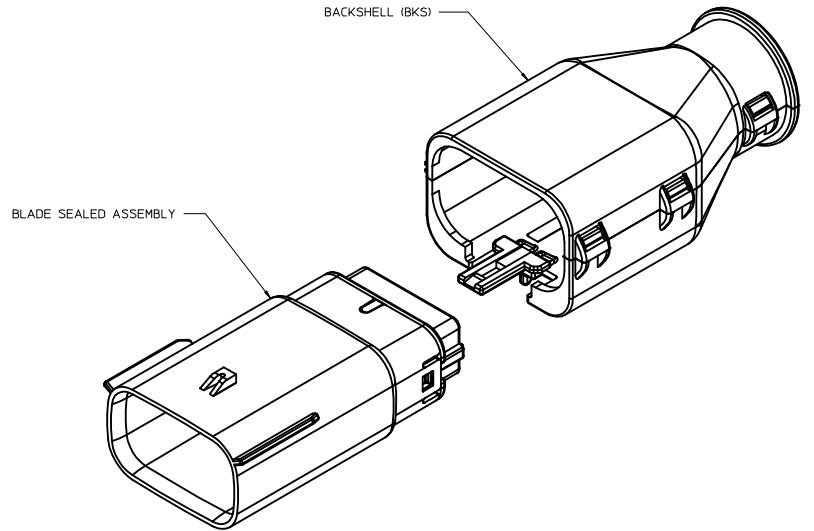

SHEET DESCRIPTION
BACKSHELL NOTES

BACKSHELL NOTES: VALID UNLESS OTHERWISE SPECIFIED

1. GENERAL:
  a. APPLICATION SPECIFICATION SEE: AS-34951-001
  -DESIGNED TO MATE WITH BLADE SEALED ASSEMBLY SPECIFIED IN MOLEX DRAWING SD-33482-0001.
  -SYSTEM TO BE USED WITH WIRE WITHIN DIAMETER RANGE OF 1.2mm TO 2.69mm.
  -COMPONENTS ARE OPTIONAL AND MUST BE PURCHASED SEPERATELY.
  -BACKSHELL DESIGN IS OWNED BY SCHLEMMER.
  -FOR ADDITIONAL INFORMATION SEE THE BACKSHELL COMPONENT DRAWING SD-34950-0001.

BACKSHELL CUSTOMER MODEL NUMBER LEGEND

ENTER DESCRIPTION ELEC NO: UAU2015-759 DRAWN BY: PROFFITT 2015/05/22 CHKD BY: KBORUSZEWSKI 2015/06/03 APPR: WKOSHY 2015/06/04	QUALITY SYMBOLS	GENERAL TOLERANCES (UNLESS SPECIFIED)		DIMENSION STYLE MM ONLY		SCALE 4:1	DESIGN UNITS METRIC	THIRD ANGLE PROJECTION
	▽=0	mm	INCH	DRAWN BY	DATE	TITLE		
	▽=0	4 PLACES ± --- ± ---	APPROFFITT	2014/04/28	MX150 BLADE DUAL ROW SEALED ASSEMBLY MAT SEAL			
	▽=0	3 PLACES ± --- ± ---	CHECKED BY	DATE	molex			
▽=0	2 PLACES ± 0.10 ± ---	KBORUSZEWSKI	2014/04/29	APPROVED BY		DATE	DOCUMENT NO.	SHEET NO.
▽=0	1 PLACE ± 0.2 ± ---	WKOSHY	2014/05/14	MATERIAL NO.		DATE	SD-33482-0001	7 OF 9
▽=0	0 PLACE ± --- ± ---	DRAFT WHERE APPLICABLE MUST REMAIN WITHIN DIMENSIONS		SEE NOTE 2a.		THIS DRAWING CONTAINS INFORMATION THAT IS PROPRIETARY TO MOLEX INCORPORATED AND SHOULD NOT BE USED WITHOUT WRITTEN PERMISSION