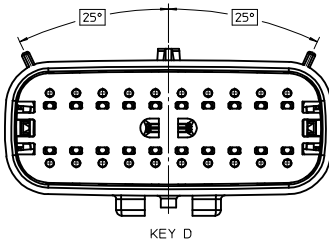

SHEET DESCRIPTION
KEY CONFIGURATIONS CONT.

2X6

2X8

2X10

ENTER DESCRIPTION EC NO: UAU2015-1759 DRAWN BY: APROFFITT 2015/05/22 CHKD BY: KBORUSZEWSKI 2015/06/03 APPR BY: WKOSHY 2015/06/04	QUALITY SYMBOLS ▽=0 ▽=0 ▽=0	GENERAL TOLERANCES (UNLESS SPECIFIED)		DIMENSION STYLE MM ONLY	SCALE 3:1	DESIGN UNITS METRIC	THIRD ANGLE PROJECTION
		4 PLACES ± --- ± --- 3 PLACES ± --- ± --- 2 PLACES ± 0.10 ± --- 1 PLACE ± 0.2 ± --- 0 PLACE ± --- ± ---	mm INCH ANGULAR ± 1 ° DRAFT WHERE APPLICABLE MUST REMAIN WITHIN DIMENSIONS	DRAWN BY DATE APPROFFITT 2014/04/28 CHECKED BY DATE KBORUSZEWSKI 2014/04/29 APPROVED BY DATE WKOSHY 2014/05/14	MATERIAL NO. SEE NOTE 2a.	TITLE MX150 BLADE DUAL ROW SEALED ASSEMBLY MAT SEAL molex	DOCUMENT NO. SD-33482-0001
THIS DRAWING CONTAINS INFORMATION THAT IS PROPRIETARY TO MOLEX INCORPORATED AND SHOULD NOT BE USED WITHOUT WRITTEN PERMISSION							

SHEET DESCRIPTION

BLADE SEALED ASSEMBLY

CHARTED DIMENSIONS

DESCRIPTION	DIMENSIONS				
	A	B	C	D	E
2X2	15.54	1.75	24.40	54.45	22.23
2X6	29.54	1.75	32.27	54.45	22.23
2X8	36.54	1.75	38.88	54.45	22.23
2X10	43.64	1.75	45.65	54.45	22.05