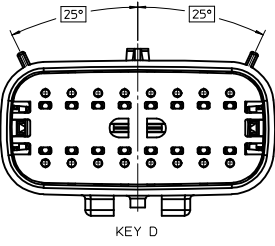

SHEET DESCRIPTION
KEY CONFIGURATIONS

2X2

2X3 (SEE E-33482-061)

2X4 (SEE E-33482-061)

ENTER DESCRIPTION EC NO: UA12015-1759 DRAWN: APROFF ITT 2015/05/22 CHK: KBORUSZEWSKI 2015/06/03 APPR: VKOSHY 2015/06/04	QUALITY SYMBOLS ▽=0 ▽=0 ▽=0	GENERAL TOLERANCES (UNLESS SPECIFIED)		DIMENSION STYLE MM ONLY		SCALE 3:1	DESIGN UNITS METRIC	THIRD ANGLE PROJECTION	
		4 PLACES ± --- ± --- 3 PLACES ± --- ± --- 2 PLACES ± 0.10 ± --- 1 PLACE ± 0.2 ± --- 0 PLACE ± --- ± ---	mm INCH ± --- ± --- ± 0.10 ± --- ± 0.2 ± --- ± --- ± ---	DRAWN BY APROFF ITT	DATE 2014/04/28	TITLE MX150 BLADE DUAL ROW SEALED ASSEMBLY MAT SEAL		MATERIAL NO. SEE NOTE 2a.	
DRAFT WHERE APPLICABLE MUST REMAIN WITHIN DIMENSIONS		ANGULAR ± 1 °		CHECKED BY KBORUSZEWSKI		DATE 2014/04/29		SHEET NO. 3 OF 9	
REV C1		SIZE A 1		THIS DRAWING CONTAINS INFORMATION THAT IS PROPRIETARY TO MOLEX INCORPORATED AND SHOULD NOT BE USED WITHOUT WRITTEN PERMISSION				SHEET NO. 3 OF 9	

SHEET DESCRIPTION
KEY CONFIGURATIONS CONT.

2X6

2X8

2X10

ENTER DESCRIPTION EC NO: UAU2015-1759 DRAWN BY: APROFFITT 2015/05/22 CHKD BY: KBORUSZEWSKI 2015/06/03 APPR BY: WKOSHY 2015/06/04	QUALITY SYMBOLS ▽=0 ▽=0 ▽=0	GENERAL TOLERANCES (UNLESS SPECIFIED)		DIMENSION STYLE MM ONLY	SCALE 3:1	DESIGN UNITS METRIC	THIRD ANGLE PROJECTION
		4 PLACES ± --- ± --- 3 PLACES ± --- ± --- 2 PLACES ± 0.10 ± --- 1 PLACE ± 0.2 ± --- 0 PLACE ± --- ± ---	mm INCH ANGULAR ± 1 ° DRAFT WHERE APPLICABLE MUST REMAIN WITHIN DIMENSIONS	DRAWN BY DATE APPROFFITT 2014/04/28 CHECKED BY DATE KBORUSZEWSKI 2014/04/29 APPROVED BY DATE WKOSHY 2014/05/14	MATERIAL NO. SEE NOTE 2a.	TITLE MX150 BLADE DUAL ROW SEALED ASSEMBLY MAT SEAL molex	DOCUMENT NO. SD-33482-0001
THIS DRAWING CONTAINS INFORMATION THAT IS PROPRIETARY TO MOLEX INCORPORATED AND SHOULD NOT BE USED WITHOUT WRITTEN PERMISSION							