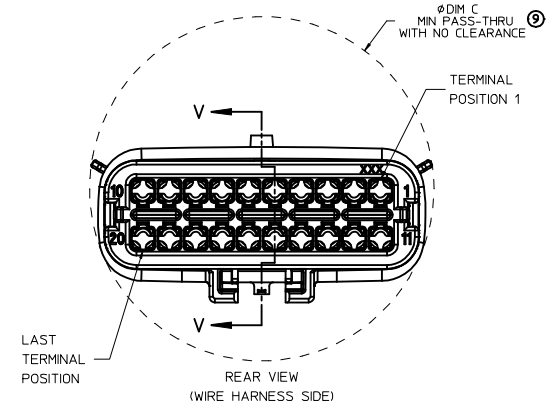

SHEET DESCRIPTION

BLADE SEALED ASSEMBLY

CHARTED DIMENSIONS

DESCRIPTION	DIMENSIONS				
	A	B	C	D	E
2X2	15.54	1.75	24.40	54.45	22.23
2X6	29.54	1.75	32.27	54.45	22.23
2X8	36.54	1.75	38.88	54.45	22.23
2X10	43.64	1.75	45.65	54.45	22.05

OPTIONAL LASER MARKING ON THIS SURFACE SEE NOTE 3g.

Partial U-U
SCALE 3:1