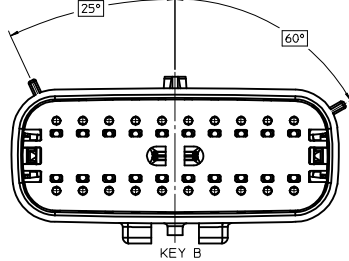

SHEET DESCRIPTION
KEY CONFIGURATIONS CONT.

2X6

2X8

2X10

ENTER DESCRIPTION EC NO: UAU2015-1759 DRAWN BY: APROFFITT 2015/05/22 CHKD BY: KBORUSZEWSKI 2015/06/03 APPR BY: WKOSHY 2015/06/04	QUALITY SYMBOLS ▽=0 ▽=0 ▽=0	GENERAL TOLERANCES (UNLESS SPECIFIED)		DIMENSION STYLE MM ONLY	SCALE 3:1	DESIGN UNITS METRIC	THIRD ANGLE PROJECTION
		4 PLACES ± --- ± --- 3 PLACES ± --- ± --- 2 PLACES ± 0.10 ± --- 1 PLACE ± 0.2 ± --- 0 PLACE ± --- ± ---	mm INCH ANGULAR ± 1 ° DRAFT WHERE APPLICABLE MUST REMAIN WITHIN DIMENSIONS	DRAWN BY DATE APPROFFITT 2014/04/28 CHECKED BY DATE KBORUSZEWSKI 2014/04/29 APPROVED BY DATE WKOSHY 2014/05/14	MATERIAL NO. SEE NOTE 2a.	TITLE MX150 BLADE DUAL ROW SEALED ASSEMBLY MAT SEAL molex	DOCUMENT NO. SD-33482-0001
THIS DRAWING CONTAINS INFORMATION THAT IS PROPRIETARY TO MOLEX INCORPORATED AND SHOULD NOT BE USED WITHOUT WRITTEN PERMISSION							

SHEET DESCRIPTION

BLADE SEALED ASSEMBLY

CHARTED DIMENSIONS

DESCRIPTION	DIMENSIONS				
	A	B	C	D	E
2X2	15.54	1.75	24.40	54.45	22.23
2X6	29.54	1.75	32.27	54.45	22.23
2X8	36.54	1.75	38.88	54.45	22.23
2X10	43.64	1.75	45.65	54.45	22.05