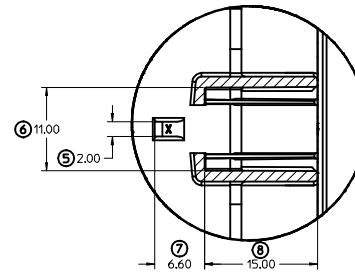

SHEET DESCRIPTION

BLADE SEALED ASSEMBLY

CHARTED DIMENSIONS

DESCRIPTION	DIMENSIONS				
	A	B	C	D	E
2X2	15.54	1.75	24.40	54.45	22.23
2X6	29.54	1.75	32.27	54.45	22.23
2X8	36.54	1.75	38.88	54.45	22.23
2X10	43.64	1.75	45.65	54.45	22.05

OPTIONAL LASER MARKING ON THIS SURFACE SEE NOTE 3g.

Partial U-U
SCALE 3:1