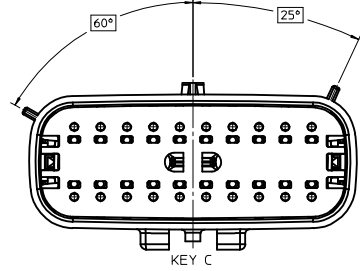

SHEET DESCRIPTION
KEY CONFIGURATIONS CONT.

2X6

2X8

2X10

ENTER DESCRIPTION EC NO: UAU2015-1759 DRAWN BY: APROFFITT 2015/05/22 CHKD BY: KBORUSZEWSKI 2015/06/03 APPR BY: WKOSHY 2015/06/04	QUALITY SYMBOLS ▽=0 ▽=0 ▽=0	GENERAL TOLERANCES (UNLESS SPECIFIED)		DIMENSION STYLE MM ONLY	SCALE 3:1	DESIGN UNITS METRIC	THIRD ANGLE PROJECTION
		4 PLACES ± --- ± --- 3 PLACES ± --- ± --- 2 PLACES ± 0.10 ± --- 1 PLACE ± 0.2 ± --- 0 PLACE ± --- ± ---	mm INCH ANGULAR ± 1 ° DRAFT WHERE APPLICABLE MUST REMAIN WITHIN DIMENSIONS	DRAWN BY DATE APPROFFITT 2014/04/28 CHECKED BY DATE KBORUSZEWSKI 2014/04/29 APPROVED BY DATE WKOSHY 2014/05/14	MATERIAL NO. SEE NOTE 2a.	TITLE MX150 BLADE DUAL ROW SEALED ASSEMBLY MAT SEAL molex	DOCUMENT NO. SD-33482-0001
THIS DRAWING CONTAINS INFORMATION THAT IS PROPRIETARY TO MOLEX INCORPORATED AND SHOULD NOT BE USED WITHOUT WRITTEN PERMISSION							

SHEET DESCRIPTION

BLADE SEALED ASSEMBLY

CHARTED DIMENSIONS

DESCRIPTION	DIMENSIONS				
	A	B	C	D	E
2X2	15.54	1.75	24.40	54.45	22.23
2X6	29.54	1.75	32.27	54.45	22.23
2X8	36.54	1.75	38.88	54.45	22.23
2X10	43.64	1.75	45.65	54.45	22.05