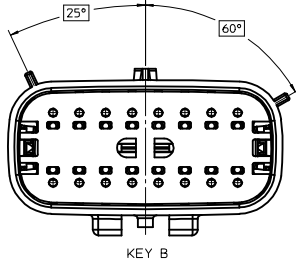

SHEET DESCRIPTION
KEY CONFIGURATIONS CONT.

2X6

2X8

2X10

ENTER DESCRIPTION EC NO: UAU2015-1759 DRAWN BY: APROFFITT 2015/05/22 CHKD BY: KBORUSZEWSKI 2015/06/03 APPR BY: WKOSHY 2015/06/04	QUALITY SYMBOLS ▽=0 ▽=0 ▽=0	GENERAL TOLERANCES (UNLESS SPECIFIED)		DIMENSION STYLE MM ONLY	SCALE 3:1	DESIGN UNITS METRIC	THIRD ANGLE PROJECTION	
		4 PLACES ± --- ± --- 3 PLACES ± --- ± --- 2 PLACES ± 0.10 ± --- 1 PLACE ± 0.2 ± --- 0 PLACE ± --- ± ---	mm INCH ANGULAR ± 1 ° DRAFT WHERE APPLICABLE MUST REMAIN WITHIN DIMENSIONS	DRAWN BY DATE APPROFFITT 2014/04/28 CHECKED BY DATE KBORUSZEWSKI 2014/04/29 APPROVED BY DATE WKOSHY 2014/05/14	MATERIAL NO. SEE NOTE 2a.	TITLE MX150 BLADE DUAL ROW SEALED ASSEMBLY MAT SEAL molex	DOCUMENT NO. SD-33482-0001	SHEET NO. 4 OF 9
THIS DRAWING CONTAINS INFORMATION THAT IS PROPRIETARY TO MOLEX INCORPORATED AND SHOULD NOT BE USED WITHOUT WRITTEN PERMISSION