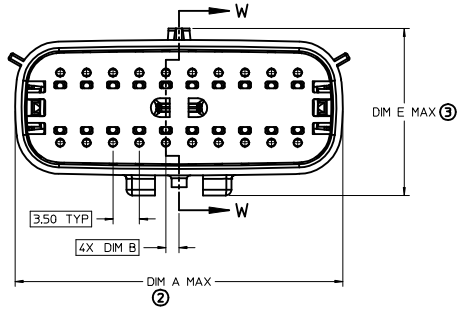

SHEET DESCRIPTION

BLADE SEALED ASSEMBLY

CHARTED DIMENSIONS

DESCRIPTION	DIMENSIONS				
	A	B	C	D	E
2X2	15.54	1.75	24.40	54.45	22.23
2X6	29.54	1.75	32.27	54.45	22.23
2X8	36.54	1.75	38.88	54.45	22.23
2X10	43.64	1.75	45.65	54.45	22.05

OPTIONAL LASER MARKING ON THIS SURFACE SEE NOTE 3g.

Partial U-U
SCALE 3:1