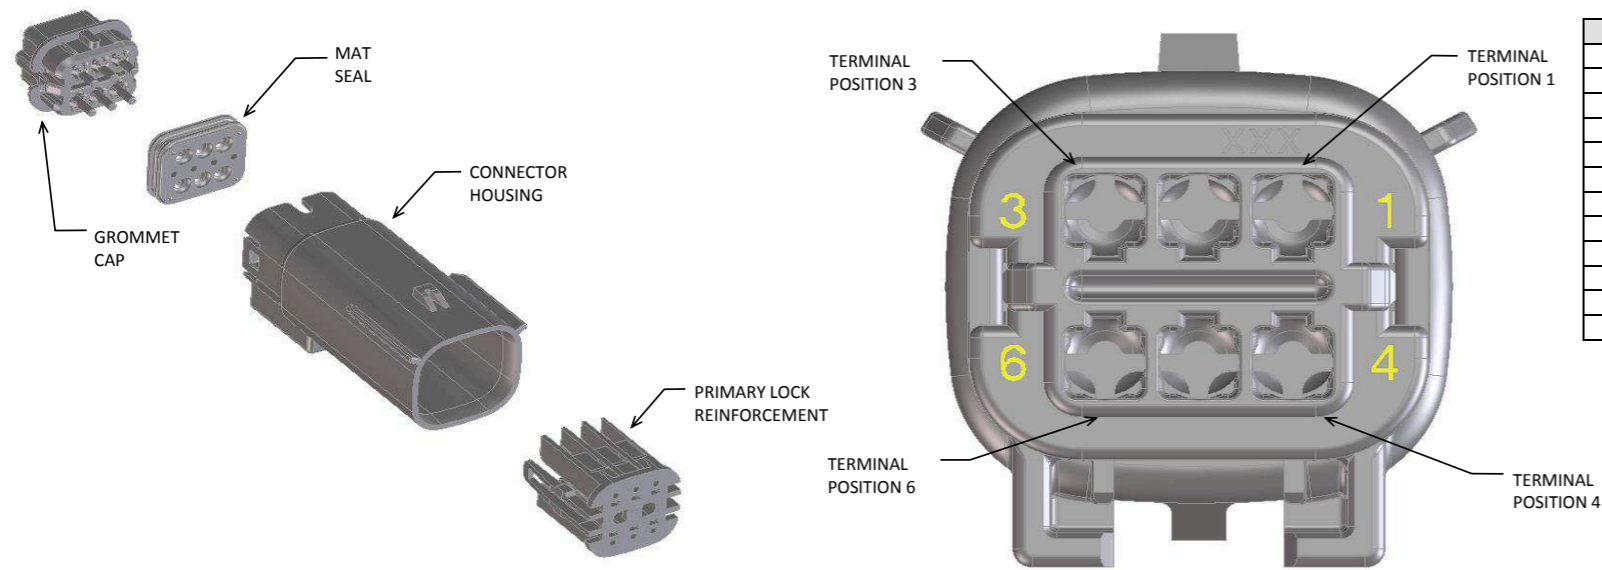

**MX150 2X3 BLADE SEALED ASSEMBLY MAT SEAL
BOM AND PIN OUT SHEET**

ABBREVIATION	DESCRIPTION	COLOR	MATERIAL
A-BLK	HOUSING, KEYING OPTION A	BLACK	SPS/NYLON GF20
B-LG	HOUSING, KEYING OPTION B	LIGHT GRAY	SPS/NYLON GF20
C-BR	HOUSING, KEYING OPTION C	BROWN	SPS/NYLON GF20
D-GR	HOUSING, KEYING OPTION D	GREEN	SPS/NYLON GF20
C-DG	HOUSING, KEYING OPTION C	DARK GRAY	SPS/NYLON GF20
D-SG	HOUSING, KEYING OPTION D	STONE GRAY	SPS/NYLON GF20
A-YW	HOUSING, KEYING OPTION A	YELLOW	SPS/NYLON GF20
GC	GROMMET CAP (STANDARD)	BLACK	SPS/NYLON GF20
GCL	GROMMET CAP (LENGTHENED)	BLACK	SPS/NYLON GF20
PLR	PLR	NATURAL	SPS/NYLON GF20
M-R	MAT SEAL	RUST RED	INHERENTLY LUBRICATED SILICONE
M-B	MAT SEAL	ROYAL BLUE	INHERENTLY LUBRICATED SILICONE

FOR ADDITIONAL INFORMATION SEE SD-33482-0001