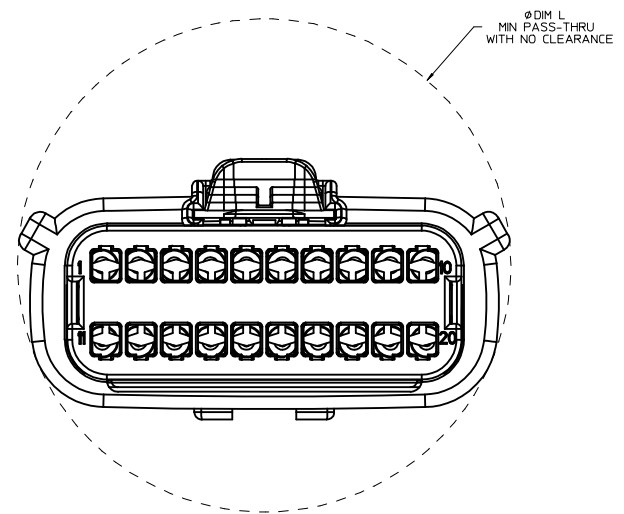

SHEET DESCRIPTION

SYSTEM PACKAGING

CHARTED DIMENSIONS				
CKT	BLADE CONFIGURATION	RECEPTACLE CONFIGURATION	DIMENSIONS	
			K	L
2X2	STANDARD	STANDARD	72.78	28.00
		LENGTHENED	77.21	
2X6	STANDARD	STANDARD	72.79	35.58
2X8	STANDARD	STANDARD	72.67	42.25
2X10	STANDARD	STANDARD	72.78	49.05

ENTER DESCRIPTION EC NO: UA02015-1759 DRAWN BY: APROFFITT 2015/05/22 CHKD BY: KBORUSZEWSKI 2015/06/03 APPR BY: VKOSHY 2015/06/04	QUALITY SYMBOLS ∇=0 ∇=0 ∇=0	GENERAL TOLERANCES (UNLESS SPECIFIED)		DIMENSION STYLE MM ONLY		SCALE 4:1	DESIGN UNITS METRIC	THIRD ANGLE PROJECTION	
		4 PLACES ± --- ± ---	mm	INCH	DRAWN BY	DATE	TITLE		
		3 PLACES ± --- ± ---			APPROFFITT	2014/04/28	MX150 BLADE		
		2 PLACES ± 0.10 ± ---			CHECKED BY	DATE	DUAL ROW SEALED ASSEMBLY MAT SEAL		
1 PLACE ± 0.2 ± ---			KBORUSZEWSKI	2014/04/29	molex				
0 PLACE ± --- ± ---			APPROVED BY	DATE	DOCUMENT NO.				
		ANGULAR ± 1 °		VKOSHY	2014/05/14	SD-33482-0001			
DRAFT WHERE APPLICABLE MUST REMAIN WITHIN DIMENSIONS		SEE NOTE 2a.		MATERIAL NO.		SHEET NO.			
				SIZE 1		6 OF 9			
				THIS DRAWING CONTAINS INFORMATION THAT IS PROPRIETARY TO MOLEX INCORPORATED AND SHOULD NOT BE USED WITHOUT WRITTEN PERMISSION