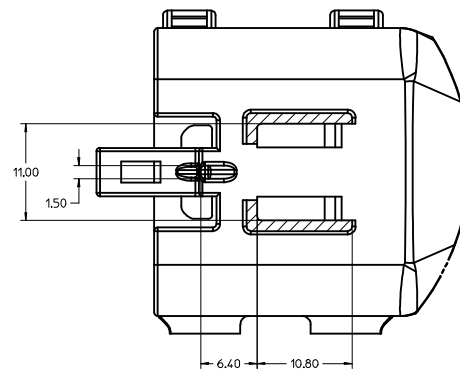

SHEET DESCRIPTION

BACKSHELL

Partial Z-Z
SCALE 35:1

ENTER DESCRIPTION EC NO: UA02015-1759 DRAWN BY: ITT 2015/05/22 CHK: KBORUSZEWSK 2015/06/03 APPR: WKOSHY 2015/06/04	QUALITY SYMBOLS ∇=0 ∇=0 ∇=0	GENERAL TOLERANCES (UNLESS SPECIFIED)		DIMENSION STYLE MM ONLY		SCALE 3.5:1	DESIGN UNITS METRIC	THIRD ANGLE PROJECTION		
		4 PLACES ± --- ± ---	3 PLACES ± --- ± ---	2 PLACES ± 0.10 ± ---	1 PLACE ± 0.2 ± ---	0 PLACE ± --- ± ---	DRAWN BY DATE APPROFFITT 2014/04/28	CHECKED BY DATE KBORUSZEWSK 2014/04/29	APPROVED BY DATE WKOSHY 2014/05/14	TITLE MX150 BLADE DUAL ROW SEALED ASSEMBLY MAT SEAL
		ANGULAR ± 1 °					MATERIAL NO.			
		DRAFT WHERE APPLICABLE MUST REMAIN WITHIN DIMENSIONS					SEE NOTE 2a.			
SHEET 1						DOCUMENT NO. SD-33482-0001			SHEET NO. 8 OF 9	
THIS DRAWING CONTAINS INFORMATION THAT IS PROPRIETARY TO MOLEX INCORPORATED AND SHOULD NOT BE USED WITHOUT WRITTEN PERMISSION