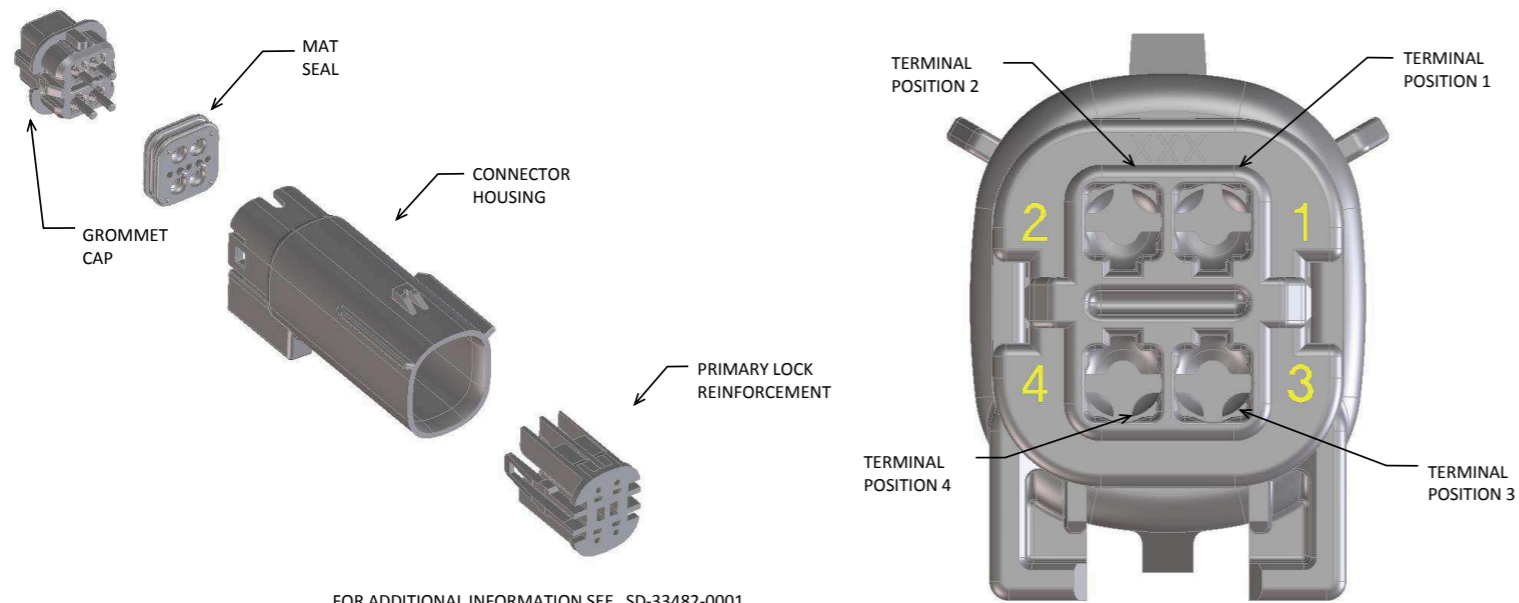

**MX150 2X2 BLADE SEALED ASSEMBLY MAT SEAL
BOM AND PIN OUT SHEET**

FOR ADDITIONAL INFORMATION SEE SD-33482-0001

ABBREVIATION	DESCRIPTION	COLOR	MATERIAL
A-BLK	HOUSING, KEYING OPTION A	BLACK	SPS/NYLON GF20
B-LG	HOUSING, KEYING OPTION B	LIGHT GRAY	SPS/NYLON GF20
C-BR	HOUSING, KEYING OPTION C	BROWN	SPS/NYLON GF20
D-GR	HOUSING, KEYING OPTION D	GREEN	SPS/NYLON GF20
C-DG	HOUSING, KEYING OPTION C	DARK GRAY	SPS/NYLON GF20
D-SG	HOUSING, KEYING OPTION D	STONE GRAY	SPS/NYLON GF20
A-YW	HOUSING, KEYING OPTION A	YELLOW	SPS/NYLON GF20
GCP	GROMMET CAP (PLUGGED)	BLACK	SPS/NYLON GF20
GCO	GROMMET CAP (OPEN)	BLACK	SPS/NYLON GF20
PLR	PLR	NATURAL	SPS/NYLON GF20
M	MAT SEAL	ROYAL BLUE	INHERENTLY LUBRICATED SILICONE