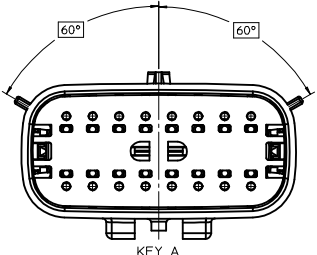

SHEET DESCRIPTION
KEY CONFIGURATIONS CONT.

2X6

2X8

2X10

ENTER DESCRIPTION EC NO: UAU2015-1759 DRAWN BY: APROFFITT 2015/05/22 CHKD BY: KBORUSZEWSKI 2015/06/03 APPR BY: WKOSHY 2015/06/04	QUALITY SYMBOLS ▽=0 ▽=0 ▽=0	GENERAL TOLERANCES (UNLESS SPECIFIED)		DIMENSION STYLE MM ONLY	SCALE 3:1	DESIGN UNITS METRIC	THIRD ANGLE PROJECTION	
		4 PLACES ± --- ± --- 3 PLACES ± --- ± --- 2 PLACES ± 0.10 ± --- 1 PLACE ± 0.2 ± --- 0 PLACE ± --- ± ---	mm INCH ANGULAR ± 1 ° DRAFT WHERE APPLICABLE MUST REMAIN WITHIN DIMENSIONS	DRAWN BY DATE APPROFFITT 2014/04/28 CHECKED BY DATE KBORUSZEWSKI 2014/04/29 APPROVED BY DATE WKOSHY 2014/05/14	MATERIAL NO. SEE NOTE 2a.	TITLE MX150 BLADE DUAL ROW SEALED ASSEMBLY MAT SEAL molex	DOCUMENT NO. SD-33482-0001	SHEET NO. 4 OF 9
THIS DRAWING CONTAINS INFORMATION THAT IS PROPRIETARY TO MOLEX INCORPORATED AND SHOULD NOT BE USED WITHOUT WRITTEN PERMISSION