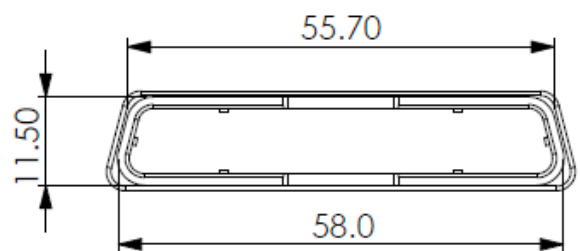

Datasheet

Plug Dust Cover

RS Stock number 666-0945

Dimensions(mm)

Material : PP+Carbon black