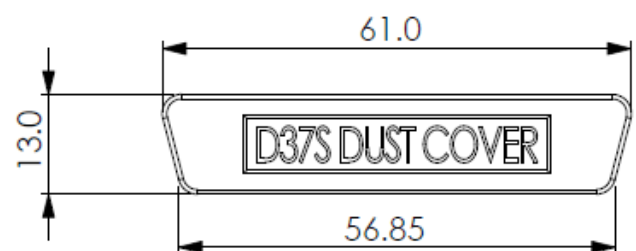

Datasheet

Plug Dust Cover

RS Stock number 666-0945

Dimensions(mm)

Material : PP+Carbon black