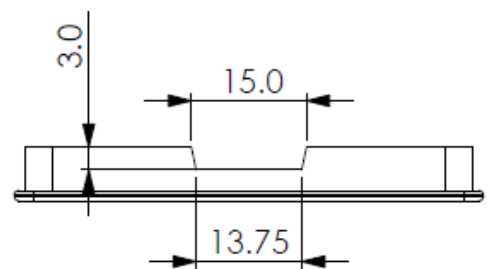

Datasheet

Plug Dust Cover

RS Stock number 666-0945

Dimensions(mm)

Material : PP+Carbon black