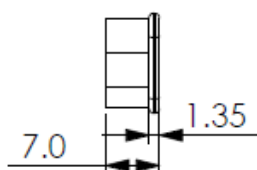

Datasheet

Plug Dust Cover

RS Stock number 666-0945

Dimensions(mm)

Material : PP+Carbon black