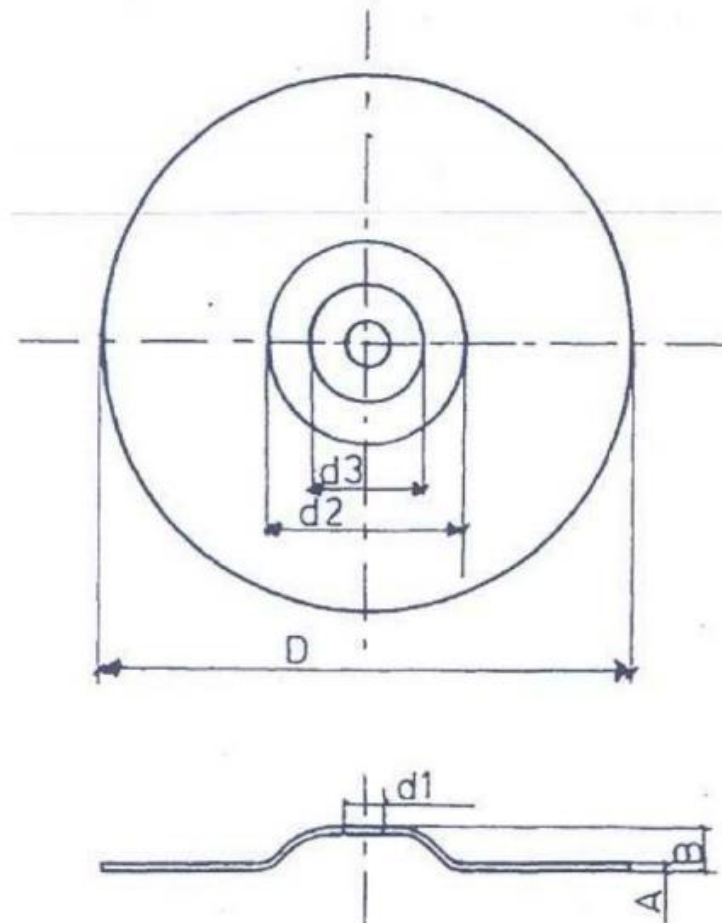

## Mounting Disc Mounting Kits For Use With Toroidal Transformer

RS Stock number [671-9208](#)

### Specifications:

Torodial transformers mounting disc.

Large metal washer with recessed centre to accept head of mounting bolt.

Material: MS-CRCA (mild steel, cold rolled cold annealing)

Plating: Zinc plating – Blue passivation. (appearance is white colour)

**Dimensions (mm):**

RS Part No.	Alternate Reference	Description	D $\pm 0.2$	d1 $\pm 0.2$	d2 $\pm 0.2$	d3 $\pm 0.2$	A $\pm 0.1$	B $\pm 0.1$
671-9205	107000	Metal Disc 50x6x0.7	50	6.5	19.5	14.0	0.7	5.0
671-9208	107002	Metal Disc 70x6x1.2	70	6.5	31.0	15.0	1.2	5.0
671-9202	107003	Metal Disc 90x6x1.2	90	6.5	38.0	19.5	1.2	7.0