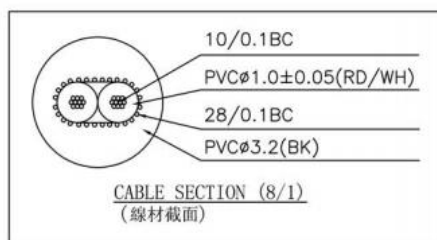

## Male Jack Plug to 3.5 mm Female Jack Socket Audio Cable Assembly

RS Stock number [742-4560](#)

Dimensions: (mm)

## Description

Connector A	3.5mm male jack plug
Connector B	3.5mm female jack socket
Length	5m
Sheath Colour	Black