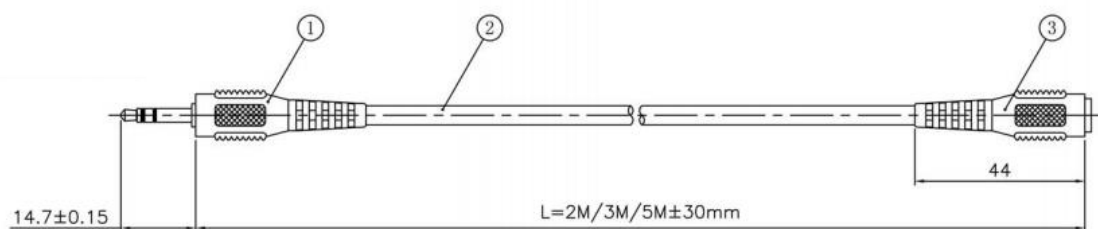

## Male Jack Plug to 3.5 mm Female Jack Socket Audio Cable Assembly

RS Stock number [742-4560](#)

Dimensions: (mm)

## Description

Connector A	3.5mm male jack plug
Connector B	3.5mm female jack socket
Length	5m
Sheath Colour	Black