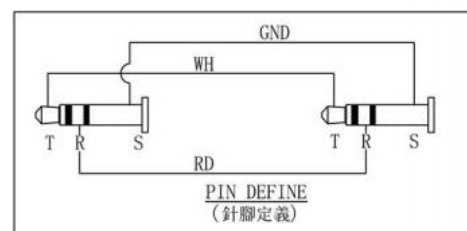

## Male Jack Plug to 3.5 mm Female Jack Socket Audio Cable Assembly

RS Stock number [742-4560](#)

Dimensions: (mm)

## Description

Connector A	3.5mm male jack plug
Connector B	3.5mm female jack socket
Length	5m
Sheath Colour	Black