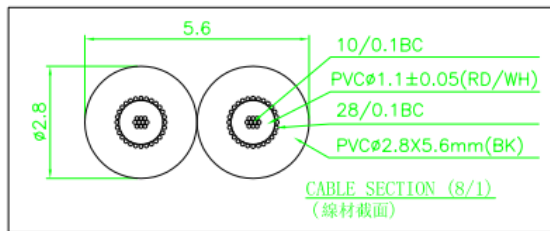

## RS RCA Phono Cable Assembly 2m Black Male Phono to Male Phono

RS Stock number [742-4573](#)

### Specifications

- Connector A: Male Phono x 2
- Connector B: Male Phono x 2
- Length: 1m
- Sheath Colour: Black