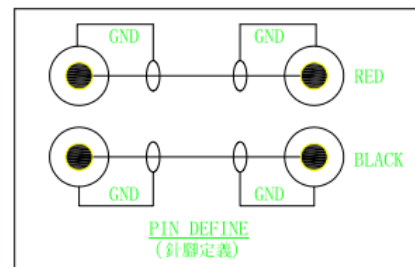

## RS RCA Phono Cable Assembly 2m Black Male Phono to Male Phono

RS Stock number [742-4573](#)

### Specifications

- Connector A: Male Phono x 2
- Connector B: Male Phono x 2
- Length: 1m
- Sheath Colour: Black