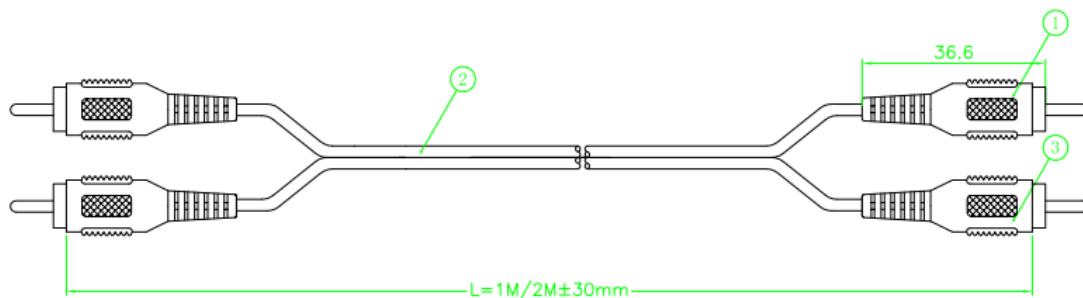

## RS RCA Phono Cable Assembly 2m Black Male Phono to Male Phono

RS Stock number [742-4573](#)

### Specifications

- Connector A: Male Phono x 2
- Connector B: Male Phono x 2
- Length: 1m
- Sheath Colour: Black