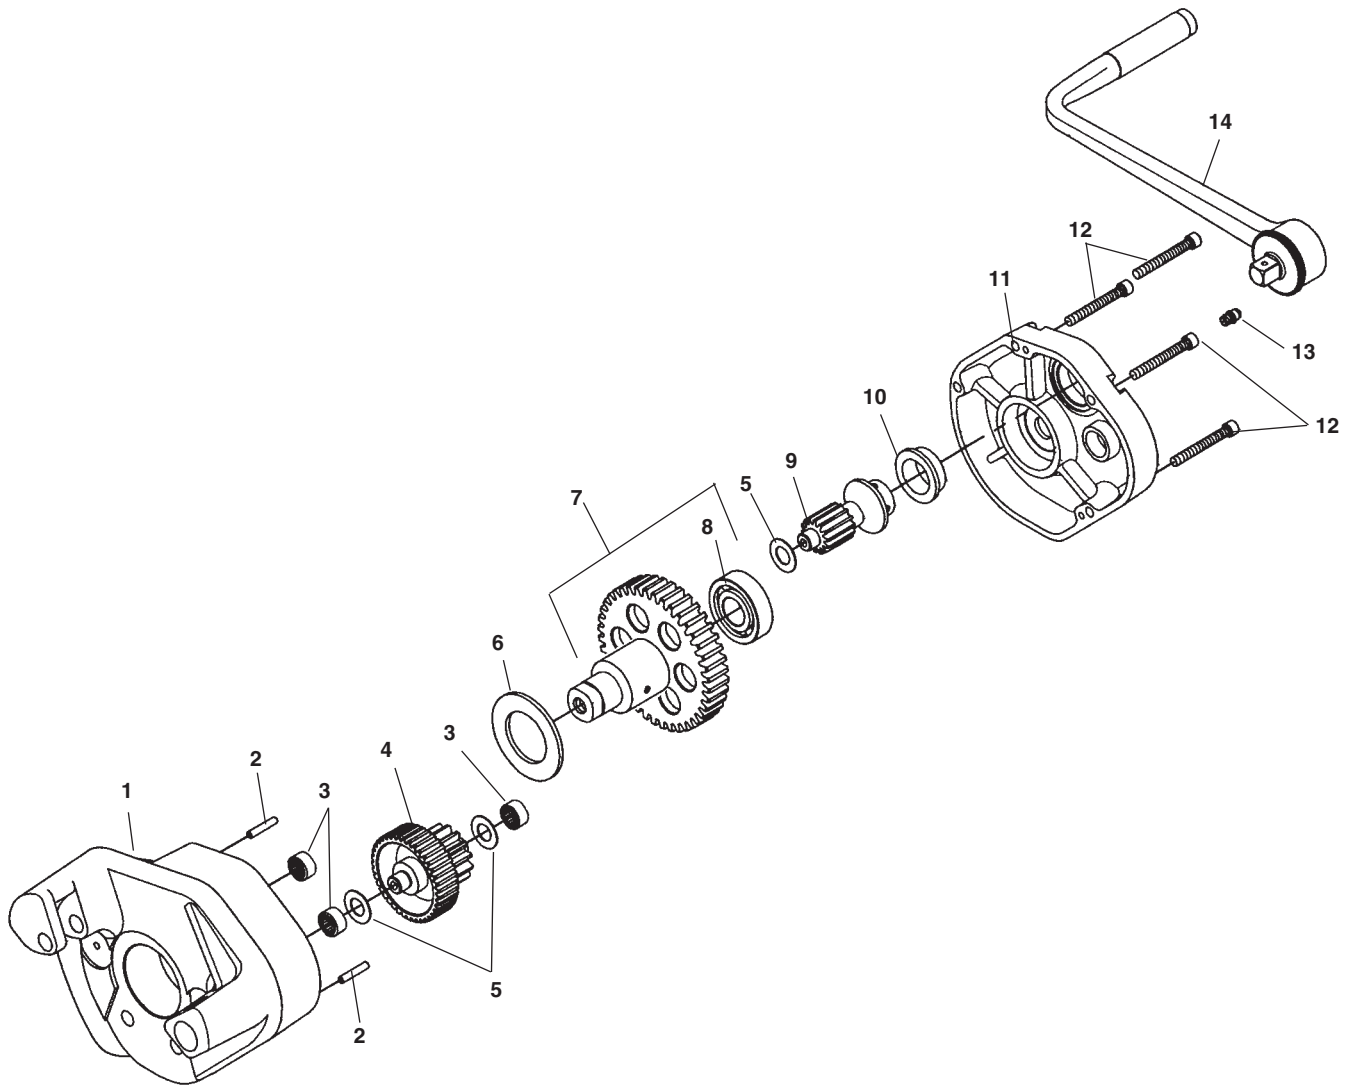

Main Housing

**NOTE: Order parts by Catalog Number only.
DO NOT order by Reference Number.**

Ref. No.	Catalog No.	Description	Ref. No.	Catalog No.	Description
1	93772	Main Housing	8	44620	Bearing, Ball
2	77097	Pin (4)	9	93807	Input Drive Pinion
3	93777	Needle Roller Bearing (3)	10	93812	Bronze Flange Bearing
4	93787	Intermediate Gear Cluster	11	93817	Rear Cover
5	93782	Thrust Bearing Washer (3)	12	40657	Screw, 1/4" - 20 x 1 1/2" (4)
6	93792	Bronze Thrust Bearing	13	46860	Drive Grease Fitting (2)
7	16408	Drive Shaft Assembly	14	92202	Ratchet, 1/2" Drive 90°