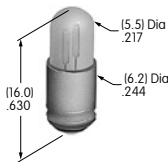

AT604N
Neon Lamp
Volts: 110
Series: DLB
T-1 3/4 Midget Groove Base

AT607
Incandescent Lamp
Volts: 5 12
Series: LB
T-1 Bi-pin