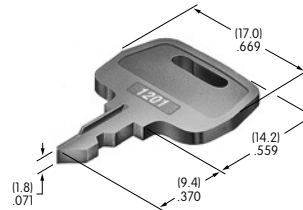

AT4094
Actuator Key
Polyacetal
Color: A
Series: SK

AT4100s

AT4103
Small Color Tipped Knob
Polyester with polyamide tip
Base Color: A
Tip Colors: A B C E F G H
Series: MR

AT4115
Dust Cover
Lid: Polyvinyl chloride
Base: Polyamide
Series: YB

Color Codes: A Black B White C Red D Amber E Yellow F Green G Blue H Gray J Clear