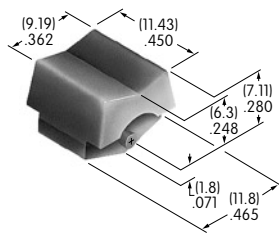

AT4149
.365" Wide Paddle
 Polyamide
 Colors: A B C E F G H
 Series: M M2T P

AT4150
.450" Wide Rocker
 Polyamide
 Colors: A B C E F G H
 Series: M M2T

AT4151
.450" Wide Paddle
 Polyamide
 Colors: A B C E F G H
 Series: M M2T