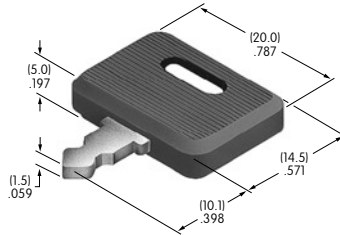

AT4080
Actuator Key
Bright nickel/brass with
ABS resin handle
Color: A
Series: SK