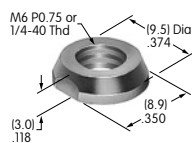

AT532 (M-metric H-inch)
Dress Cap Nut
 Nickel/brass
 Series: E EB M MB20 MB24 P

AT532T (M-metric H-inch)
Threaded Through Dress Nut
 Nickel/brass
 Series: E EB M MB20 MB24 P

AT533T (M-metric H-inch)
Threaded Through Dress Nut
 Nickel/brass
 Series: E EB M MB20 MB24 P