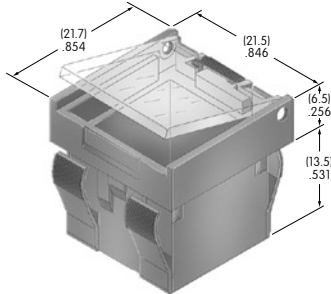

AT4170
Spring Loaded Protective Guard
Polycarbonate & polyamide
Coil spring: Stainless steel
Series: UB2