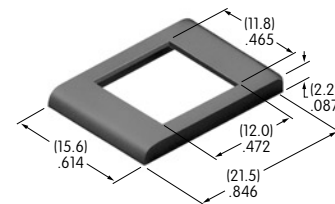

AT2100s

AT2107
Bezel
Polyamide
Colors: A B C E F G H
Series: M M2100