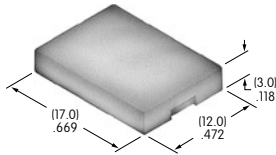

AT4116
Rectangular Opaque Cap for Nonilluminated
Polycarbonate
Colors: A B C E F G
Series: UB

AT4117
Rectangular Transparent Cap for Illuminated
Polycarbonate
Colors: C D F J
Series: UB