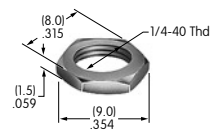

AT506
Locking Ring
Chrome/zinc/steel
Series: M MB20 SB

AT507 (M-metric H-inch)
Locking Ring
Chrome/zinc/steel
Series: E EB M MB20
MB24 MR P

AT508
Internal Tooth Lockwasher
Chrome/zinc/steel
Series: M P S SB SK TL WB WT

AT509
Internal Tooth Lockwasher
Chrome/zinc/steel
Series: M MR P S SB

AT511 (M-metric H-inch)
Knurled Cap Nut
Chrome/brass
Series: E EB M MB20 MB24 P

AT512 (M-metric H-inch)
Conical Nut
Chrome/brass
Series: EB MB20

AT512C (M-metric H-inch)
Conical Nut
Chrome/brass
Series: EB MB20

AT513H
Hex Nut
Nickel/brass
Series: M MB20 MB24

AT513M
Hex Nut
Nickel/brass
Series: B E EB M
MB20 MR P

AT515 (M-metric H-inch)
Locking Ring for D Flat Bushing
Chromate/zinc/steel
Series: M MB24

AT516
O-ring
Nitrile butadiene rubber
Series: M MB20

AT517
Mounter for Square Cap
Glass fiber reinforced polyamide
Color: A
Series: DLB

Color Codes: A Black B White C Red D Amber E Yellow F Green G Blue H Gray J Clear