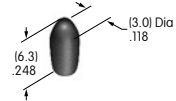

AT4060
Clear Cap with Colored Diffuser
Polycarbonate
Colors: JB JC JE JF
Series: JB

AT4062
Rocker
Polyamide
Colors: A B C
Series: G

AT4063
.157" Diameter Slip-on Cap
Polyamide
Colors: A B C
Series: GB G3B

AT4064
.248" Bat Lever Cap
Polyvinyl chloride
Colors: A B C
Series: A B

AT4065
Slide Cap
Polycarbonate
Cap Color: A
Window: C E F
Series: SS

AT4072
Protective Guard
Lid: Polycarbonate
Base: Glass fiber reinforced polycarbonate
Series: YB

AT4073
Square Opaque Cap for Nonilluminated
Polycarbonate
Colors: A B C E F G
Series: UB

AT4074
Square Transparent Cap for Illuminated
Polycarbonate
Colors: C D F J
Series: UB

AT4075
Diffuser for AT4074 Square Cap
Polycarbonate
Colors: B C D F
Series: UB

AT4076
Button with Frame for Illuminated
Polycarbonate
Colors: BB BC BE BF BH
Series: JB

AT4077
Button for Nonilluminated
Polycarbonate
Colors: B C E F G H
Series: JB

AT4078
Frame for AT4077
Polycarbonate
Colors: B C E F G H
Series: JB

Color Codes: A Black B White C Red D Amber E Yellow F Green G Blue H Gray J Clear