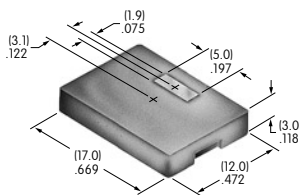

AT4120
Rectangular Spot Illuminated Cap
Polycarbonate
Colors: AB
Series: UB

AT4124
Actuator Key
Chrome/brass
Series: SK