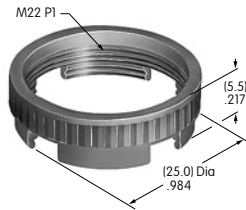

AT073
Mounting Nut
 Nickel/brass
 Series: HB

AT074
Mounting Nut for LB Panel Seal
 Chromate/brass
 Series: LB

AT075
O-ring for LB Panel Seal
 Nitrile butadiene rubber
 Series: LB

AT077
Single Pole Right Angle PC Adaptor
 Fiberglass reinforced polyamide
 Series: KB