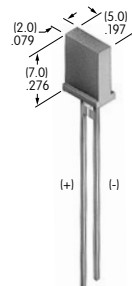

AT618
Single Element LED
Colors: C E F
Used for AT213 Bezel

AT621
6-element Bicolor LED
Colors: CF
Series: YB
T-1 1/2 Bi-pin