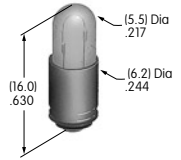

AT600s

AT602
Incandescent Lamp
Volts: 6 12 18 24 28
Series: LW MLW
T-1 1/2 Pilot Slide Base

AT602N
Neon Lamp
Volts: 110
Series: LW MLW
T-1 1/2 Pilot Slide Base

AT604
Incandescent Lamp
Volts: 6 14 28
Series: DLB
T-1 3/4 Midget Groove Base

AT604N
Neon Lamp
Volts: 110
Series: DLB
T-1 3/4 Midget Groove Base

AT607
Incandescent Lamp
Volts: 5 12
Series: LB
T-1 Bi-pin

AT607N
Neon Lamp
Volts: 110
Series: LB
T-1 Bi-pin

AT611
Incandescent Lamp
Volts: 5 12
Series: KB YB
T-1 Bi-pin

AT615
Neon Lamp
Volts: 110
Series: KB
T-1 Bi-pin

AT617
Single Element LED
Colors: C E F
Used for AT212 Bezel

AT618
Single Element LED
Colors: C E F
Used for AT213 Bezel

AT621
6-element Bicolor LED
Colors: CF
Series: YB
T-1 1/2 Bi-pin

Color Codes: A Black B White C Red D Amber E Yellow F Green G Blue H Gray J Clear