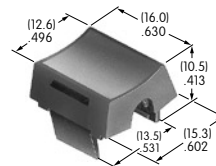

AT442
.394" Diameter Snap-on Cap
 Polycarbonate
 Colors: A B C E F G H
 Series: EB M2B MB20

AT443
.315" Diameter Snap-on Cap
 Polycarbonate
 Colors: A B C E F G H
 Series: EB M2B MB20

AT444
Bat Lever Conical Cap
 Polyethylene
 Colors: A B C E F G
 Series: E M M2T