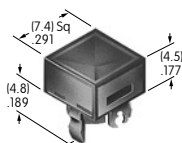

AT4166
Square Cap
for Bright LED
Polycarbonate
Colors: CB DB FB
Series: HB

AT4167
Round Cap
for Bright LED
Polycarbonate
Colors: CB DB FB
Series: HB