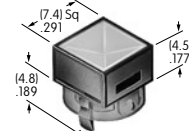

AT4024
Protective Guard
Polycarbonate & polyamide
Series: KB

AT4025
Rectangular Dust Cover
Polyvinyl chloride & polyamide
Series: KB

AT4026
Rectangular Solid Colored Cap
Polycarbonate
Colors: BJ CJ EJ FJ GJ
Series: LB

AT4027
Rectangular Colored Insert Cap
Polycarbonate
Colors: JB JC JE JF JG
Series: LB

AT4030
Rectangular Nonilluminated Cap
Polycarbonate
Colors: A B C E F G H
Series: LB

AT4031
Square Cap for Bright & Super Bright LED
Polycarbonate
Colors: JB
Series: HB

AT4032
Round Cap for Bright & Super Bright LED
Polycarbonate
Colors: JB
Series: HB

AT4033
Square Indicator Cap
Polycarbonate
Colors: JB
Series: HB

AT4034
Round Indicator Cap
Polycarbonate
Colors: JB
Series: HB

AT4035
Square Nonilluminated Cap
Polycarbonate
Colors: A B C E F G
Series: HB

AT4036
Round Nonilluminated Cap
Polycarbonate
Colors: B C E F G
Series: HB

Color Codes: A Black B White C Red D Amber E Yellow F Green G Blue H Gray J Clear