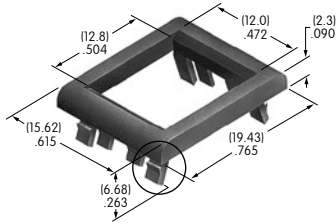

AT065-1
Panel Frame for Rocker & Paddle .450" Wide
Polyamide
Color: A
Series: M

AT065-2
Panel Frame for Rocker & Paddle .450" Wide
Polyamide
Color: A
Series: M

AT066
.300" Wide Rocker
Polyamide
Color: A B C E F G
Series: A