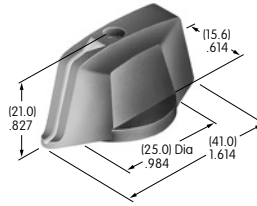

AT433
Knob for Miniature Rotaries
Polyacetal
Color: A
Series: MR