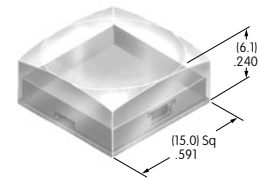

Color Codes: A Black B White C Red D Amber E Yellow F Green G Blue H Gray J Clear