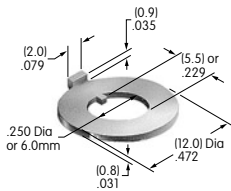

AT504
Knurled Face Nut
 Chrome/brass
 Series: M P S SB WB WT

Color Codes: A Black B White C Red D Amber E Yellow F Green G Blue H Gray J Clear

AT506
Locking Ring
 Chrome/zinc/steel
 Series: M MB20 SB

AT507 (M-metric H-inch)
Locking Ring
 Chrome/zinc/steel
 Series: E EB M MB20
 MB24 MR P