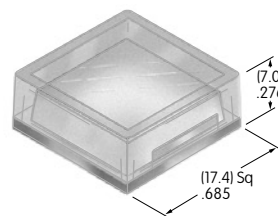

Color Codes: A Black B White C Red D Amber E Yellow F Green G Blue H Gray J Clear