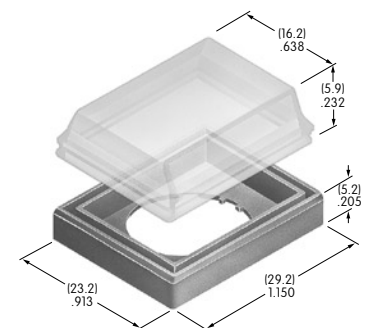

AT4100s

AT4103
Small Color Tipped Knob
Polyester with polyamide tip
Base Color: A
Tip Colors: A B C E F G H
Series: MR

AT4104
Large Color Tipped Knob
Polyester with polyamide tip
Base Color: A
Tip Colors: A B C E F G H
Series: MR

AT4115
Dust Cover
Lid: Polyvinyl chloride
Base: Polyamide
Series: YB