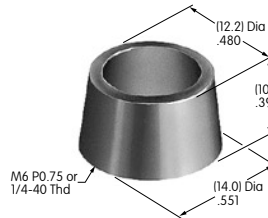

AT513H
Hex Nut
Nickel/brass
Series: M MB20 MB24