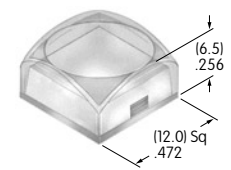

AT3075
Beveled Cap for Illuminated
Polycarbonate
Colors: B C D F
Series: UB2

AT3076
Flat Cap for Illuminated with Lens/Diffuser
Polycarbonate
Colors: JB JC JD JF
Series: UB2

AT3077
Beveled Cap for Nonilluminated
Polycarbonate
Colors: A B C E F
Series: UB2

AT3078 ← **NEW**
12mm Sculptured Cap with Lens/Diffuser
Polycarbonate
Colors: JB
Series: KP01

AT3079 ← **NEW**
15mm Sculptured Cap with Lens/Diffuser
Polycarbonate
Colors: JB
Series: KP01

AT3080 ← **NEW**
17.4mm Sculptured Cap with Lens/Diffuser
Polycarbonate
Colors: JB
Series: KP01

AT3081 ← **NEW**
Transparent Lens
Polycarbonate
Color: J
Series: HB2

AT3082 ← **NEW**
Translucent Diffuser
Polycarbonate
Color: B
Series: HB2

AT3083 ← **NEW**
12mm Flat Cap with Lens/Diffuser
Polycarbonate
Colors: JB
Series: KP01

AT3084 ← **NEW**
15mm Flat Cap with Lens/Diffuser
Polycarbonate
Colors: JB
Series: KP01

AT3085 ← **NEW**
17.4mm Flat Cap with Lens/Diffuser
Polycarbonate
Colors: JB
Series: KP01

Color Codes: A Black B White C Red D Amber E Yellow F Green G Blue H Gray J Clear