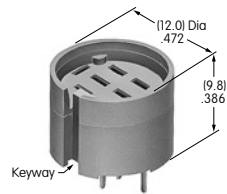

AT700s

AT701
Single Pole
Straight PC Adaptor
Glass fiber reinforced polyamide
Series: KB

AT702
Double Pole
Straight PC Adaptor
Glass fiber reinforced polyamide
Series: KB