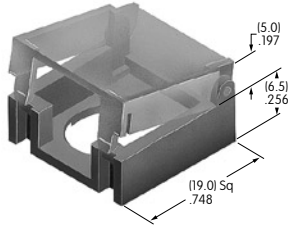

AT498
Center Barrier
Polyamide
Color: A
Series: LB

AT499
Protective Guard for Square
Polycarbonate & polyamide
Series: LB

AT500s

AT501 (M-metric H-inch)
Knurled Face Nut
Chrome/brass
Series: E EB M MB20 MB24 P

AT503
Hex Face Nut
Chrome/brass
Series: M P S SB WB WT

AT504
Knurled Face Nut
Chrome/brass
Series: M P S SB WB WT

Color Codes: A Black B White C Red D Amber E Yellow F Green G Blue H Gray J Clear