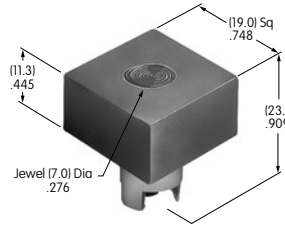

AT464
.748" Diameter Spot Illuminated Cap
Polycarbonate
Color: A
Series: DLB