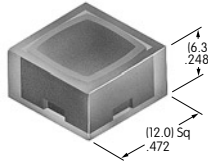

AT4060
Clear Cap with Colored Diffuser
Polycarbonate
Colors: JB JC JE JF
Series: JB

AT4062
Rocker
Polyamide
Colors: A B C
Series: G