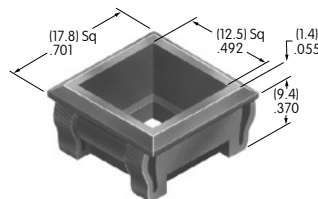

AT541
O-ring for Panel Seal with AT4115
 Nitrile butadiene rubber
 Series: YB

AT543
Support Bracket
 Tin/steel
 Series: MRK

AT546
Mounting Bracket for Block Mounting
 Tin/phosphor bronze
 Series: GB2

AT547
Mounter for AT4140
 Polyamide
 Color: A
 Series: JB