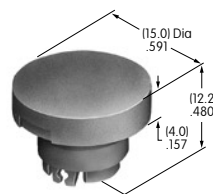

AT3003
Rectangular Solid Cap
Polycarbonate
Colors: BB CB EB FB GB
Series: YB