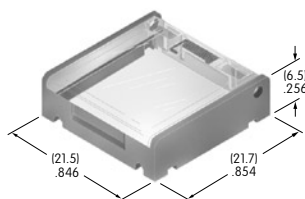

AT4142
Spring Loaded Protective Guard
Cover: Polycarbonate
Base: GFR polyamide
Coil spring: Stainless steel
Series: UB2

AT4143
End Barrier
Polyamide
Color: A
Series: UB2