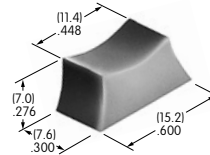

AT065-1
Panel Frame for Rocker & Paddle .450" Wide
Polyamide
Color: A
Series: M

AT065-2
Panel Frame for Rocker & Paddle .450" Wide
Polyamide
Color: A
Series: M

AT066
.300" Wide Rocker
Polyamide
Color: A B C E F G
Series: A

AT070
LED for AT208 Bezel
Colors: C F
Series: EB M MB24

AT065-1 accommodates
panel thickness
1.2 ~ 2.3mm
(.047 ~ .090")

AT065-2 accommodates
panel thickness
1.57 ~ 3.18mm
(.062 ~ .125")

AT073
Mounting Nut
Nickel/brass
Series: HB

AT074
Mounting Nut for LB Panel Seal
Chromate/brass
Series: LB

AT075
O-ring for LB Panel Seal
Nitrile butadiene rubber
Series: LB

AT077
Single Pole Right Angle PC Adaptor
Fiberglass reinforced polyamide
Series: KB

AT078
.315" Diameter Screw-on Cap
Polystyrene
Colors: A B C E F G H
Series: MB20 SCB WB

AT079
.394" Diameter Screw-on Cap
Polystyrene
Colors: A B C E F G H
Series: MB20 SCB WB

AT080
Screw Adaptor for AT452 & AT454
Brass
Series: MB20 SCB

Color Codes: A Black B White C Red D Amber E Yellow F Green G Blue H Gray J Clear