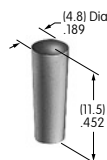

AT442
.394" Diameter Snap-on Cap
 Polycarbonate
 Colors: A B C E F G H
 Series: EB M2B MB20

AT443
.315" Diameter Snap-on Cap
 Polycarbonate
 Colors: A B C E F G H
 Series: EB M2B MB20

AT444
Bat Lever Conical Cap
 Polyethylene
 Colors: A B C E F G
 Series: E M M2T