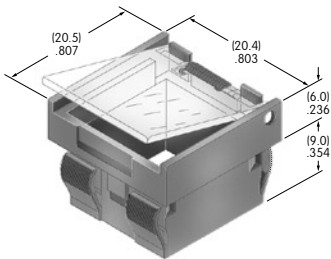

AT4173
Spring Loaded Protective Guard
Polycarbonate & polyamide
Coil spring: Stainless steel
Series: UB