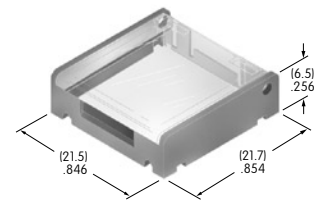

AT4131
Round Cap for Super Bright LED
Polycarbonate
Colors: JB
Series: LB Panel Seal

AT4132
Round Cap for Bright & Super Bright LED
Polycarbonate
Colors: JB
Series: KB

AT4133
Square Cap for Bright & Super Bright LED
Polycarbonate
Colors: JB
Series: KB

AT4134
Rectangular Cap for Bright & Super Bright LED
Polycarbonate
Colors: JB
Series: KB

AT4137
Rectangular Cap
PBT
Colors: A B C
Series: GB2

AT4139
Square Flat Cap
Polycarbonate
Colors: A B C H
Series: JB

AT4140
Cap for Mouser AT547
Polycarbonate
Colors: A B C H
Series: JB

AT4141
Protective Guard
Cover: Polycarbonate
Base: GFR polyamide
Series: UB2

AT4142
Spring Loaded Protective Guard
Cover: Polycarbonate
Base: GFR polyamide
Coil spring: Stainless steel
Series: UB2

AT4143
End Barrier
Polyamide
Color: A
Series: UB2

AT4144
Center Barrier
Polyamide
Color: A
Series: UB2

AT4145
Square Dust Cover
Lid: PVC
Gasket: Polyethylene
Series: UB2

Color Codes: A Black B White C Red D Amber E Yellow F Green G Blue H Gray J Clear