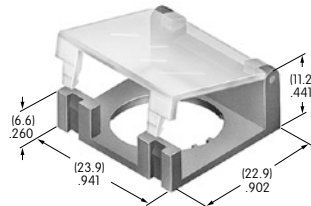

AT4073
Square Opaque Cap for Nonilluminated
Polycarbonate
Colors: A B C E F G
Series: UB