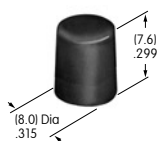

AT442
.394" Diameter Snap-on Cap
 Polycarbonate
 Colors: A B C E F G H
 Series: EB M2B MB20

AT443
.315" Diameter Snap-on Cap
 Polycarbonate
 Colors: A B C E F G H
 Series: EB M2B MB20

AT444
Bat Lever Conical Cap
 Polyethylene
 Colors: A B C E F G
 Series: E M M2T