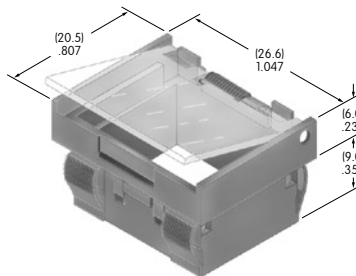

AT4174
Spring Loaded Protective Guard
Polycarbonate & polyamide
Coil spring: Stainless steel
Series: UB

AT4175
Spring Loaded Protective Guard
Polycarbonate & glass fiber reinforced polycarbonate
Coil spring: Stainless steel
Series: YB