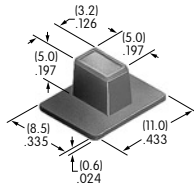

AT4065
Slide Cap
Polycarbonate
Cap Color: A
Window: C E F
Series: SS

AT4072
Protective Guard
Lid: Polycarbonate
Base: Glass fiber reinforced polycarbonate
Series: YB