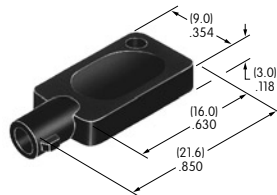

AT4094
Actuator Key
Polyacetal
Color: A
Series: SK

AT4100s

AT4103
Small Color Tipped Knob
Polyester with polyamide tip
Base Color: A
Tip Colors: A B C E F G H
Series: MR