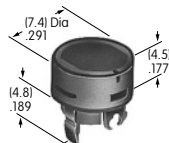

AT4168
Square Indicator Cap
for Bright LED
Polycarbonate
Colors: CB DB FB
Series: HB