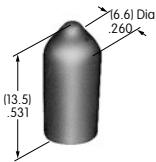

AT434
Bat Lever Cap
Polyvinyl chloride
Colors: A B C E F G
Series: M

AT435
Screw-on Cap
Chrome/brass
Series: SB265 SB285