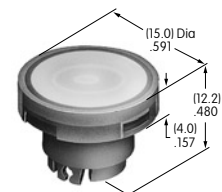

AT3004
Square Cap for Bright LED & Bicolor
Polycarbonate
Colors: JB JC JD JF
Series: YB

AT3005
Round Cap for Bright LED & Bicolor
Polycarbonate
Colors: JB JC JD JF
Series: YB

AT3006
Rectangular Cap for Bright LED & Bicolor
Polycarbonate
Colors: JB JC JD JF
Series: YB

AT3010
Square Spot Illuminated Cap with Built-in LED
Polycarbonate
Cap Colors: JA JB JC JE JF
LED Colors: C D F CF
Volts: 2 5 12 24
Series: YB

AT3011
Round Spot Illuminated Cap with Built-in LED
Polycarbonate
Cap Colors: JA JB JC JE JF
LED Colors: C D F CF
Volts: 2 5 12 24
Series: YB

AT3012
Rectangular Spot Illuminated Cap with Built-in LED
Polycarbonate
Cap Colors: JA JB JC JE JF
LED Colors: C D F CF
Volts: 2 5 12 24
Series: YB

AT3014
Square Cap for Super Bright LED
Polycarbonate
Colors: JB
Series: YB

AT3015
Round Cap for Super Bright LED
Polycarbonate
Colors: JB
Series: YB

AT3016
Rectangular Cap for Super Bright LED
Polycarbonate
Colors: JB
Series: YB

AT3021
Flat Cap for Barrier Flange
Polyphenylene oxide
Colors: A B C H
Series: JP

AT3073
Sculptured Cap for Nonilluminated
Polycarbonate
Colors: JA JB JC JE JF
Series: UB2

AT3074
Sculptured Cap for Illuminated
Polycarbonate
Colors: JB JC JD JF
Series: UB2

Color Codes: A Black B White C Red D Amber E Yellow F Green G Blue H Gray J Clear