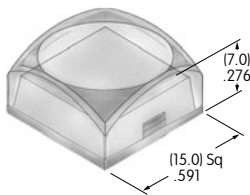

AT3079 ← **NEW**
15mm Sculptured Cap with Lens/Diffuser
Polycarbonate
Colors: JB
Series: KP01

AT3080 ← **NEW**
17.4mm Sculptured Cap with Lens/Diffuser
Polycarbonate
Colors: JB
Series: KP01