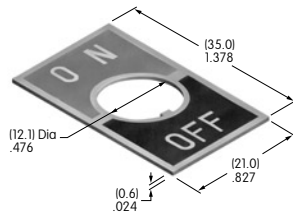

AT217
Barrier
Polyamide
Colors: A B H
Series: JWM