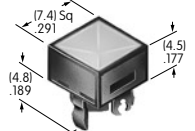

AT4032
Round Cap for Bright & Super Bright LED
Polycarbonate
Colors: JB
Series: HB