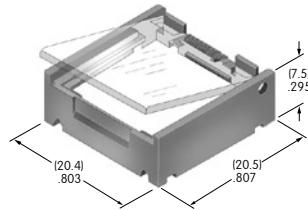

AT4171
Spring Loaded Protective Guard
Polycarbonate & polyamide
Coil spring: Stainless steel
Series: LB UB