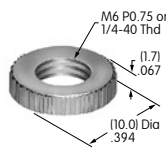

AT498
Center Barrier
Polyamide
Color: A
Series: LB

AT499
Protective Guard for Square
Polycarbonate & polyamide
Series: LB

AT500s

AT501 (M-metric H-inch)
Knurled Face Nut
Chrome/brass
Series: E EB M MB20 MB24 P

AT503
Hex Face Nut
Chrome/brass
Series: M P S SB WB WT

AT504
Knurled Face Nut
Chrome/brass
Series: M P S SB WB WT

Color Codes: A Black B White C Red D Amber E Yellow F Green G Blue H Gray J Clear