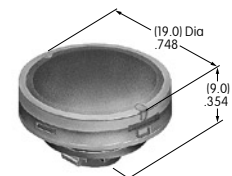

Color Codes: A Black B White C Red D Amber E Yellow F Green G Blue H Gray J Clear