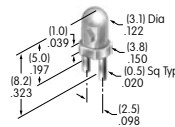

AT631
Single Element LED
Color: B
Series: KB LB YB
T-1 Bi-pin