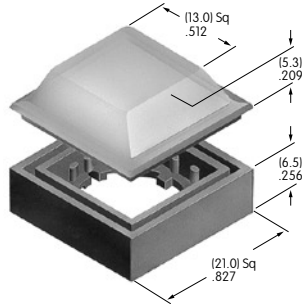

AT495
Dust Cover
Polyamide & polyvinyl chloride
Series: KB

AT496
.295" Diameter Cap
Polyamide
Colors: A B C
Series: AB BB FB M2B MB24