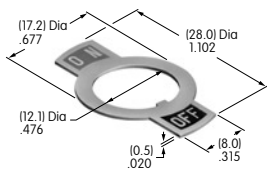

AT214
ON-OFF Plate for 12mm
Threaded Bushing
Aluminum
Colors: Red & black ink
Series: M P S

AT215
ON-OFF Plate for 12mm
Threaded Bushing
Aluminum
Colors: Red & black enamel
Series: M P S