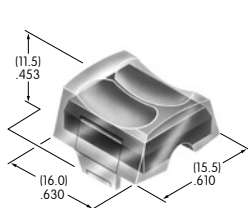

AT4127
Sculptured Rocker
Polycarbonate
Colors: B C E F
Series: MLW

AT4128
Round Cap for Super Bright LED
Polycarbonate
Colors: JB
Series: LB