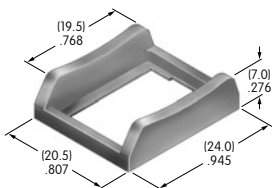

AT219 ← **NEW**
Barrier
Polyamide
Color: A
Series: JWS