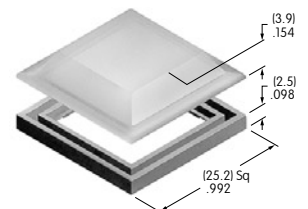

AT4148
.365" Wide Rocker
Polyamide
Colors: A B C E F G H
Series: M M2T P

Color Codes: A Black B White C Red D Amber E Yellow F Green G Blue H Gray J Clear