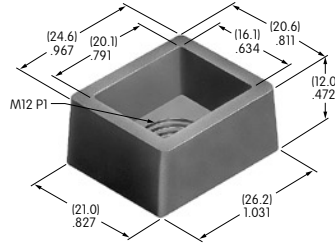

AT452
Rectangular Insert
Polycarbonate
Colors: A B C F G H
Series: MB20 SCB
Used with Screw Adaptor AT080

AT453
Rectangular Shroud
Polycarbonate
Colors: A B H
Series: MB20 SCB

AT454
Round Insert
Polycarbonate
Colors: A B C F G H
Series: MB20 SCB
Used with Screw Adaptor AT080

AT455
Round Shroud
Polycarbonate
Colors: A B H
Series: MB20 SCB