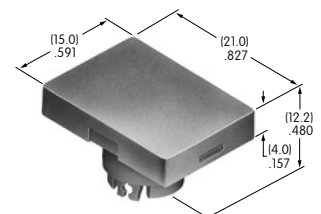

Color Codes: A Black B White C Red D Amber E Yellow F Green G Blue H Gray J Clear