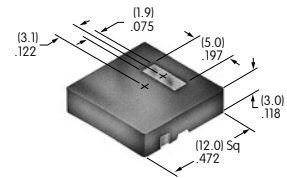

AT4116
Rectangular Opaque Cap for Nonilluminated
Polycarbonate
Colors: A B C E F G
Series: UB

AT4117
Rectangular Transparent Cap for Illuminated
Polycarbonate
Colors: C D F J
Series: UB

AT4118
Diffuser for AT4117 Rectangular Transparent Cap
Polycarbonate
Colors: B C D F
Series: UB

AT4119
Square Spot Illuminated Cap
Polycarbonate
Colors: AB
Series: UB

AT4120
Rectangular Spot Illuminated Cap
Polycarbonate
Colors: AB
Series: UB

AT4124
Actuator Key
Chrome/brass
Series: SK

AT4125
LED Rocker
Polycarbonate
Colors: B C E F
Series: MLW

AT4126
Dust Cover
Polyvinyl chloride & polyamide
Color: A
Series: JWJL

AT4127
Sculptured Rocker
Polycarbonate
Colors: B C E F
Series: MLW

AT4128
Round Cap for Super Bright LED
Polycarbonate
Colors: JB
Series: LB

AT4129
Square Cap for Super Bright LED
Polycarbonate
Colors: JB
Series: LB

AT4130
Rectangular Cap for Super Bright LED
Polycarbonate
Colors: JB
Series: LB

Color Codes: A Black B White C Red D Amber E Yellow F Green G Blue H Gray J Clear