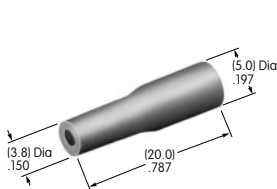

AT107
Lamp Extractor
Polyvinyl chloride
Series: KB LW MLW YB