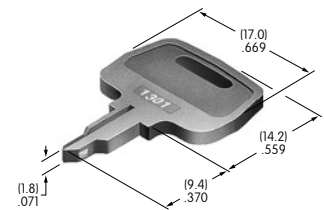

AT4094
Actuator Key
Polyacetal
Color: A
Series: SK

AT4100s

AT4103
Small Color Tipped Knob
Polyester with polyamide tip
Base Color: A
Tip Colors: A B C E F G H
Series: MR

AT4115
Dust Cover
Lid: Polyvinyl chloride
Base: Polyamide
Series: YB

Color Codes: A Black B White C Red D Amber E Yellow F Green G Blue H Gray J Clear