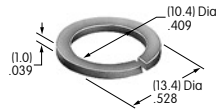

AT526
Hex Mounting Nut
Nickel/steel
Series: HS PS TS