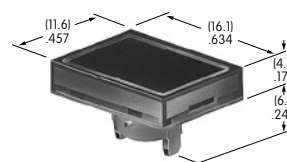

AT4023
Rectangular Cap for LED
Polycarbonate
Colors: JB JC JD JF
Series: KB