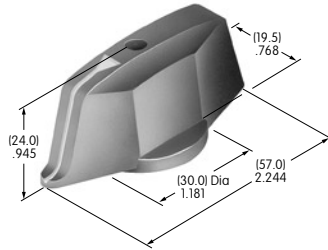

AT431
Large Rotary Knob
Phenolic resin
Color: A
Series: HS PS TS

AT432
Small Rotary Knob
Phenolic resin
Color: A
Series: HS PS TS