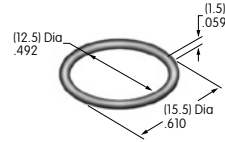

AT535
Rubber Ring for MR Panel Seal
Nitrile butadiene rubber
Series: MRK

AT536
Hex Nut
Nickel/brass
Series: FB

AT537
O-ring
Nitrile butadiene rubber
Series: S

AT541
O-ring for Panel Seal with AT4115
Nitrile butadiene rubber
Series: YB

AT543
Support Bracket
Tin/steel
Series: MRK

AT546
Mounting Bracket for Block Mounting
Tin/phosphor bronze
Series: GB2

AT547
Mounter for AT4140
Polyamide
Color: A
Series: JB

Color Codes: A Black B White C Red D Amber E Yellow F Green G Blue H Gray J Clear