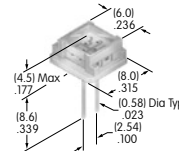

AT627
4-element LED
With Resistor; Volts: 5 12 24
Colors: C D F
Series: LB
T-1 Bi-pin