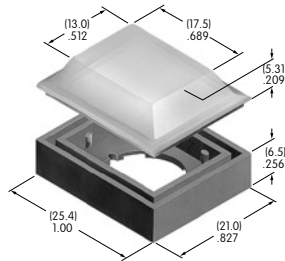

AT4026
Rectangular Solid Colored Cap
Polycarbonate
Colors: BJ CJ EJ FJ GJ
Series: LB