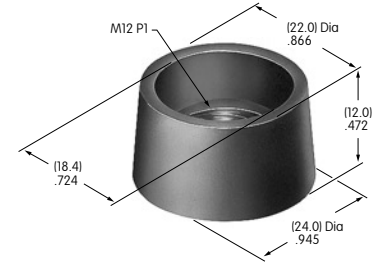

AT452
Rectangular Insert
Polycarbonate
Colors: A B C F G H
Series: MB20 SCB
Used with Screw Adaptor AT080

AT453
Rectangular Shroud
Polycarbonate
Colors: A B H
Series: MB20 SCB

AT454
Round Insert
Polycarbonate
Colors: A B C F G H
Series: MB20 SCB
Used with Screw Adaptor AT080

AT455
Round Shroud
Polycarbonate
Colors: A B H
Series: MB20 SCB

AT460
Long Plastic Toggle Tip
Polyethylene
Colors: A B C E F G
Series: M

AT461
.476" Wide Paddle
Polycarbonate
Colors: A B C E F G H
Series: M M2T

AT463
.748" Square Spot Illuminated Cap
Polycarbonate
Color: A
Series: DLB

AT464
.748" Diameter Spot Illuminated Cap
Polycarbonate
Color: A
Series: DLB

AT465
.453" Square Cap
Polycarbonate
Colors: A B C E F G H
Series: EB MB24

AT466
.453" False Illuminated Rocker
Polycarbonate
Cap Color: A
Window Color: B/C
Series: M

AT467
Short Paddle
Polyamide
Colors: A B C E F G H
Series: A B M

AT468
Long Paddle
Polyamide
Colors: A B C E F G H
Series: A B M

Color Codes: A Black B White C Red D Amber E Yellow F Green G Blue H Gray J Clear