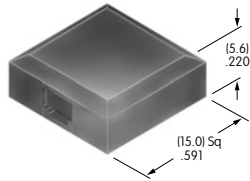

AT3075
Beveled Cap for Illuminated
Polycarbonate
Colors: B C D F
Series: UB2

AT3076
Flat Cap for Illuminated with Lens/Diffuser
Polycarbonate
Colors: JB JC JD JF
Series: UB2