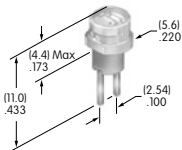

AT628
Double Element LED
Colors: C D F
Series: YB
T-1 Bi-pin

AT629
Single Element LED
Color: B
Series: HB
T-1 Bi-pin