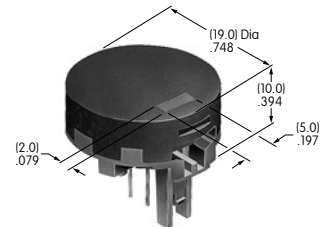

AT4000s

AT4001
Square Dust Cover
Polyvinyl chloride & polyethylene
Series: LB UB

AT4002
Round Dust Cover
Polyvinyl chloride & polyethylene
Series: LB

AT4003
.394" Bat Lever Cap
Polyvinyl chloride
Colors: A B C
Series: A B

AT4011
Rectangular Dust Cover
Polyvinyl chloride & polyethylene
Series: LB UB

AT4012
Round Solid Colored Cap
Polycarbonate
Colors: BJ CJ EJ FJ GJ
Series: LB

AT4013
Round Colored Insert Cap
Polycarbonate
Colors: JB JC JE JF JG
Series: LB

AT4016
Round Spot Illuminated Cap
Polycarbonate
Cap Colors: A B C F
LED Colors: C D F CF
Series: LB

AT4017
Round Nonilluminated Cap
Polycarbonate
Colors: A B C E F G H
Series: LB

AT4021
Rectangular Solid Colored Cap
Polycarbonate
Colors: A BB CB CC EB
FB FF GB GG
Series: KB

AT4022
Rectangular Colored Insert Cap
Polycarbonate
Cap Colors: JB JC JE JF JG
Series: KB

AT4023
Rectangular Cap for LED
Polycarbonate
Colors: JB JC JD JF
Series: KB

Color Codes: A Black B White C Red D Amber E Yellow F Green G Blue H Gray J Clear