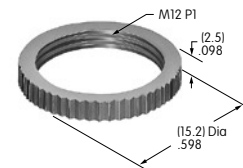

AT504
Knurled Face Nut
Chrome/brass
Series: M P S SB WB WT

Color Codes: A Black B White C Red D Amber E Yellow F Green G Blue H Gray J Clear