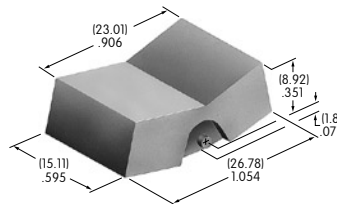

AT4156
.595" Wide Rocker
Polyamide
Colors: A B C E F G H
Series: M P