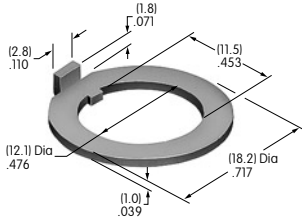

AT506
Locking Ring
Chrome/zinc/steel
Series: M MB20 SB

AT507 (M-metric H-inch)
Locking Ring
Chrome/zinc/steel
Series: E EB M MB20
MB24 MR P