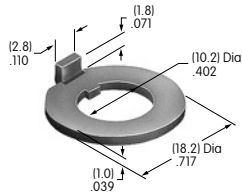

AT518
Locking Ring
Chromate/zinc/steel
Series: HS PS TS

AT520
Lockwasher
Chromate/zinc/steel
Series: HS PS TS