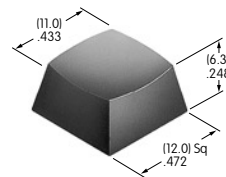

AT4058
Sculptured Cap
 Polyamide
 Colors: A B C E F G H
 Series: JB

AT4059
Flat Cap
 Polycarbonate
 Colors: A B C E F G H
 Series: JB

Color Codes: A Black B White C Red D Amber E Yellow F Green G Blue H Gray J Clear