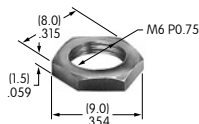

AT512 (M-metric H-inch)
Conical Nut
 Chrome/brass
 Series: EB MB20

AT512C (M-metric H-inch)
Conical Nut
 Chrome/brass
 Series: EB MB20

AT513H
Hex Nut
 Nickel/brass
 Series: M MB20 MB24

AT513M
Hex Nut
 Nickel/brass
 Series: B E EB M
 MB20 MR P