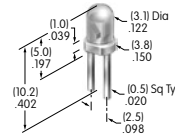

AT622
Double Element LED
Colors: C E F
Series: MLW
T-1 3/4 Pilot Slide Base

AT624
Single Element LED
Color: G
Series: HB
T-1 Bi-pin

AT625
Single Element LED
Color: G
Series: KB LB YB
T-1 Bi-pin

AT627
4-element LED
With Resistor; Volts: 5 12 24
Colors: C D F
Series: LB
T-1 Bi-pin

AT628
Double Element LED
Colors: C D F
Series: YB
T-1 Bi-pin

AT629
Single Element LED
Color: B
Series: HB
T-1 Bi-pin

AT630
Single Element LED
Color: F
Series: HB
T-1 Bi-pin

AT631
Single Element LED
Color: B
Series: KB LB YB
T-1 Bi-pin

AT632
Single Element LED
Color: F
Series: KB LB YB
T-1 Bi-pin

AT633
Single Element LED
Colors: C D F
Series: HB
T-1 Bi-pin

AT634
Single Element LED
Colors: C D F
Series: KB YB
T-1 1/4 Bi-pin

AT635
Single Element LED
Colors: C D F
Series: KB LB
T-1 1/2 Bi-pin

Color Codes: A Black B White C Red D Amber E Yellow F Green G Blue H Gray J Clear