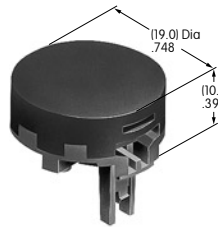

AT4013
Round Colored Insert Cap
Polycarbonate
Colors: JB JC JE JF JG
Series: LB