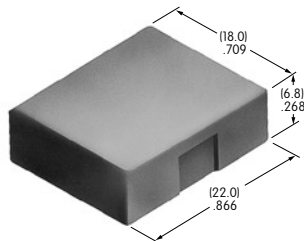

AT3073
Sculptured Cap for Nonilluminated
Polycarbonate
Colors: JA JB JC JE JF
Series: UB2