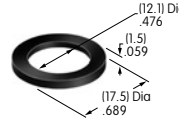

AT402
Splashproof Boot
Silicon rubber for A C E F
Ethylene propylene rubber for H
Colors: A C E F H
Series: M P S