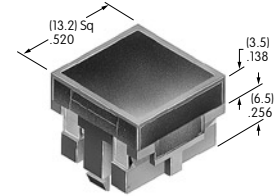

AT476
Square Solid Colored Cap
 Polycarbonate
 Colors: BJ CJ EJ FJ GJ
 Series: LB

AT477
Square Colored Insert Cap
 Polycarbonate
 Colors: JB JC JE JF JG
 Series: LB

AT480
Square Spot Illuminated Cap
 Polycarbonate
 Cap Colors: A B C F
 LED Colors: C D F CF
 Series: LB