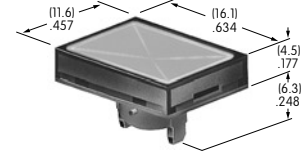

AT4131
Round Cap for Super Bright LED
Polycarbonate
Colors: JB
Series: LB Panel Seal

AT4132
Round Cap for Bright & Super Bright LED
Polycarbonate
Colors: JB
Series: KB

AT4133
Square Cap for Bright & Super Bright LED
Polycarbonate
Colors: JB
Series: KB

AT4134
Rectangular Cap for Bright & Super Bright LED
Polycarbonate
Colors: JB
Series: KB

AT4137
Rectangular Cap
PBT
Colors: A B C
Series: GB2

AT4139
Square Flat Cap
Polycarbonate
Colors: A B C H
Series: JB

AT4140
Cap for Mouser AT547
Polycarbonate
Colors: A B C H
Series: JB

AT4141
Protective Guard
Cover: Polycarbonate
Base: GFR polyamide
Series: UB2

AT4142
Spring Loaded Protective Guard
Cover: Polycarbonate
Base: GFR polyamide
Coil spring: Stainless steel
Series: UB2

AT4143
End Barrier
Polyamide
Color: A
Series: UB2

AT4144
Center Barrier
Polyamide
Color: A
Series: UB2

AT4145
Square Dust Cover
Lid: PVC
Gasket: Polyethylene
Series: UB2

Color Codes: A Black B White C Red D Amber E Yellow F Green G Blue H Gray J Clear