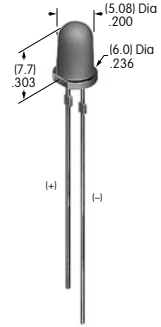

AT070
LED for AT208 Bezel
Colors: C F
Series: EB M MB24