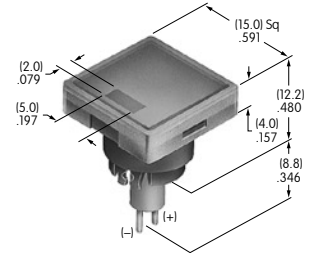

AT3010
Square Spot Illuminated Cap with Built-in LED
Polycarbonate
Cap Colors: JA JB JC JE JF
LED Colors: C D F CF
Volts: 2 5 12 24
Series: YB