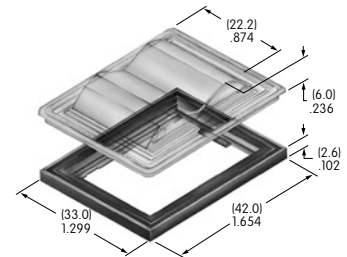

AT4116
Rectangular Opaque Cap for Nonilluminated
Polycarbonate
Colors: A B C E F G
Series: UB

AT4117
Rectangular Transparent Cap for Illuminated
Polycarbonate
Colors: C D F J
Series: UB

AT4118
Diffuser for AT4117 Rectangular Transparent Cap
Polycarbonate
Colors: B C D F
Series: UB

AT4119
Square Spot Illuminated Cap
Polycarbonate
Colors: AB
Series: UB

AT4120
Rectangular Spot Illuminated Cap
Polycarbonate
Colors: AB
Series: UB

AT4124
Actuator Key
Chrome/brass
Series: SK

AT4125
LED Rocker
Polycarbonate
Colors: B C E F
Series: MLW

AT4126
Dust Cover
Polyvinyl chloride & polyamide
Color: A
Series: JWJL

AT4127
Sculptured Rocker
Polycarbonate
Colors: B C E F
Series: MLW

AT4128
Round Cap for Super Bright LED
Polycarbonate
Colors: JB
Series: LB

AT4129
Square Cap for Super Bright LED
Polycarbonate
Colors: JB
Series: LB

AT4130
Rectangular Cap for Super Bright LED
Polycarbonate
Colors: JB
Series: LB

Color Codes: A Black B White C Red D Amber E Yellow F Green G Blue H Gray J Clear