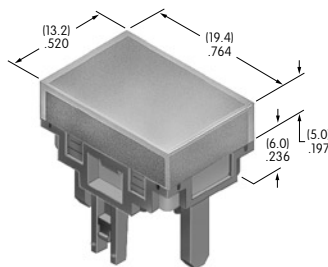

AT4176
Square Cap for Bright LED
 Polycarbonate
 Colors: JB JC JD JF
 Series: LB

AT4177
Rectangular Cap for Bright LED
 Polycarbonate
 Colors: JB JC JD JF
 Series: LB

AT4178
Round Cap for Bright LED
 Polycarbonate
 Colors: JB JC JD JF
 Series: LB