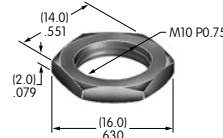

Color Codes: A Black B White C Red D Amber E Yellow F Green G Blue H Gray J Clear

AT518
Locking Ring
 Chromate/zinc/steel
 Series: HS PS TS

AT520
Lockwasher
 Chromate/zinc/steel
 Series: HS PS TS

AT526
Hex Mounting Nut
 Nickel/steel
 Series: HS PS TS