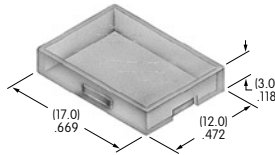

AT4118
Diffuser for AT4117 Rectangular Transparent Cap
Polycarbonate
Colors: B C D F
Series: UB