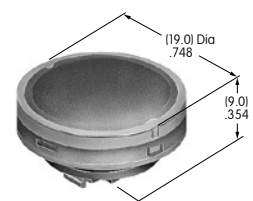

AT4158
Square Cap
for Bright LED
Polycarbonate
Colors: JC JD JF
Series: KB

AT4159
Rectangular Cap
for Bright LED
Polycarbonate
Colors: JC JD JF
Series: KB

AT4160
Round Cap
for Bright LED
Polycarbonate
Colors: JC JD JF
Series: KB

AT4162
Square Cap
for Bright LED
Polycarbonate
Colors: JB JC JD JF
Series: LB

AT4163
Rectangular Cap
for Bright LED
Polycarbonate
Colors: JB JC JD JF
Series: LB

AT4164
Round Cap
for Bright LED
Polycarbonate
Colors: JB JC JD JF
Series: LB

AT4165
Round Cap
for Bright LED
Polycarbonate
Colors: JB JC JD JF
Series: LB Panel Seal

AT4166
Square Cap
for Bright LED
Polycarbonate
Colors: CB DB FB
Series: HB

AT4167
Round Cap
for Bright LED
Polycarbonate
Colors: CB DB FB
Series: HB

AT4168
Square Indicator Cap
for Bright LED
Polycarbonate
Colors: CB DB FB
Series: HB

AT4169
Round Indicator Cap
for Bright LED
Polycarbonate
Colors: CB DB FB
Series: HB

Color Codes: A Black B White C Red D Amber E Yellow F Green G Blue H Gray J Clear