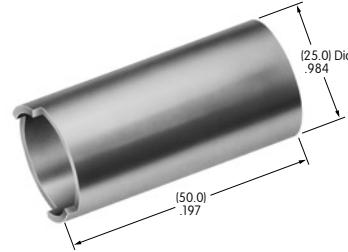

AT112

Socket Wrench

Nickel/brass

Series: LB