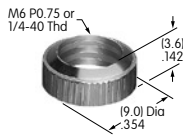

AT511 (M-metric H-inch)
Knurled Cap Nut
Chrome/brass
Series: E EB M MB20 MB24 P

AT512 (M-metric H-inch)
Conical Nut
Chrome/brass
Series: EB MB20