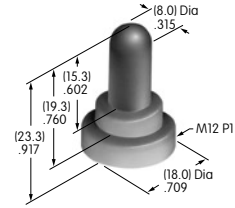

AT400s

AT401
Splashproof Boot Assembly
Nitrile butadiene rubber for A
Ethylene propylene rubber for H
Colors: A H
Series: M P S WT

AT401P
O-ring
Natural rubber
Color: A
Series: M MB2000 WB WT TL

AT402
Splashproof Boot
Silicon rubber for A C E F
Ethylene propylene rubber for H
Colors: A C E F H
Series: M P S

AT402S
Splashproof Boot
Silicon rubber
Color: A
Series: M

AT405
Solid Color Rocker
Polycarbonate
Colors: A B C D E F G
Series: MLW

AT406
Bat Lever Cap
Polyvinyl chloride
Colors: A B C E F G
Series: M P S

AT407
.394" Diameter Screw-on Cap
PBT
Colors: A B C E F G H
Series: MB20

AT412
.748" Diameter Screw-on Cap
Polystyrene
Colors: A B C F
Series: MB20 SCB WB

AT413
.315" Diameter Screw-on Cap
PBT
Colors: A B C E F G H
Series: MB20

AT414
.520" Diameter Screw-on Cap
PBT
Colors: A B C D E F G H
Series: MB20 SB SCB WB

AT415
Bat Lever Cap
Polyethylene
Colors: A B C E F G
Series: E M M2T

Color Codes: A Black B White C Red D Amber E Yellow F Green G Blue H Gray J Clear