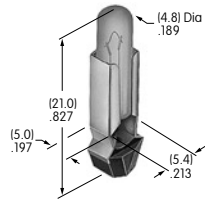

AT600s

AT602
Incandescent Lamp
Volts: 6 12 18 24 28
Series: LW MLW
T-1 1/2 Pilot Slide Base

AT602N
Neon Lamp
Volts: 110
Series: LW MLW
T-1 1/2 Pilot Slide Base