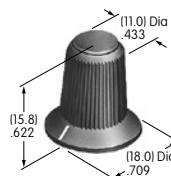

AT4094
Actuator Key
Polyacetal
Color: A
Series: SK

AT4100s

AT4103
Small Color Tipped Knob
Polyester with polyamide tip
Base Color: A
Tip Colors: A B C E F G H
Series: MR

AT4115
Dust Cover
Lid: Polyvinyl chloride
Base: Polyamide
Series: YB

Color Codes: A Black B White C Red D Amber E Yellow F Green G Blue H Gray J Clear