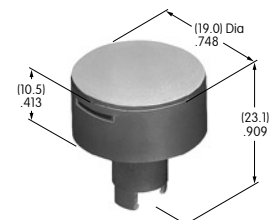

AT442
.394" Diameter Snap-on Cap
Polycarbonate
Colors: A B C E F G H
Series: EB M2B MB20

AT443
.315" Diameter Snap-on Cap
Polycarbonate
Colors: A B C E F G H
Series: EB M2B MB20

AT444
Bat Lever Conical Cap
Polyethylene
Colors: A B C E F G
Series: E M M2T

AT445
Cap for Color Tipped Cone Toggle
Polycarbonate
Colors: A B C E F G
Series: M

AT446
.748" Diameter Round Design Cap
Polycarbonate
Holder Color: A
Lens Colors: B C F G
Series: DLB