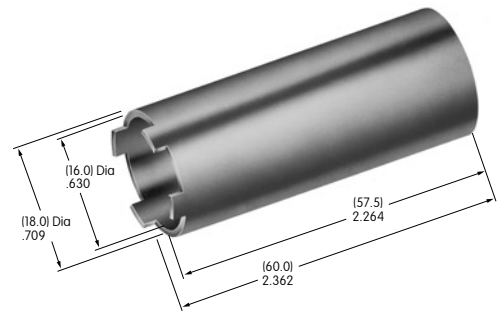

AT106
Socket Wrench
Aluminum with black alumite finish
Series: YB