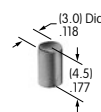

AT429
Indicator Cap
Polycarbonate
Colors: B C D E F G
Series: P01

AT431
Large Rotary Knob
Phenolic resin
Color: A
Series: HS PS TS

AT432
Small Rotary Knob
Phenolic resin
Color: A
Series: HS PS TS

AT433
Knob for Miniature Rotaries
Polyacetal
Color: A
Series: MR

AT434
Bat Lever Cap
Polyvinyl chloride
Colors: A B C E F G
Series: M

AT435
Screw-on Cap
Chrome/brass
Series: SB265 SB285

AT438
Design Rocker
Polycarbonate
Colors: B C D F G
Series: MLW

AT442
.394" Diameter Snap-on Cap
Polycarbonate
Colors: A B C E F G H
Series: EB M2B MB20

AT443
.315" Diameter Snap-on Cap
Polycarbonate
Colors: A B C E F G H
Series: EB M2B MB20

AT444
Bat Lever Conical Cap
Polyethylene
Colors: A B C E F G
Series: E M M2T

AT445
Cap for Color Tipped Cone Toggle
Polycarbonate
Colors: A B C E F G
Series: M

AT446
.748" Diameter Round Design Cap
Polycarbonate
Holder Color: A
Lens Colors: B C F G
Series: DLB

Color Codes: A Black B White C Red D Amber E Yellow F Green G Blue H Gray J Clear