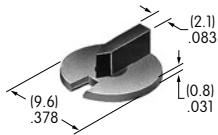

AT4180 ← **NEW**
Snap-on Knob
Knob: Black
Flange: Transparent brown
Series: FR01