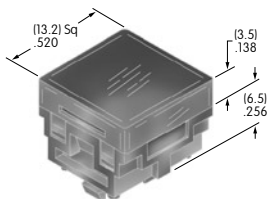

AT4176
Square Cap for Bright LED
Polycarbonate
Colors: JB JC JD JF
Series: LB

AT4177
Rectangular Cap for Bright LED
Polycarbonate
Colors: JB JC JD JF
Series: LB