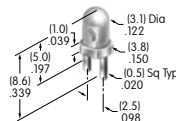

AT630
Single Element LED
Color: F
Series: HB
T-1 Bi-pin