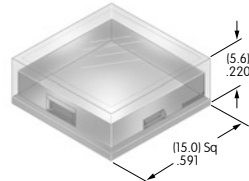

AT3077
Beveled Cap for Nonilluminated
Polycarbonate
Colors: A B C E F
Series: UB2