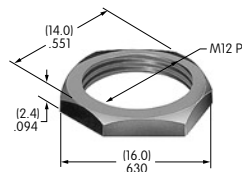

AT499
Protective Guard for Square
 Polycarbonate & polyamide
 Series: LB

AT500s

AT501 (M-metric H-inch)
Knurled Face Nut
 Chrome/brass
 Series: E EB M MB20 MB24 P

AT503
Hex Face Nut
 Chrome/brass
 Series: M P S SB WB WT