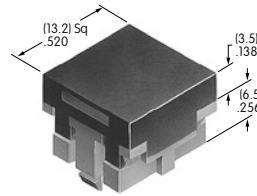

AT476
Square Solid Colored Cap
 Polycarbonate
 Colors: BJ CJ EJ FJ GJ
 Series: LB

AT477
Square Colored Insert Cap
 Polycarbonate
 Colors: JB JC JE JF JG
 Series: LB

AT480
Square Spot Illuminated Cap
 Polycarbonate
 Cap Colors: A B C F
 LED Colors: C D F CF
 Series: LB