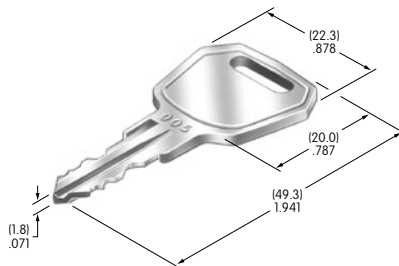

AT4153
Flat Key
Chrome/brass
Series: CKL