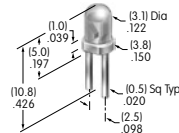

AT622
Double Element LED
Colors: C E F
Series: MLW
T-1 3/4 Pilot Slide Base

AT624
Single Element LED
Color: G
Series: HB
T-1 Bi-pin

AT625
Single Element LED
Color: G
Series: KB LB YB
T-1 Bi-pin

AT627
4-element LED
With Resistor; Volts: 5 12 24
Colors: C D F
Series: LB
T-1 Bi-pin

AT628
Double Element LED
Colors: C D F
Series: YB
T-1 Bi-pin

AT629
Single Element LED
Color: B
Series: HB
T-1 Bi-pin

AT630
Single Element LED
Color: F
Series: HB
T-1 Bi-pin

AT631
Single Element LED
Color: B
Series: KB LB YB
T-1 Bi-pin

AT632
Single Element LED
Color: F
Series: KB LB YB
T-1 Bi-pin

AT633
Single Element LED
Colors: C D F
Series: HB
T-1 Bi-pin

AT634
Single Element LED
Colors: C D F
Series: KB YB
T-1 1/4 Bi-pin

AT635
Single Element LED
Colors: C D F
Series: KB LB
T-1 1/2 Bi-pin

Color Codes: A Black B White C Red D Amber E Yellow F Green G Blue H Gray J Clear