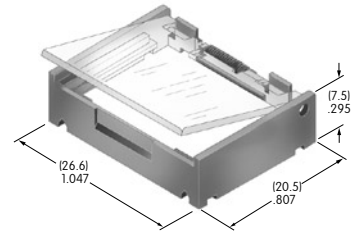

AT4172
Spring Loaded Protective Guard
Polycarbonate & polyamide
Coil spring: Stainless steel
Series: LB UB