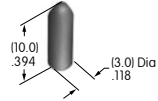

AT4000s

AT4001
Square Dust Cover
 Polyvinyl chloride & polyethylene
 Series: LB UB

AT4002
Round Dust Cover
 Polyvinyl chloride & polyethylene
 Series: LB

AT4003
.394" Bat Lever Cap
 Polyvinyl chloride
 Colors: A B C
 Series: A B