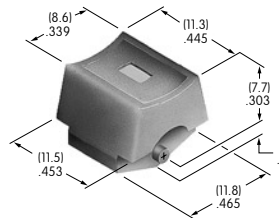

AT467
Short Paddle
Polyamide
Colors: A B C E F G H
Series: A B M