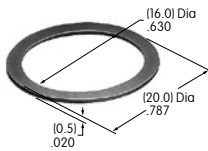

AT541
O-ring for Panel Seal with AT4115
Nitrile butadiene rubber
Series: YB