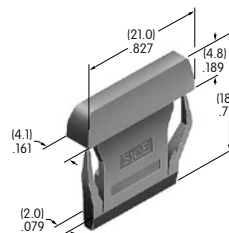

AT4144
Center Barrier
Polyamide
Color: A
Series: UB2