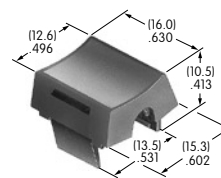

AT4119
Square Spot Illuminated Cap
 Polycarbonate
 Colors: AB
 Series: UB

AT4120
Rectangular Spot Illuminated Cap
 Polycarbonate
 Colors: AB
 Series: UB

AT4124
Actuator Key
 Chrome/brass
 Series: SK

AT4125
LED Rocker
 Polycarbonate
 Colors: B C E F
 Series: MLW