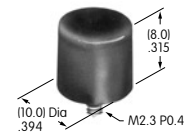

AT407
.394" Diameter Screw-on Cap
 PBT
 Colors: A B C E F G H
 Series: MB20

AT412
.748" Diameter Screw-on Cap
 Polystyrene
 Colors: A B C F
 Series: MB20 SCB WB

AT413
.315" Diameter Screw-on Cap
 PBT
 Colors: A B C E F G H
 Series: MB20