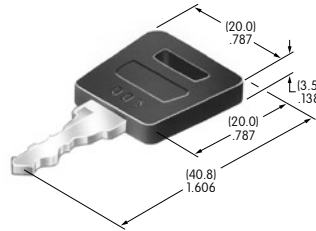

AT4147
Flat Key
Nickel/brass
with ABS handle
Color: A
Series: CKM