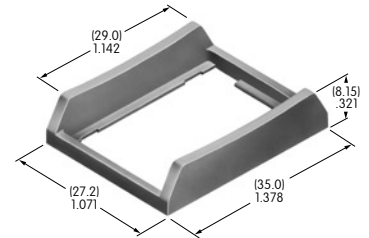

AT210
ON-OFF Plate for 6mm
Threaded Bushing
Aluminum
Colors: Red & black ink
Series: E M P

AT211
ON-OFF Plate for 6mm
Threaded Bushing
Aluminum
Colors: Red & black enamel
Series: E M P

AT212
Bezel with 2 AT617 LEDs
Polycarbonate
Color: A
Series: EB M MB24

AT213
Bezel with 2 AT618 LEDs
Polycarbonate
Color: A
Series: EB M MB24

AT214
ON-OFF Plate for 12mm
Threaded Bushing
Aluminum
Colors: Red & black ink
Series: M P S

AT215
ON-OFF Plate for 12mm
Threaded Bushing
Aluminum
Colors: Red & black enamel
Series: M P S

AT217
Barrier
Polyamide
Colors: A B H
Series: JWM

AT218
Barrier
Polyamide
Colors: A B H
Series: JWJ

AT219 ← **NEW**
Barrier
Polyamide
Color: A
Series: JWS

Color Codes: A Black B White C Red D Amber E Yellow F Green G Blue H Gray J Clear