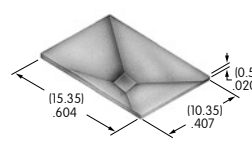

AT4119
Square Spot Illuminated Cap
Polycarbonate
Colors: AB
Series: UB