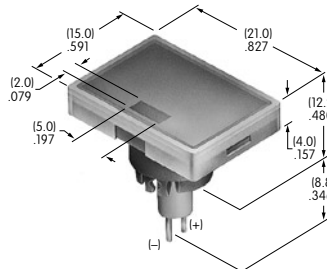

AT3014
Square Cap for Super Bright LED
Polycarbonate
Colors: JB
Series: YB