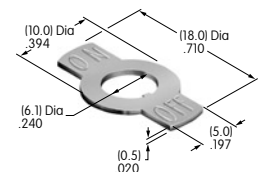

Polycarbonate

Color: A

Series: EB M MB24

AT209

ON-OFF Plate for 6mm Threaded Bushing

Nickel/brass

Series: E M P

Color Codes: A Black B White C Red D Amber E Yellow F Green G Blue H Gray J Clear