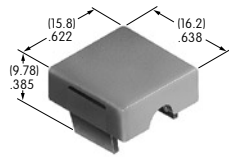

AT429
Indicator Cap
Polycarbonate
Colors: B C D E F G
Series: P01