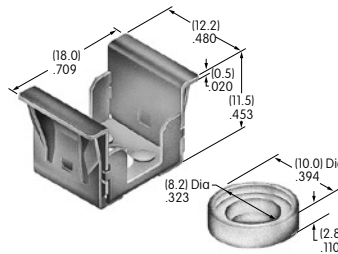

AT530
Panel Mount for Single Pole
Polyamide & polyacetel
Colors: A B C E F G H
Series: A AB

AT531
Panel Mount for Single or Double Pole
Polyamide & polyacetel
Colors: A B C E F G H
Series: A AB

AT532 (M-metric H-inch)
Dress Cap Nut
Nickel/brass
Series: E EB M MB20 MB24 P

AT532T (M-metric H-inch)
Threaded Through Dress Nut
Nickel/brass
Series: E EB M MB20 MB24 P

AT533T (M-metric H-inch)
Threaded Through Dress Nut
Nickel/brass
Series: E EB M MB20 MB24 P

Color Codes: A Black B White C Red D Amber E Yellow F Green G Blue H Gray J Clear