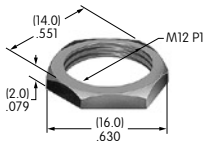

AT527A
Black Hex Face Nut
Chrome
Series: TL