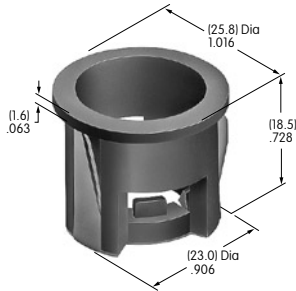

AT527A
Black Hex Face Nut
Chrome
Series: TL

AT528
Mounter for Round Cap
Glass fiber reinforced polyamide
Color: A
Series: DLB MB20

AT529
Mounter for Square Cap
Stainless steel frame
GFR PBT spacer
Series: EB