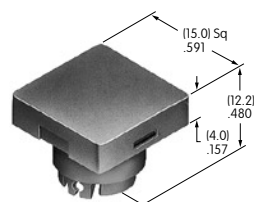

AT712
Double Pole
Straight PC Adaptor
 Glass fiber reinforced polyamide
 Series: LB

AT2100s

AT2107
Bezel
 Polyamide
 Colors: A B C E F G H
 Series: M M2100

AT3000s

AT3001
Square Solid Cap
 Polycarbonate
 Colors: BB CB EB FB GB
 Series: YB