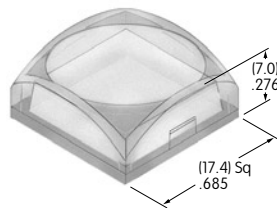

AT3081 ← **NEW**
Transparent Lens
Polycarbonate
Color: J
Series: HB2