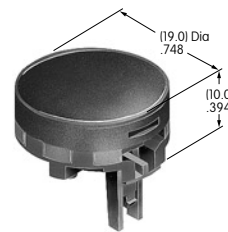

AT4165
Round Cap
for Bright LED
Polycarbonate
Colors: JB JC JD JF
Series: LB Panel Seal