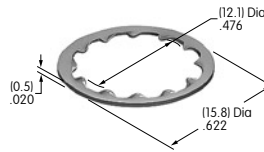

AT509
Internal Tooth Lockwasher
Chrome/zinc/steel
Series: M MR P S SB