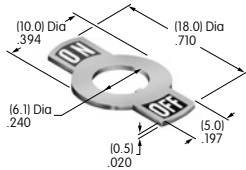

AT210
ON-OFF Plate for 6mm
Threaded Bushing
Aluminum
Colors: Red & black ink
Series: E M P

AT211
ON-OFF Plate for 6mm
Threaded Bushing
Aluminum
Colors: Red & black enamel
Series: E M P