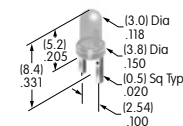

AT634
Single Element LED
Colors: C D F
Series: KB YB
T-1 1/4 Bi-pin