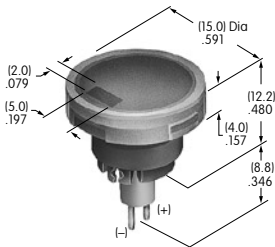

AT3011
Round Spot Illuminated Cap with Built-in LED
Polycarbonate
Cap Colors: JA JB JC JE JF
LED Colors: C D F CF
Volts: 2 5 12 24
Series: YB

AT3012
Rectangular Spot Illuminated Cap with Built-in LED
Polycarbonate
Cap Colors: JA JB JC JE JF
LED Colors: C D F CF
Volts: 2 5 12 24
Series: YB