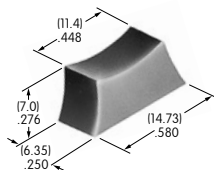

AT063
Washer
Nitrile butadiene rubber
Color: A
Series: B Threaded Bushing