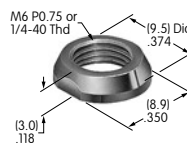

AT532 (M-metric H-inch)
Dress Cap Nut
 Nickel/brass
 Series: E EB M MB20 MB24 P

AT532T (M-metric H-inch)
Threaded Through Dress Nut
 Nickel/brass
 Series: E EB M MB20 MB24 P

AT533T (M-metric H-inch)
Threaded Through Dress Nut
 Nickel/brass
 Series: E EB M MB20 MB24 P