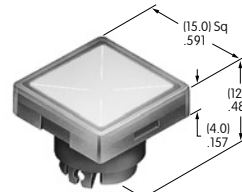

AT3015
Round Cap for Super Bright LED
Polycarbonate
Colors: JB
Series: YB