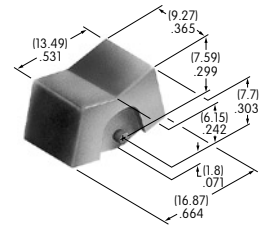

AT4149
.365" Wide Paddle
Polyamide
Colors: A B C E F G H
Series: M M2T P

AT4150
.450" Wide Rocker
Polyamide
Colors: A B C E F G H
Series: M M2T

AT4151
.450" Wide Paddle
Polyamide
Colors: A B C E F G H
Series: M M2T

AT4152
Tubular Key
Nickel/brass
Series: CKL

AT4153
Flat Key
Chrome/brass
Series: CKL

AT4156
.595" Wide Rocker
Polyamide
Colors: A B C E F G H
Series: M P

AT4157
.595" Wide Paddle
Polyamide
Colors: A B C E F G H
Series: M P

Color Codes: A Black B White C Red D Amber E Yellow F Green G Blue H Gray J Clear