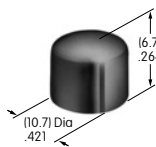

AT438
Design Rocker
Polycarbonate
Colors: B C D F G
Series: MLW