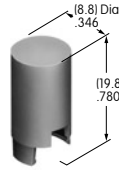

AT417
.346" Diameter Solid Color Cap
Polycarbonate
Colors: B C D E F G
Series: DLB