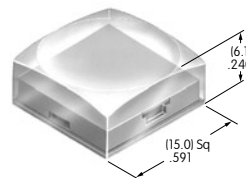

AT3074
Sculptured Cap for Illuminated
Polycarbonate
Colors: JB JC JD JF
Series: UB2