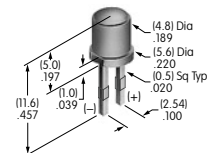

Color Codes: A Black B White C Red D Amber E Yellow F Green G Blue H Gray J Clear