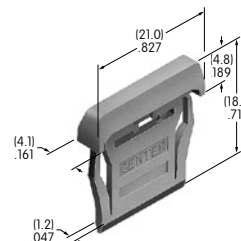

AT4145
Square Dust Cover
Lid: PVC
Gasket: Polyethylene
Series: UB2