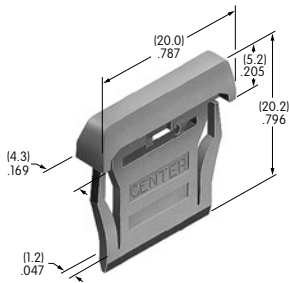

AT499
Protective Guard for Square
 Polycarbonate & polyamide
 Series: LB

AT500s

AT501 (M-metric H-inch)
Knurled Face Nut
 Chrome/brass
 Series: E EB M MB20 MB24 P

AT503
Hex Face Nut
 Chrome/brass
 Series: M P S SB WB WT