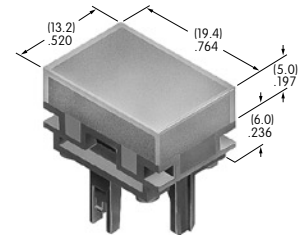

AT4024
Protective Guard
Polycarbonate & polyamide
Series: KB

AT4025
Rectangular Dust Cover
Polyvinyl chloride & polyamide
Series: KB

AT4026
Rectangular Solid Colored Cap
Polycarbonate
Colors: BJ CJ EJ FJ GJ
Series: LB

AT4027
Rectangular Colored Insert Cap
Polycarbonate
Colors: JB JC JE JF JG
Series: LB

AT4030
Rectangular Nonilluminated Cap
Polycarbonate
Colors: A B C E F G H
Series: LB

AT4031
Square Cap for Bright & Super Bright LED
Polycarbonate
Colors: JB
Series: HB

AT4032
Round Cap for Bright & Super Bright LED
Polycarbonate
Colors: JB
Series: HB

AT4033
Square Indicator Cap
Polycarbonate
Colors: JB
Series: HB

AT4034
Round Indicator Cap
Polycarbonate
Colors: JB
Series: HB

AT4035
Square Nonilluminated Cap
Polycarbonate
Colors: A B C E F G
Series: HB

AT4036
Round Nonilluminated Cap
Polycarbonate
Colors: B C E F G
Series: HB

Color Codes: A Black B White C Red D Amber E Yellow F Green G Blue H Gray J Clear