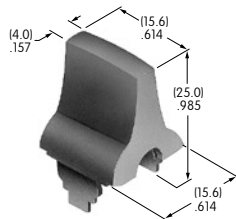

AT422
Slip-on Cap
 Polyethylene
 Colors: A B C E F G
 Series: SB40

AT423
Push-Pull Knob
 Polyamide
 Colors: A C
 Series: SB282

AT424
Push-Pull Knob
 Phenolic resin
 Color: A
 Series: SB862

AT426
Solid Color Paddle
 Polycarbonate
 Colors: A B C D E F G
 Series: MLW