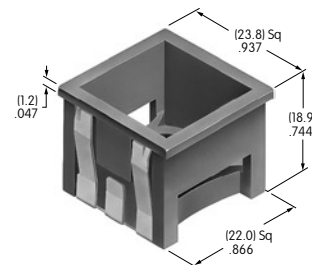

AT516
O-ring
Nitrile butadiene rubber
Series: M MB20

AT517
Mounter for Square Cap
Glass fiber reinforced polyamide
Color: A
Series: DLB