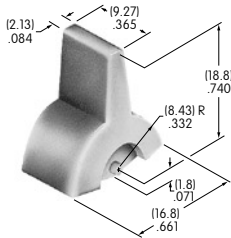

AT4149
.365" Wide Paddle
 Polyamide
 Colors: A B C E F G H
 Series: M M2T P

AT4150
.450" Wide Rocker
 Polyamide
 Colors: A B C E F G H
 Series: M M2T

AT4151
.450" Wide Paddle
 Polyamide
 Colors: A B C E F G H
 Series: M M2T