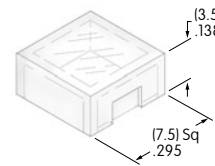

AT3082 ← **NEW**
Translucent Diffuser
Polycarbonate
Color: B
Series: HB2