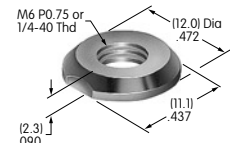

AT532 (M-metric H-inch)
Dress Cap Nut
 Nickel/brass
 Series: E EB M MB20 MB24 P

AT532T (M-metric H-inch)
Threaded Through Dress Nut
 Nickel/brass
 Series: E EB M MB20 MB24 P

AT533T (M-metric H-inch)
Threaded Through Dress Nut
 Nickel/brass
 Series: E EB M MB20 MB24 P