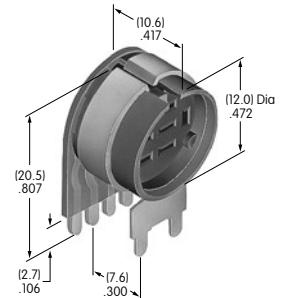

AT073
Mounting Nut
 Nickel/brass
 Series: HB

AT074
Mounting Nut for LB Panel Seal
 Chromate/brass
 Series: LB

AT075
O-ring for LB Panel Seal
 Nitrile butadiene rubber
 Series: LB

AT077
Single Pole Right Angle PC Adaptor
 Fiberglass reinforced polyamide
 Series: KB