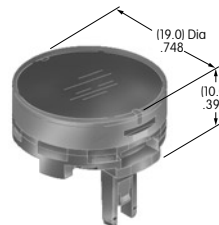

AT4176
Square Cap for Bright LED
 Polycarbonate
 Colors: JB JC JD JF
 Series: LB

AT4177
Rectangular Cap for Bright LED
 Polycarbonate
 Colors: JB JC JD JF
 Series: LB

AT4178
Round Cap for Bright LED
 Polycarbonate
 Colors: JB JC JD JF
 Series: LB