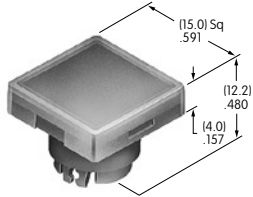

AT3004
Square Cap for Bright LED & Bicolor
Polycarbonate
Colors: JB JC JD JF
Series: YB

AT3005
Round Cap for Bright LED & Bicolor
Polycarbonate
Colors: JB JC JD JF
Series: YB