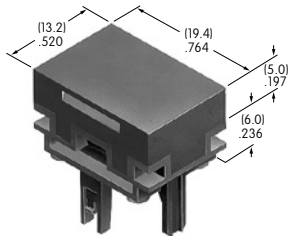

AT4030
Rectangular Nonilluminated Cap
Polycarbonate
Colors: A B C E F G H
Series: LB