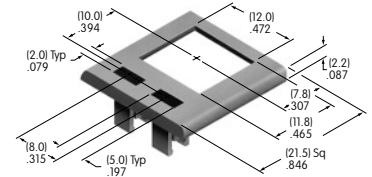

AT210
ON-OFF Plate for 6mm
Threaded Bushing
Aluminum
Colors: Red & black ink
Series: E M P

AT211
ON-OFF Plate for 6mm
Threaded Bushing
Aluminum
Colors: Red & black enamel
Series: E M P

AT212
Bezel with 2 AT617 LEDs
Polycarbonate
Color: A
Series: EB M MB24

AT213
Bezel with 2 AT618 LEDs
Polycarbonate
Color: A
Series: EB M MB24

AT214
ON-OFF Plate for 12mm
Threaded Bushing
Aluminum
Colors: Red & black ink
Series: M P S

AT215
ON-OFF Plate for 12mm
Threaded Bushing
Aluminum
Colors: Red & black enamel
Series: M P S

AT217
Barrier
Polyamide
Colors: A B H
Series: JWM

AT218
Barrier
Polyamide
Colors: A B H
Series: JWJ

AT219 ← **NEW**
Barrier
Polyamide
Color: A
Series: JWS

Color Codes: A Black B White C Red D Amber E Yellow F Green G Blue H Gray J Clear