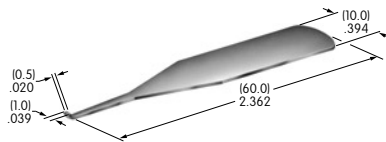

AT100s

AT105
Cap Removal Tool
Stainless steel
Series: HB KB LB UB YB

AT106
Socket Wrench
Aluminum with black alumite finish
Series: YB

AT107
Lamp Extractor
Polyvinyl chloride
Series: KB LW MLW YB

AT108
Socket Wrench
Aluminum
Series: KB

AT109
Cap Extractor
Stainless steel
Series: HB KB LB UB YB

AT110
Socket Wrench
Brass
Series: HB

Color Codes: A Black B White C Red D Amber E Yellow F Green G Blue H Gray J Clear