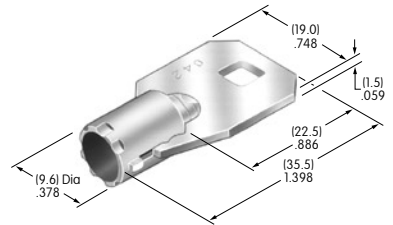

AT4152
Tubular Key
Nickel/brass
Series: CKL