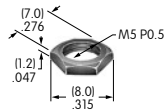

AT537
O-ring
Nitrile butadiene rubber
Series: S