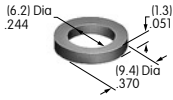

AT535
Rubber Ring for MR Panel Seal
Nitrile butadiene rubber
Series: MRK

AT536
Hex Nut
Nickel/brass
Series: FB