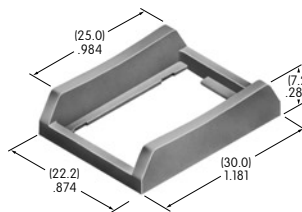

AT218
Barrier
Polyamide
Colors: A B H
Series: JWJ