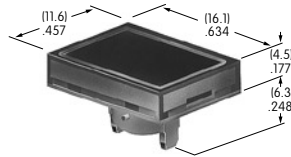

AT4160
Round Cap
for Bright LED
Polycarbonate
Colors: JC JD JF
Series: KB