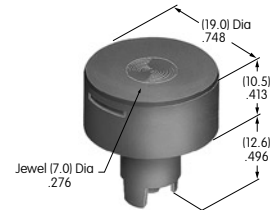

AT452
Rectangular Insert
Polycarbonate
Colors: A B C F G H
Series: MB20 SCB
Used with Screw Adaptor AT080

AT453
Rectangular Shroud
Polycarbonate
Colors: A B H
Series: MB20 SCB

AT454
Round Insert
Polycarbonate
Colors: A B C F G H
Series: MB20 SCB
Used with Screw Adaptor AT080

AT455
Round Shroud
Polycarbonate
Colors: A B H
Series: MB20 SCB

AT460
Long Plastic Toggle Tip
Polyethylene
Colors: A B C E F G
Series: M

AT461
.476" Wide Paddle
Polycarbonate
Colors: A B C E F G H
Series: M M2T

AT463
.748" Square Spot Illuminated Cap
Polycarbonate
Color: A
Series: DLB

AT464
.748" Diameter Spot Illuminated Cap
Polycarbonate
Color: A
Series: DLB

AT465
.453" Square Cap
Polycarbonate
Colors: A B C E F G H
Series: EB MB24

AT466
.453" False Illuminated Rocker
Polycarbonate
Cap Color: A
Window Color: B/C
Series: M

AT467
Short Paddle
Polyamide
Colors: A B C E F G H
Series: A B M

AT468
Long Paddle
Polyamide
Colors: A B C E F G H
Series: A B M

Color Codes: A Black B White C Red D Amber E Yellow F Green G Blue H Gray J Clear