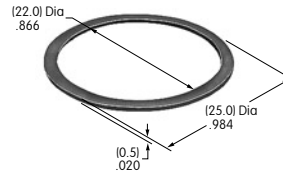

AT065-1
Panel Frame for Rocker & Paddle .450" Wide
Polyamide
Color: A
Series: M

AT065-2
Panel Frame for Rocker & Paddle .450" Wide
Polyamide
Color: A
Series: M

AT066
.300" Wide Rocker
Polyamide
Color: A B C E F G
Series: A

AT070
LED for AT208 Bezel
Colors: C F
Series: EB M MB24

AT065-1 accommodates
panel thickness
1.2 ~ 2.3mm
(.047 ~ .090")

AT065-2 accommodates
panel thickness
1.57 ~ 3.18mm
(.062 ~ .125")

AT073
Mounting Nut
Nickel/brass
Series: HB

AT074
Mounting Nut for LB Panel Seal
Chromate/brass
Series: LB

AT075
O-ring for LB Panel Seal
Nitrile butadiene rubber
Series: LB

AT077
Single Pole Right Angle PC Adaptor
Fiberglass reinforced polyamide
Series: KB

AT078
.315" Diameter Screw-on Cap
Polystyrene
Colors: A B C E F G H
Series: MB20 SCB WB

AT079
.394" Diameter Screw-on Cap
Polystyrene
Colors: A B C E F G H
Series: MB20 SCB WB

AT080
Screw Adaptor for AT452 & AT454
Brass
Series: MB20 SCB

Color Codes: A Black B White C Red D Amber E Yellow F Green G Blue H Gray J Clear