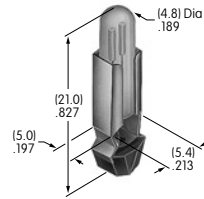

AT604
Incandescent Lamp
Volts: 6 14 28
Series: DLB
T-1 3/4 Midget Groove Base