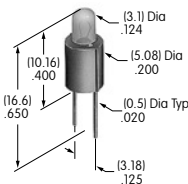

AT607N
Neon Lamp
Volts: 110
Series: LB
T-1 Bi-pin