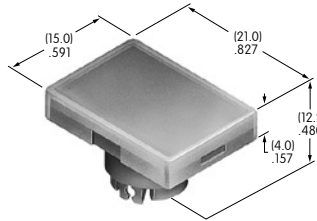

AT3004
Square Cap for Bright LED & Bicolor
Polycarbonate
Colors: JB JC JD JF
Series: YB

AT3005
Round Cap for Bright LED & Bicolor
Polycarbonate
Colors: JB JC JD JF
Series: YB

AT3006
Rectangular Cap for Bright LED & Bicolor
Polycarbonate
Colors: JB JC JD JF
Series: YB

AT3010
Square Spot Illuminated Cap with Built-in LED
Polycarbonate
Cap Colors: JA JB JC JE JF
LED Colors: C D F CF
Volts: 2 5 12 24
Series: YB

AT3011
Round Spot Illuminated Cap with Built-in LED
Polycarbonate
Cap Colors: JA JB JC JE JF
LED Colors: C D F CF
Volts: 2 5 12 24
Series: YB

AT3012
Rectangular Spot Illuminated Cap with Built-in LED
Polycarbonate
Cap Colors: JA JB JC JE JF
LED Colors: C D F CF
Volts: 2 5 12 24
Series: YB

AT3014
Square Cap for Super Bright LED
Polycarbonate
Colors: JB
Series: YB

AT3015
Round Cap for Super Bright LED
Polycarbonate
Colors: JB
Series: YB

AT3016
Rectangular Cap for Super Bright LED
Polycarbonate
Colors: JB
Series: YB

AT3021
Flat Cap for Barrier Flange
Polyphenylene oxide
Colors: A B C H
Series: JP

AT3073
Sculptured Cap for Nonilluminated
Polycarbonate
Colors: JA JB JC JE JF
Series: UB2

AT3074
Sculptured Cap for Illuminated
Polycarbonate
Colors: JB JC JD JF
Series: UB2

Color Codes: A Black B White C Red D Amber E Yellow F Green G Blue H Gray J Clear