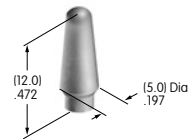

Color Codes: A Black B White C Red D Amber E Yellow F Green G Blue H Gray J Clear