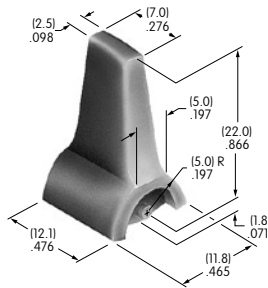

AT460
Long Plastic Toggle Tip
Polyethylene
Colors: A B C E F G
Series: M

AT461
.476" Wide Paddle
Polycarbonate
Colors: A B C E F G H
Series: M M2T

AT463
.748" Square Spot Illuminated Cap
Polycarbonate
Color: A
Series: DLB