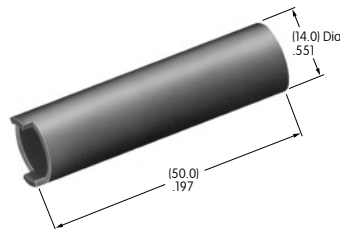

AT109
Cap Extractor
 Stainless steel
 Series: HB KB LB UB YB

AT110
Socket Wrench
 Brass
 Series: HB

Color Codes: A Black B White C Red D Amber E Yellow F Green G Blue H Gray J Clear

AT111

Lamping Tool

Stainless steel