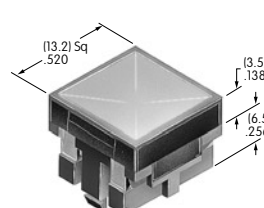

AT4130
Rectangular Cap for Super Bright LED
Polycarbonate
Colors: JB
Series: LB