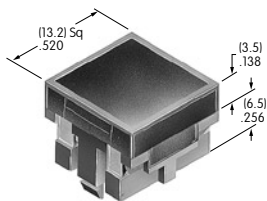

AT4162
Square Cap
for Bright LED
Polycarbonate
Colors: JB JC JD JF
Series: LB

AT4163
Rectangular Cap
for Bright LED
Polycarbonate
Colors: JB JC JD JF
Series: LB