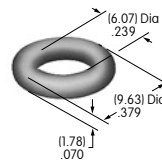

AT506
Locking Ring
Chrome/zinc/steel
Series: M MB20 SB

AT507 (M-metric H-inch)
Locking Ring
Chrome/zinc/steel
Series: E EB M MB20
MB24 MR P

AT508
Internal Tooth Lockwasher
Chrome/zinc/steel
Series: M P S SB SK TL WB WT

AT509
Internal Tooth Lockwasher
Chrome/zinc/steel
Series: M MR P S SB

AT511 (M-metric H-inch)
Knurled Cap Nut
Chrome/brass
Series: E EB M MB20 MB24 P

AT512 (M-metric H-inch)
Conical Nut
Chrome/brass
Series: EB MB20

AT512C (M-metric H-inch)
Conical Nut
Chrome/brass
Series: EB MB20

AT513H
Hex Nut
Nickel/brass
Series: M MB20 MB24

AT513M
Hex Nut
Nickel/brass
Series: B E EB M
MB20 MR P

AT515 (M-metric H-inch)
Locking Ring for D Flat Bushing
Chromate/zinc/steel
Series: M MB24

AT516
O-ring
Nitrile butadiene rubber
Series: M MB20

AT517
Mounter for Square Cap
Glass fiber reinforced polyamide
Color: A
Series: DLB

Color Codes: A Black B White C Red D Amber E Yellow F Green G Blue H Gray J Clear