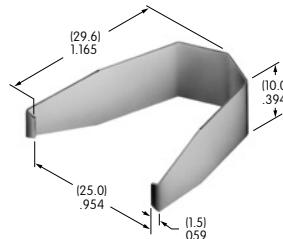

AT109
Cap Extractor
 Stainless steel
 Series: HB KB LB UB YB

AT110
Socket Wrench
 Brass
 Series: HB

Color Codes: A Black B White C Red D Amber E Yellow F Green G Blue H Gray J Clear

AT111

Lamping Tool

Stainless steel