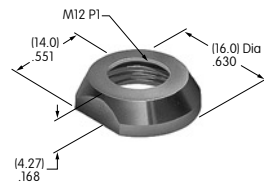

AT056T
Threaded Through Dress Nut
Chrome/brass
Series: M P S