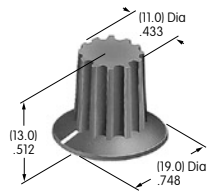

AT429
Indicator Cap
Polycarbonate
Colors: B C D E F G
Series: P01

AT431
Large Rotary Knob
Phenolic resin
Color: A
Series: HS PS TS

AT432
Small Rotary Knob
Phenolic resin
Color: A
Series: HS PS TS

AT433
Knob for Miniature Rotaries
Polyacetal
Color: A
Series: MR

AT434
Bat Lever Cap
Polyvinyl chloride
Colors: A B C E F G
Series: M

AT435
Screw-on Cap
Chrome/brass
Series: SB265 SB285

AT438
Design Rocker
Polycarbonate
Colors: B C D F G
Series: MLW

AT442
.394" Diameter Snap-on Cap
Polycarbonate
Colors: A B C E F G H
Series: EB M2B MB20

AT443
.315" Diameter Snap-on Cap
Polycarbonate
Colors: A B C E F G H
Series: EB M2B MB20

AT444
Bat Lever Conical Cap
Polyethylene
Colors: A B C E F G
Series: E M M2T

AT445
Cap for Color Tipped Cone Toggle
Polycarbonate
Colors: A B C E F G
Series: M

AT446
.748" Diameter Round Design Cap
Polycarbonate
Holder Color: A
Lens Colors: B C F G
Series: DLB

Color Codes: A Black B White C Red D Amber E Yellow F Green G Blue H Gray J Clear