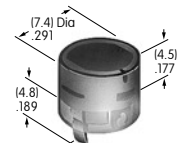

Color Codes: A Black B White C Red D Amber E Yellow F Green G Blue H Gray J Clear