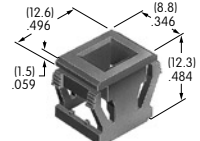

AT518
Locking Ring
Chromate/zinc/steel
Series: HS PS TS

AT520
Lockwasher
Chromate/zinc/steel
Series: HS PS TS

AT526
Hex Mounting Nut
Nickel/steel
Series: HS PS TS

AT527 (M-metric H-inch)
Hex Mounting Nut
Nickel/steel
Series: M P S SB SK

AT527A
Black Hex Face Nut
Chrome
Series: TL

AT528
Mounter for Round Cap
Glass fiber reinforced polyamide
Color: A
Series: DLB MB20

AT529
Mounter for Square Cap
Stainless steel frame
GFR PBT spacer
Series: EB

AT530
Panel Mount for Single Pole
Polyamide & polyacetel
Colors: A B C E F G H
Series: A AB

AT531
Panel Mount for Single or Double Pole
Polyamide & polyacetel
Colors: A B C E F G H
Series: A AB

AT532 (M-metric H-inch)
Dress Cap Nut
Nickel/brass
Series: E EB M MB20 MB24 P

AT532T (M-metric H-inch)
Threaded Through Dress Nut
Nickel/brass
Series: E EB M MB20 MB24 P

AT533T (M-metric H-inch)
Threaded Through Dress Nut
Nickel/brass
Series: E EB M MB20 MB24 P

Color Codes: A Black B White C Red D Amber E Yellow F Green G Blue H Gray J Clear