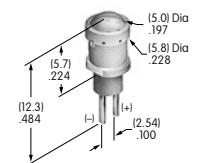

Color Codes: A Black B White C Red D Amber E Yellow F Green G Blue H Gray J Clear