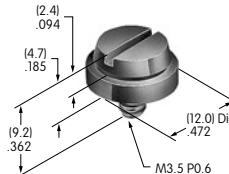

Color Codes: A Black B White C Red D Amber E Yellow F Green G Blue H Gray J Clear