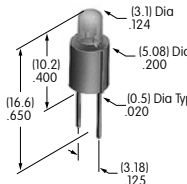

AT611
Incandescent Lamp
Volts: 5 12
Series: KB YB
T-1 Bi-pin