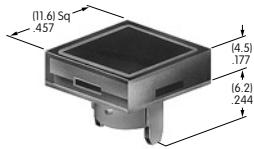

AT4158
Square Cap
for Bright LED
Polycarbonate
Colors: JC JD JF
Series: KB

AT4159
Rectangular Cap
for Bright LED
Polycarbonate
Colors: JC JD JF
Series: KB