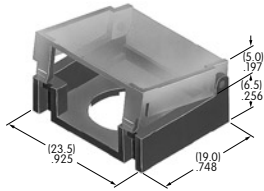

AT4024
Protective Guard
Polycarbonate & polyamide
Series: KB

AT4025
Rectangular Dust Cover
Polyvinyl chloride & polyamide
Series: KB