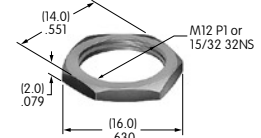

AT518
Locking Ring
Chromate/zinc/steel
Series: HS PS TS

AT520
Lockwasher
Chromate/zinc/steel
Series: HS PS TS

AT526
Hex Mounting Nut
Nickel/steel
Series: HS PS TS

AT527 (M-metric H-inch)
Hex Mounting Nut
Nickel/steel
Series: M P S SB SK

AT527A
Black Hex Face Nut
Chrome
Series: TL

AT528
Mounter for Round Cap
Glass fiber reinforced polyamide
Color: A
Series: DLB MB20

AT529
Mounter for Square Cap
Stainless steel frame
GFR PBT spacer
Series: EB

AT530
Panel Mount for Single Pole
Polyamide & polyacetel
Colors: A B C E F G H
Series: A AB

AT531
Panel Mount for Single or Double Pole
Polyamide & polyacetel
Colors: A B C E F G H
Series: A AB

AT532 (M-metric H-inch)
Dress Cap Nut
Nickel/brass
Series: E EB M MB20 MB24 P

AT532T (M-metric H-inch)
Threaded Through Dress Nut
Nickel/brass
Series: E EB M MB20 MB24 P

AT533T (M-metric H-inch)
Threaded Through Dress Nut
Nickel/brass
Series: E EB M MB20 MB24 P

Color Codes: A Black B White C Red D Amber E Yellow F Green G Blue H Gray J Clear