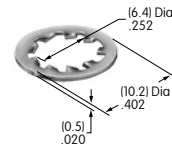

AT508
Internal Tooth Lockwasher
 Chrome/zinc/steel
 Series: M P S SB SK TL WB WT

AT509
Internal Tooth Lockwasher
 Chrome/zinc/steel
 Series: M MR P S SB

AT511 (M-metric H-inch)
Knurled Cap Nut
 Chrome/brass
 Series: E EB M MB20 MB24 P