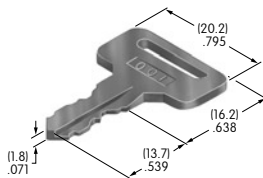

AT4125
LED Rocker
Polycarbonate
Colors: B C E F
Series: MLW