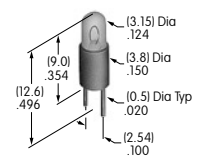

AT600s

AT602
Incandescent Lamp
Volts: 6 12 18 24 28
Series: LW MLW
T-1 1/2 Pilot Slide Base

AT602N
Neon Lamp
Volts: 110
Series: LW MLW
T-1 1/2 Pilot Slide Base

AT604
Incandescent Lamp
Volts: 6 14 28
Series: DLB
T-1 3/4 Midget Groove Base

AT604N
Neon Lamp
Volts: 110
Series: DLB
T-1 3/4 Midget Groove Base

AT607
Incandescent Lamp
Volts: 5 12
Series: LB
T-1 Bi-pin

AT607N
Neon Lamp
Volts: 110
Series: LB
T-1 Bi-pin

AT611
Incandescent Lamp
Volts: 5 12
Series: KB YB
T-1 Bi-pin

AT615
Neon Lamp
Volts: 110
Series: KB
T-1 Bi-pin

AT617
Single Element LED
Colors: C E F
Used for AT212 Bezel

AT618
Single Element LED
Colors: C E F
Used for AT213 Bezel

AT621
6-element Bicolor LED
Colors: CF
Series: YB
T-1 1/2 Bi-pin

Color Codes: A Black B White C Red D Amber E Yellow F Green G Blue H Gray J Clear