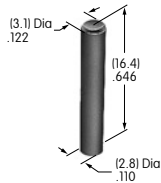

AT460
Long Plastic Toggle Tip
Polyethylene
Colors: A B C E F G
Series: M