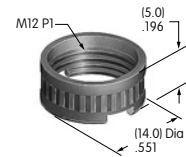

AT062
.250" Wide Rocker
Polyamide
Colors: A B C E F G
Series: A