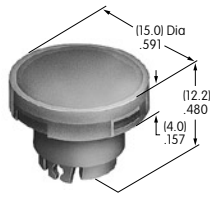

AT3006
Rectangular Cap for Bright LED & Bicolor
Polycarbonate
Colors: JB JC JD JF
Series: YB