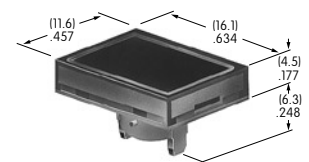

Color Codes: A Black B White C Red D Amber E Yellow F Green G Blue H Gray J Clear