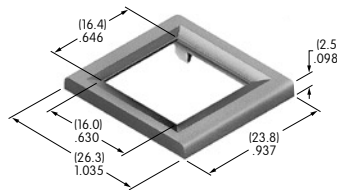

AT9000s

AT9201
Bezel
 Polycarbonate
 Colors: A B C E F G H
 Series: MLW

AT9410
Round Splash Cover
 Lid: Polyvinyl chloride
 Base: Polyethylene
 O-ring: Nitrile butadiene rubber
 Series: LB Panel Seal