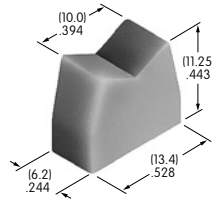

AT4063
.157" Diameter Slip-on Cap
Polyamide
Colors: A B C
Series: GB G3B

AT4064
.248" Bat Lever Cap
Polyvinyl chloride
Colors: A B C
Series: A B