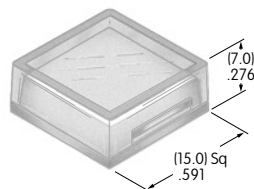

AT3085 ← **NEW**
17.4mm Flat Cap with Lens/Diffuser
Polycarbonate
Colors: JB
Series: KP01