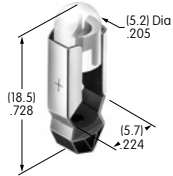

AT622
Double Element LED
Colors: C E F
Series: MLW
T-1 3/4 Pilot Slide Base

AT624
Single Element LED
Color: G
Series: HB
T-1 Bi-pin