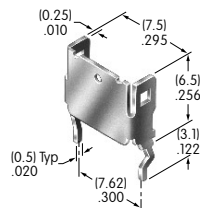

AT546
Mounting Bracket for Block Mounting
Tin/phosphor bronze
Series: GB2

AT547
Mounter for AT4140
Polyamide
Color: A
Series: JB