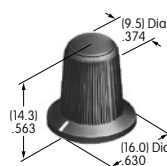

AT4081
Actuator Key
 Chrome/zinc alloy
 Series: SK

AT4082
Actuator Key
 Chrome/zinc alloy
 Series: SK

AT4094
Actuator Key
 Polyacetal
 Color: A
 Series: SK

AT4100s

AT4103
Small Color Tipped Knob
 Polyester with polyamide tip
 Base Color: A
 Tip Colors: A B C E F G H
 Series: MR