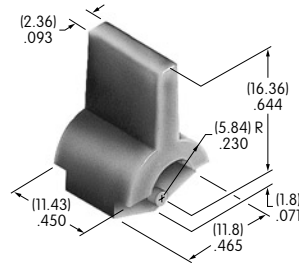

AT4149
.365" Wide Paddle
 Polyamide
 Colors: A B C E F G H
 Series: M M2T P

AT4150
.450" Wide Rocker
 Polyamide
 Colors: A B C E F G H
 Series: M M2T

AT4151
.450" Wide Paddle
 Polyamide
 Colors: A B C E F G H
 Series: M M2T