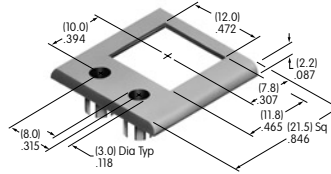

AT213
Bezel with 2 AT618 LEDs
Polycarbonate
Color: A
Series: EB M MB24