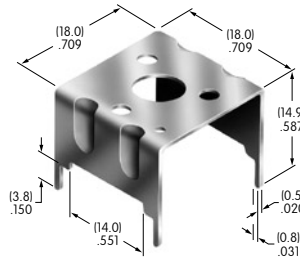

AT543
Support Bracket
Tin/steel
Series: MRK