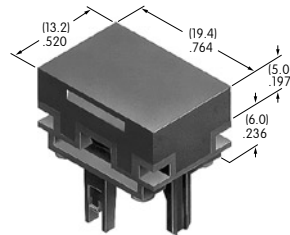

AT4027
Rectangular Colored Insert Cap
Polycarbonate
Colors: JB JC JE JF JG
Series: LB