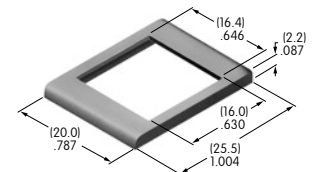

AT111

Lamping Tool

Stainless steel

Series: HB KB YB

AT112

Socket Wrench

Nickel/brass

Series: LB

AT200s

AT201

ON-OFF Plate for 12mm Threaded Bushing

Nickel/brass

Series: M P S

AT202

ON-OFF Plate for 12mm Threaded Bushing

Aluminum

Colors: Red & black enamel

Series: M P S

AT204

Bezel

Polycarbonate

Colors: A B C D E F G H

Series: MLW

AT206

Bezel

Polycarbonate

Colors: A B C E F G H

Series: LW

AT207

Bezel

Polycarbonate

Colors: A B C E F G H

Series: EB MB24

AT208

Bezel with AT070 LED

Polycarbonate

Color: A

Series: EB M MB24

AT209

ON-OFF Plate for 6mm Threaded Bushing

Nickel/brass

Series: E M P

Color Codes: A Black B White C Red D Amber E Yellow F Green G Blue H Gray J Clear