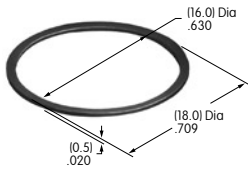

AT100s

AT105
Cap Removal Tool
Stainless steel
Series: HB KB LB UB YB

AT106
Socket Wrench
Aluminum with black alumite finish
Series: YB

AT107
Lamp Extractor
Polyvinyl chloride
Series: KB LW MLW YB

AT108
Socket Wrench
Aluminum
Series: KB

AT109
Cap Extractor
Stainless steel
Series: HB KB LB UB YB

AT110
Socket Wrench
Brass
Series: HB

Color Codes: A Black B White C Red D Amber E Yellow F Green G Blue H Gray J Clear