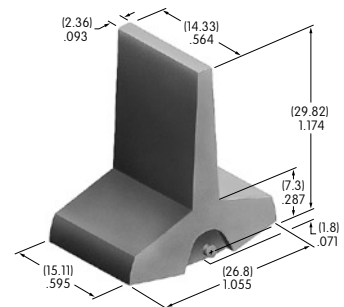

AT4157
.595" Wide Paddle
Polyamide
Colors: A B C E F G H
Series: M P

Color Codes: A Black B White C Red D Amber E Yellow F Green G Blue H Gray J Clear