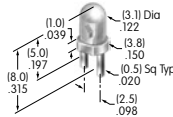

AT625
Single Element LED
Color: G
Series: KB LB YB
T-1 Bi-pin