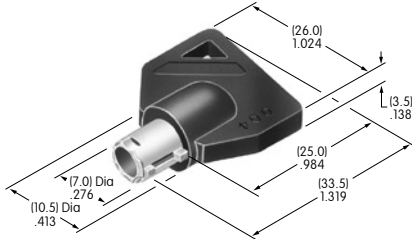

AT4146
Tubular Key
Nickel/brass
with ABS handle
Color: A
Series: CKM