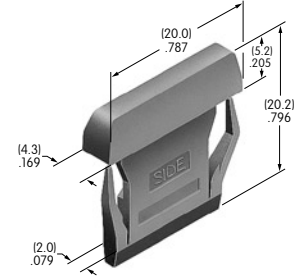

AT497
End Barrier
Polyamide
Color: A
Series: LB