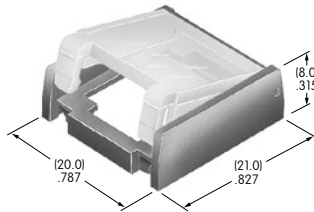

AT499
Protective Guard for Square
 Polycarbonate & polyamide
 Series: LB

AT500s

AT501 (M-metric H-inch)
Knurled Face Nut
 Chrome/brass
 Series: E EB M MB20 MB24 P

AT503
Hex Face Nut
 Chrome/brass
 Series: M P S SB WB WT