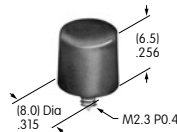

AT400s

AT401
Splashproof Boot Assembly
Nitrile butadiene rubber for A
Ethylene propylene rubber for H
Colors: A H
Series: M P S WT

AT401P
O-ring
Natural rubber
Color: A
Series: M MB2000 WB WT TL

AT402
Splashproof Boot
Silicon rubber for A C E F
Ethylene propylene rubber for H
Colors: A C E F H
Series: M P S

AT402S
Splashproof Boot
Silicon rubber
Color: A
Series: M

AT405
Solid Color Rocker
Polycarbonate
Colors: A B C D E F G
Series: MLW

AT406
Bat Lever Cap
Polyvinyl chloride
Colors: A B C E F G
Series: M P S

AT407
.394" Diameter Screw-on Cap
PBT
Colors: A B C E F G H
Series: MB20

AT412
.748" Diameter Screw-on Cap
Polystyrene
Colors: A B C F
Series: MB20 SCB WB

AT413
.315" Diameter Screw-on Cap
PBT
Colors: A B C E F G H
Series: MB20

AT414
.520" Diameter Screw-on Cap
PBT
Colors: A B C D E F G H
Series: MB20 SB SCB WB

AT415
Bat Lever Cap
Polyethylene
Colors: A B C E F G
Series: E M M2T

Color Codes: A Black B White C Red D Amber E Yellow F Green G Blue H Gray J Clear