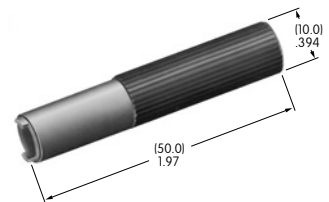

AT109
Cap Extractor
 Stainless steel
 Series: HB KB LB UB YB

AT110
Socket Wrench
 Brass
 Series: HB

Color Codes: A Black B White C Red D Amber E Yellow F Green G Blue H Gray J Clear

AT111

Lamping Tool

Stainless steel