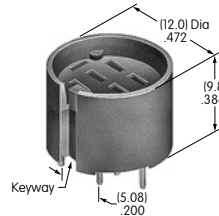

AT700s

AT701
Single Pole
Straight PC Adaptor
Glass fiber reinforced polyamide
Series: KB

AT702
Double Pole
Straight PC Adaptor
Glass fiber reinforced polyamide
Series: KB

AT711
Single Pole
Straight PC Adaptor
Glass fiber reinforced polyamide
Series: LB

AT712
Double Pole
Straight PC Adaptor
Glass fiber reinforced polyamide
Series: LB

AT2100s

AT2107
Bezel
Polyamide
Colors: A B C E F G H
Series: M M2100

AT3000s

AT3001
Square Solid Cap
Polycarbonate
Colors: BB CB EB FB GB
Series: YB

AT3002
Round Solid Cap
Polycarbonate
Colors: BB CB EB FB GB
Series: YB

AT3003
Rectangular Solid Cap
Polycarbonate
Colors: BB CB EB FB GB
Series: YB

Color Codes: A Black B White C Red D Amber E Yellow F Green G Blue H Gray J Clear