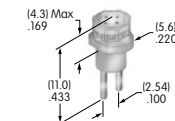

AT635
Single Element LED
Colors: C D F
Series: KB LB
T-1 1/2 Bi-pin