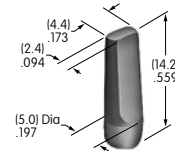

Color Codes: A Black B White C Red D Amber E Yellow F Green G Blue H Gray J Clear