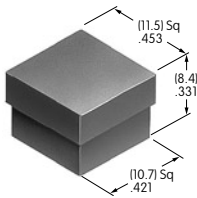

AT465
.453" Square Cap
Polycarbonate
Colors: A B C E F G H
Series: EB MB24

AT466
.453" False Illuminated Rocker
Polycarbonate
Cap Color: A
Window Color: B/C
Series: M