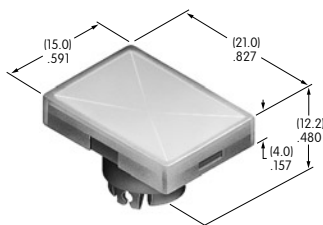

AT3016
Rectangular Cap for Super Bright LED
Polycarbonate
Colors: JB
Series: YB

AT3021
Flat Cap for Barrier Flange
Polyphenylene oxide
Colors: A B C H
Series: JP