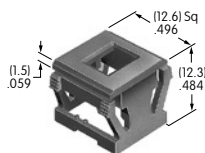

AT531
Panel Mount for Single or Double Pole
Polyamide & polyacetel
Colors: A B C E F G H
Series: A AB

AT532 (M-metric H-inch)
Dress Cap Nut
Nickel/brass
Series: E EB M MB20 MB24 P