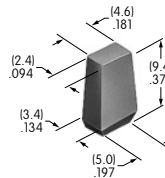

AT468
Long Paddle
Polyamide
Colors: A B C E F G H
Series: A B M