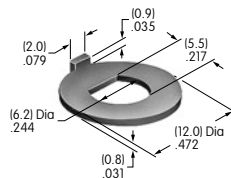

AT516
O-ring
Nitrile butadiene rubber
Series: M MB20