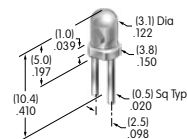

AT632
Single Element LED
Color: F
Series: KB LB YB
T-1 Bi-pin

AT633
Single Element LED
Colors: C D F
Series: HB
T-1 Bi-pin