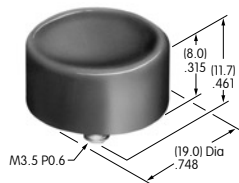

AT407
.394" Diameter Screw-on Cap
 PBT
 Colors: A B C E F G H
 Series: MB20

AT412
.748" Diameter Screw-on Cap
 Polystyrene
 Colors: A B C F
 Series: MB20 SCB WB

AT413
.315" Diameter Screw-on Cap
 PBT
 Colors: A B C E F G H
 Series: MB20