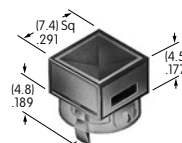

AT4169
Round Indicator Cap
for Bright LED
Polycarbonate
Colors: CB DB FB
Series: HB