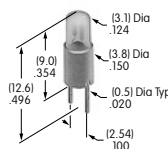

AT615
Neon Lamp
Volts: 110
Series: KB
T-1 Bi-pin