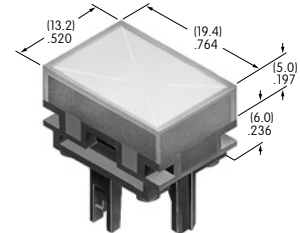

Color Codes: A Black B White C Red D Amber E Yellow F Green G Blue H Gray J Clear