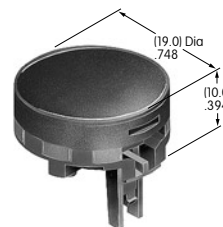

AT4016
Round Spot Illuminated Cap
Polycarbonate
Cap Colors: A B C F
LED Colors: C D F CF
Series: LB