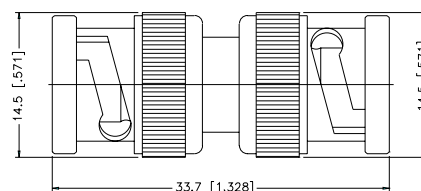

In-Series Adapters

Jack-to-Jack Adapter

P.N.	Cable Group	Plt.	Ins.	Imp.	Crimp Tool
B7071A1-ND3G-50	N/A	Nickel	Delrin	50	N/A
B7071A1-ND3G-75	N/A	Nickel	Delrin	75	N/A

Plug-to-Plug Adapter

P.N.	Cable Group	Plt.	Ins.	Imp.	Crimp Tool
Brass Shell					
B2071A2-ND3G-50	N/A	Nickel	Delrin	50	N/A
B2071A2-ND3G-75	N/A	Nickel	Delrin	75	N/A
Diecast Shell					
B2071B2-002-ND3G-50	N/A	Nickel	Delrin	50	N/A
B2071B2-002-ND3G-75	N/A	Nickel	Delrin	75	N/A

Right Angle Adapter - Plug-to-Jack

P.N.	Cable Group	Plt.	Ins.	Imp.	Crimp Tool
Brass Shell					
B5072A1-ND3G-50	N/A	Nickel	Delrin	50	N/A
B5072A1-ND3G-75	N/A	Nickel	Delrin	75	N/A
Diecast Shell					
B5072B1-001-ND3G-50	N/A	Nickel	Delrin	50	N/A
B5072B1-001-ND3G-75	N/A	Nickel	Delrin	75	N/A