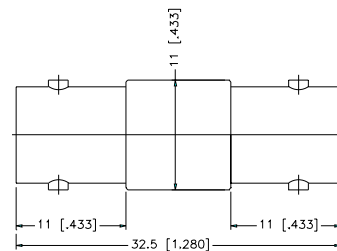

In-Series Adapters

Jack-to-Jack Adapter

P.N.	Cable Group	Plt.	Ins.	Imp.	Crimp Tool
B7071A1-ND3G-50	N/A	Nickel	Delrin	50	N/A
B7071A1-ND3G-75	N/A	Nickel	Delrin	75	N/A

Plug-to-Plug Adapter

P.N.	Cable Group	Plt.	Ins.	Imp.	Crimp Tool
Brass Shell					
B2071A2-ND3G-50	N/A	Nickel	Delrin	50	N/A
B2071A2-ND3G-75	N/A	Nickel	Delrin	75	N/A
Diecast Shell					
B2071B2-002-ND3G-50	N/A	Nickel	Delrin	50	N/A
B2071B2-002-ND3G-75	N/A	Nickel	Delrin	75	N/A

Right Angle Adapter - Plug-to-Jack

P.N.	Cable Group	Plt.	Ins.	Imp.	Crimp Tool
Brass Shell					
B5072A1-ND3G-50	N/A	Nickel	Delrin	50	N/A
B5072A1-ND3G-75	N/A	Nickel	Delrin	75	N/A
Diecast Shell					
B5072B1-001-ND3G-50	N/A	Nickel	Delrin	50	N/A
B5072B1-001-ND3G-75	N/A	Nickel	Delrin	75	N/A