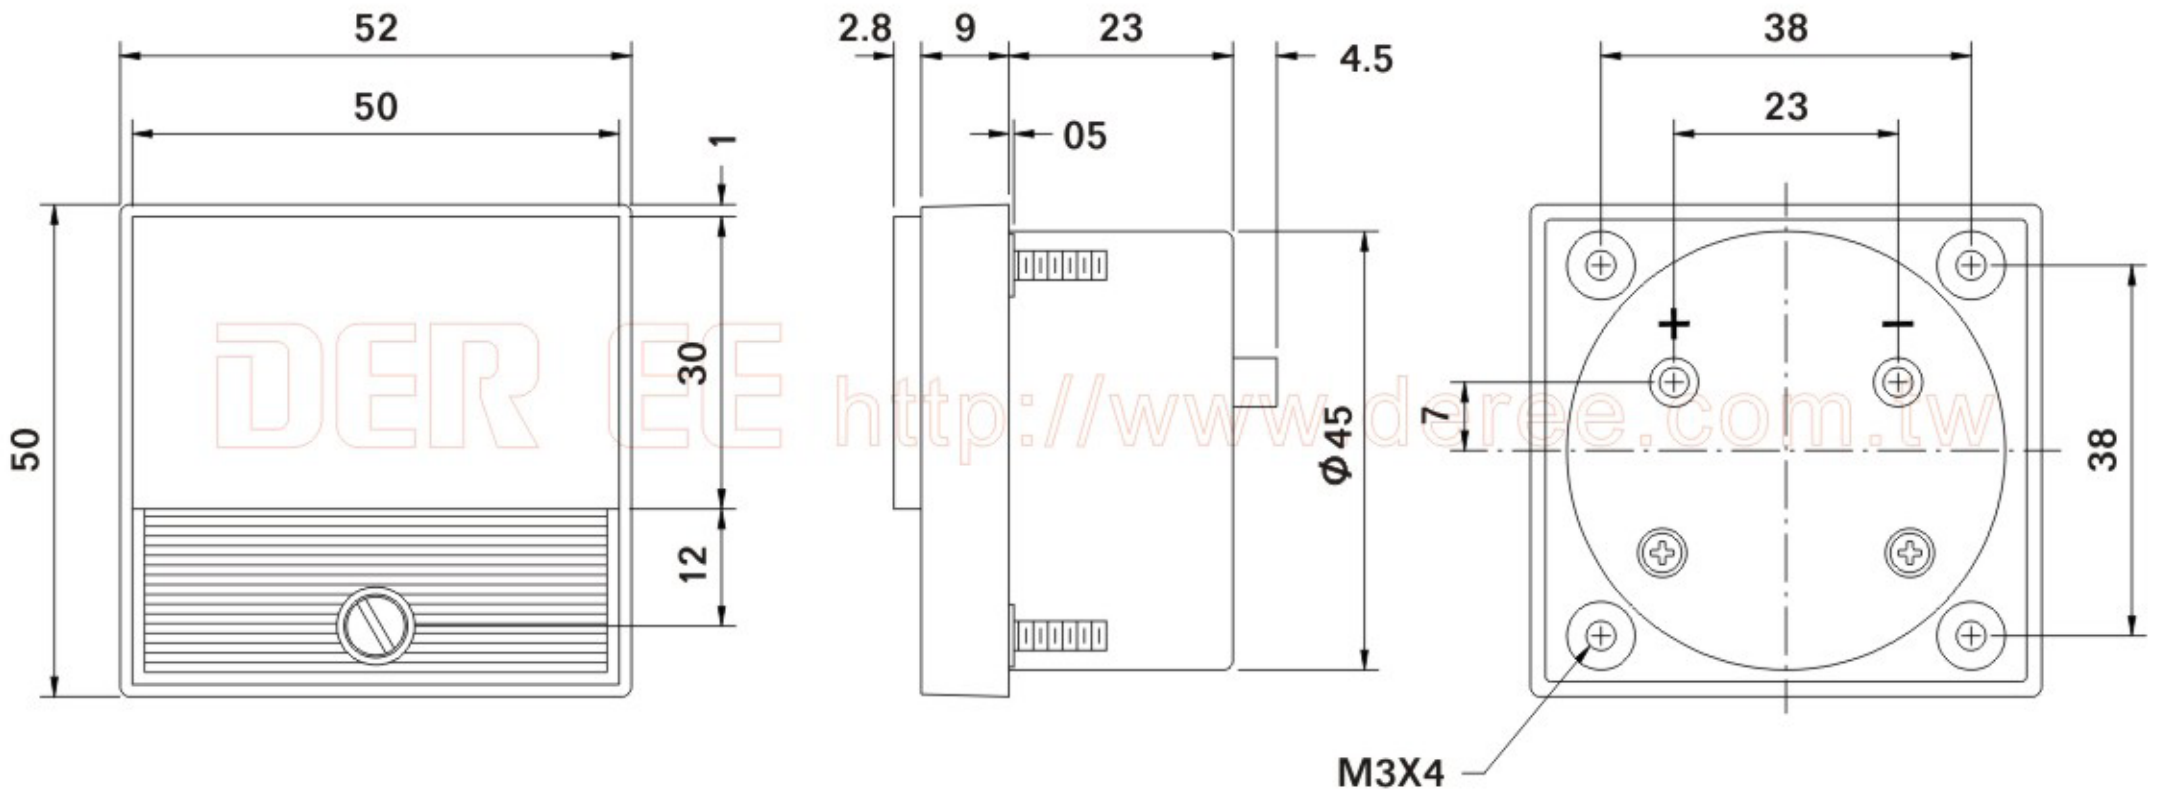

# PANEL TYPE

Model : DE-550

Unit: mm  
Dimensions subject to change without notice