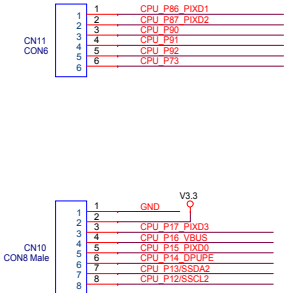

ZIGBEE SECTION

CMOS CAMERA SECTION

DIMENSIONS DRAWING

PLACEMENT TOP