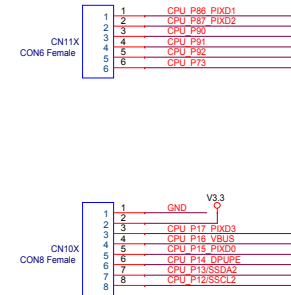

ZIGBEE SECTION

CMOS CAMERA SECTION

DIMENSIONS DRAWING

PLACEMENT TOP