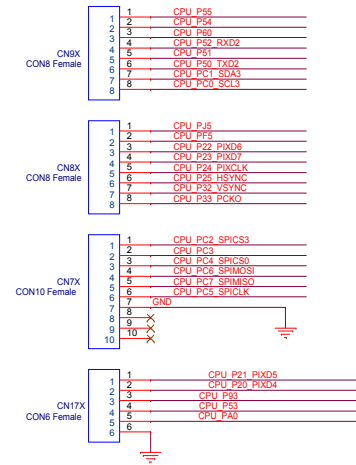

ZIGBEE SECTION

CMOS CAMERA SECTION

DIMENSIONS DRAWING

PLACEMENT TOP