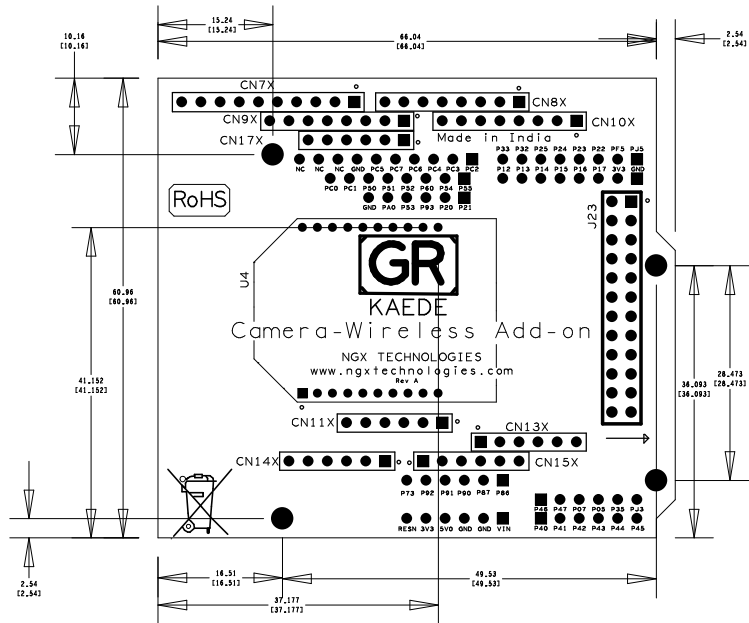

ZIGBEE SECTION

CMOS CAMERA SECTION

DIMENSIONS DRAWING

PLACEMENT TOP