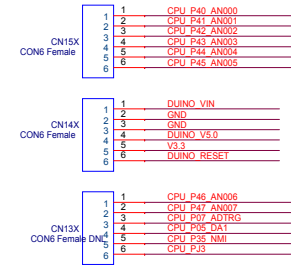

ZIGBEE SECTION

CMOS CAMERA SECTION

DIMENSIONS DRAWING

PLACEMENT TOP