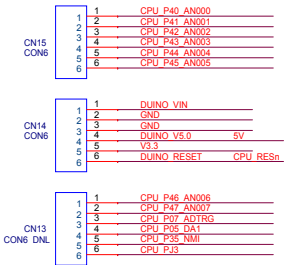

ZIGBEE SECTION

CMOS CAMERA SECTION

DIMENSIONS DRAWING

PLACEMENT TOP