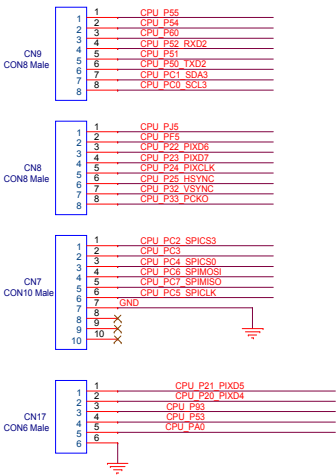

ZIGBEE SECTION

CMOS CAMERA SECTION

DIMENSIONS DRAWING

PLACEMENT TOP