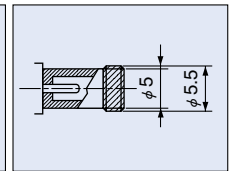

**HEC3800**

電圧区分 4 Voltage Classification 4 Horizontal Type

 $h=6.5$ 

Schematic

Mate Plug

 HOLE LAYOUT  
(BOTTOM VIEW)

Housing Color	Model No.
Black	HEC3800-01-010
Yellow	HEC3800-01-020

**HEC3830**

電圧区分 4 Voltage Classification 4 Vertical Type

 $l=14$ 

Schematic

Mate Plug

 HOLE LAYOUT  
(BOTTOM VIEW)

Housing Color	Model No.
Black	HEC3830-010010
Yellow	HEC3830-010020