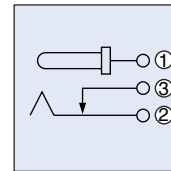

**HEC3800**

電圧区分 4 Voltage Classification 4 Horizontal Type

 $h=6.5$ 

Schematic

Mate Plug

 HOLE LAYOUT  
(BOTTOM VIEW)

Housing Color	Model No.
Black	HEC3800-01-010
Yellow	HEC3800-01-020

**HEC3830**

電圧区分 4 Voltage Classification 4 Vertical Type

 $l=14$ 

Schematic

Mate Plug

 HOLE LAYOUT  
(BOTTOM VIEW)

Housing Color	Model No.
Black	HEC3830-010010
Yellow	HEC3830-010020