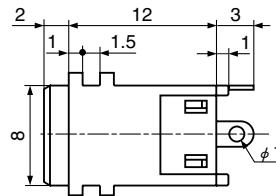

**HEC3800**

電圧区分 4 Voltage Classification 4 Horizontal Type

 $h=6.5$ 

Schematic

Mate Plug

 HOLE LAYOUT  
(BOTTOM VIEW)

Housing Color	Model No.
Black	HEC3800-01-010
Yellow	HEC3800-01-020

**HEC3830**

電圧区分 4 Voltage Classification 4 Vertical Type

 $l=14$ 

Schematic

Mate Plug

 HOLE LAYOUT  
(BOTTOM VIEW)

Housing Color	Model No.
Black	HEC3830-010010
Yellow	HEC3830-010020