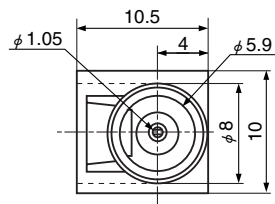

**HEC3800**

電圧区分 4 Voltage Classification 4 Horizontal Type

 $h=6.5$ 

Schematic

Mate Plug

 HOLE LAYOUT  
(BOTTOM VIEW)

Housing Color	Model No.
Black	HEC3800-01-010
Yellow	HEC3800-01-020

**HEC3830**

電圧区分 4 Voltage Classification 4 Vertical Type

 $l=14$ 

Schematic

Mate Plug

 HOLE LAYOUT  
(BOTTOM VIEW)

Housing Color	Model No.
Black	HEC3830-010010
Yellow	HEC3830-010020