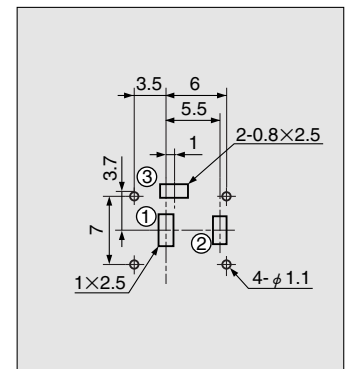

**HEC3800**

電圧区分 4 Voltage Classification 4 Horizontal Type

 $h=6.5$ 

Schematic

Mate Plug

 HOLE LAYOUT  
(BOTTOM VIEW)

Housing Color	Model No.
Black	HEC3800-01-010
Yellow	HEC3800-01-020

**HEC3830**

電圧区分 4 Voltage Classification 4 Vertical Type

 $l=14$ 

Schematic

Mate Plug

 HOLE LAYOUT  
(BOTTOM VIEW)

Housing Color	Model No.
Black	HEC3830-010010
Yellow	HEC3830-010020