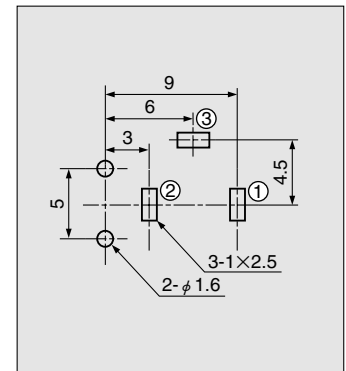

**HEC3800**

電圧区分 4 Voltage Classification 4 Horizontal Type

 $h=6.5$ 

Schematic

Mate Plug

 HOLE LAYOUT  
(BOTTOM VIEW)

Housing Color	Model No.
Black	HEC3800-01-010
Yellow	HEC3800-01-020

**HEC3830**

電圧区分 4 Voltage Classification 4 Vertical Type

 $l=14$ 

Schematic

Mate Plug

 HOLE LAYOUT  
(BOTTOM VIEW)

Housing Color	Model No.
Black	HEC3830-010010
Yellow	HEC3830-010020