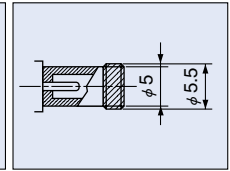

**HEC3800**

電圧区分 4 Voltage Classification 4 Horizontal Type

 $h=6.5$ 

Schematic

Mate Plug

 HOLE LAYOUT  
(BOTTOM VIEW)

Housing Color	Model No.
Black	HEC3800-01-010
Yellow	HEC3800-01-020

**HEC3830**

電圧区分 4 Voltage Classification 4 Vertical Type

 $l=14$ 

Schematic

Mate Plug

 HOLE LAYOUT  
(BOTTOM VIEW)

Housing Color	Model No.
Black	HEC3830-010010
Yellow	HEC3830-010020