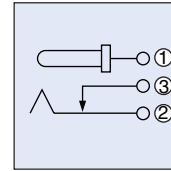

**HEC3800**

電圧区分 4 Voltage Classification 4 Horizontal Type

 $h=6.5$ 

Schematic

Mate Plug

 HOLE LAYOUT  
(BOTTOM VIEW)

Housing Color	Model No.
Black	HEC3800-01-010
Yellow	HEC3800-01-020

**HEC3830**

電圧区分 4 Voltage Classification 4 Vertical Type

 $l=14$ 

Schematic

Mate Plug

 HOLE LAYOUT  
(BOTTOM VIEW)

Housing Color	Model No.
Black	HEC3830-010010
Yellow	HEC3830-010020