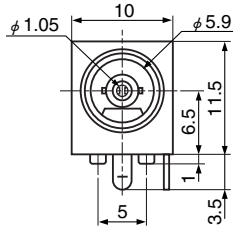

**HEC3800**

電圧区分 4 Voltage Classification 4 Horizontal Type

 $h=6.5$ 

Schematic

Mate Plug

 HOLE LAYOUT  
(BOTTOM VIEW)

Housing Color	Model No.
Black	HEC3800-01-010
Yellow	HEC3800-01-020

**HEC3830**

電圧区分 4 Voltage Classification 4 Vertical Type

 $l=14$ 

Schematic

Mate Plug

 HOLE LAYOUT  
(BOTTOM VIEW)

Housing Color	Model No.
Black	HEC3830-010010
Yellow	HEC3830-010020