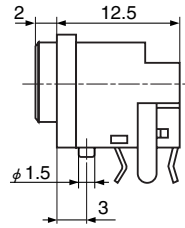

**HEC3800**

電圧区分 4 Voltage Classification 4 Horizontal Type

 $h=6.5$ 

Schematic

Mate Plug

 HOLE LAYOUT  
(BOTTOM VIEW)

Housing Color	Model No.
Black	HEC3800-01-010
Yellow	HEC3800-01-020

**HEC3830**

電圧区分 4 Voltage Classification 4 Vertical Type

 $l=14$ 

Schematic

Mate Plug

 HOLE LAYOUT  
(BOTTOM VIEW)

Housing Color	Model No.
Black	HEC3830-010010
Yellow	HEC3830-010020