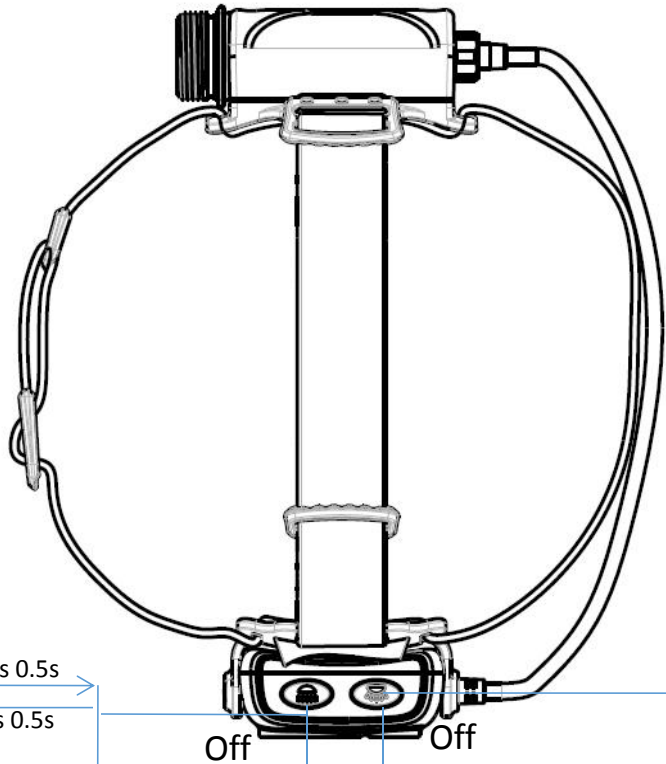

Fenix HP25R

Serious shortage of electricity

Red flashes

on
(Memory gear)

Press 0.5s
Press 0.5s

Off Off

Press 0.5s

on
(Memory gear)

Press 0.5s

Single click

Serious shortage of electricity

- Floodlight flashes: more than 70%
- Floodlight and red light flash alternately: between 30%-70%
- Red light flashes: lower than 30%

Signal light

Single click