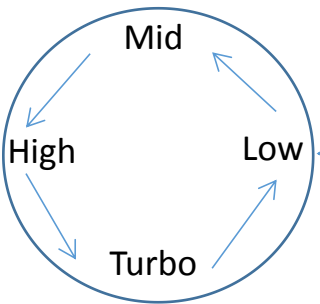

Fenix HP25R

Serious shortage of electricity

Red flashes

on
(Memory gear)

Press 0.5s
Press 0.5s

Off Off

Press 0.5s

on
(Memory gear)

Press 0.5s

Single click

Serious shortage of electricity

- Floodlight flashes: more than 70%
- Floodlight and red light flash alternately: between 30%-70%
- Red light flashes: lower than 30%

Signal light

Single click