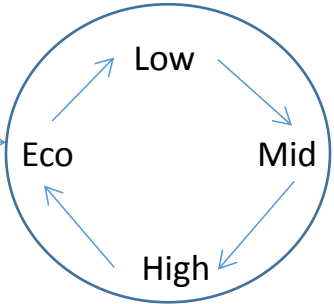

Press 0.5s

Single click

Serious shortage of electricity

- Floodlight flashes: more than 70%
- Floodlight and red light flash alternately: between 30%-70%
- Red light flashes: lower than 30%

Signal light

Single click