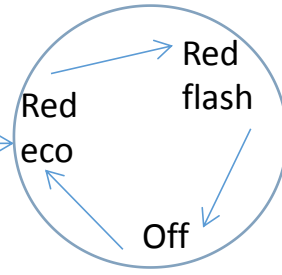

Press 0.5s

Single click

Serious shortage of electricity

- Floodlight flashes: more than 70%
- Floodlight and red light flash alternately: between 30%-70%
- Red light flashes: lower than 30%

Signal light

Single click

Spotlight

Floodlight

Single click

Front view