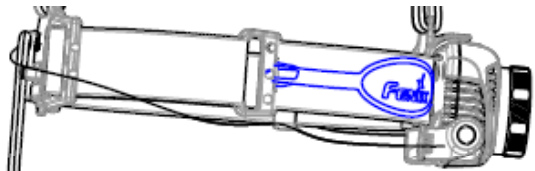

HP30

USB port for discharging

Belt-mounted battery box

18650 battery*2
CR123A battery*4