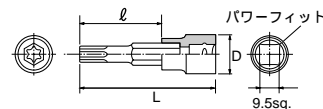

SHORT T-TYPE TORX® BIT SOCKET

No.	呼び	D	L	ℓ	g	箱	小売参考価格
BT3-T20S	T20	17	50	21	44	10	¥ 1,280
BT3-T25S	T25	17	50	21	44	10	¥ 1,280
BT3-T27S	T27	17	50	21	45	10	¥ 1,280
BT3-T30S	T30	17	50	21	45	10	¥ 1,280
BT3-T40S	T40	18.5	52	23	63	10	¥ 1,410
BT3-T45S	T45	18.5	52	23	65	10	¥ 1,410
BT3-T50S	T50	18.5	52	23	65	10	¥ 1,410
BT3-T55S	T55	22	58	26	119	10	¥ 1,620

ビットの交換が可能です。➡ P.188をご覧ください
いじり止めショートトルクスビットソケットは➡ P.185に掲載しています。

9.5sq. ショートT型トルクスビットソケット

T-TYPE TORX® BIT SOCKET SET (8pcs.)

No.	TBT308T	g	610	箱	1	小売参考価格	¥13,700
T型トルクスビットソケット	BT3-T20, T25, T27, T30, T40, T45, T50, T55						
ソケットホルダー10コ用	EHB310						

ビットの交換が可能です。➡ P.188をご覧ください
いじり止めトルクスビットソケットセットは➡ P.185に掲載しています。