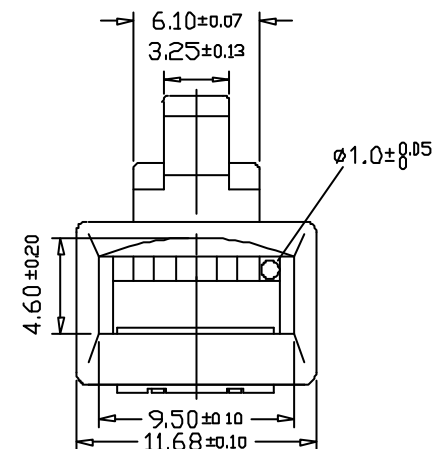

MP8P8C

2 PRONGS FOR SOLID WIRE(SS)

單芯線用大拐角型金片

RoHS Compliant

TOLERANCES ARE

DRAWING BY CY	
CHECKED BY GENIUS	
UNIT / mm	SCALE 1 : 1
DATE	
SIZE A4	PPOJECTION

X.±  
X±  
.XX±  
.XXX±  
ANG±

照片框

ORDER INFORMATION

MP-R2B50-0808-LF  
 SERIES | LEADFREE  
 8P8C  
 50 PCS PER BAG  
 2 PRONGS  
 ROUND OUTLET

DESCRIPTION: