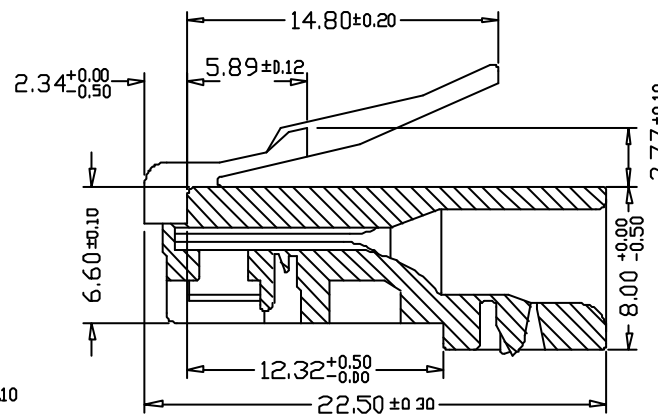

MP8P8C

2 PRONGS FOR SOLID WIRE(SS)

單芯線用大拐角型金片

RoHS Compliant

TOLERANCES ARE

DRAWING BY CY	
CHECKED BY GENIUS	
UNIT / mm	SCALE 1 : 1
DATE	
SIZE A4	PPOJECTION

X.±  
X±  
.XX±  
.XXX±  
ANG±

照片框

ORDER INFORMATION

MP-R2B50-0808-LF  
 SERIES | LEADFREE  
 8P8C  
 50 PCS PER BAG  
 2 PRONGS  
 ROUND OUTLET

DESCRIPTION: