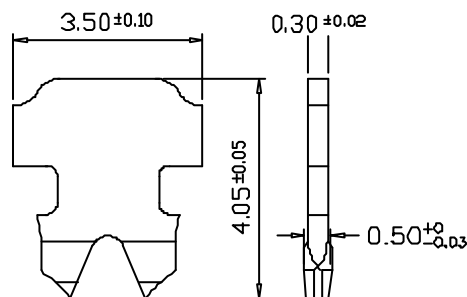

MP8P8C

2 PRONGS FOR SOLID WIRE(SS)

單芯線用大拐角型金片

RoHS Compliant

TOLERANCES ARE

DRAWING BY CY	
CHECKED BY GENIUS	
UNIT / mm	SCALE 1 : 1
DATE	
SIZE A4	PPOJECTION

X.±  
X±  
.XX±  
.XXX±  
ANG±

照片框

ORDER INFORMATION

MP-R2B50-0808-LF  
 SERIES | LEADFREE  
 8P8C  
 50 PCS PER BAG  
 2 PRONGS  
 ROUND OUTLET

DESCRIPTION: