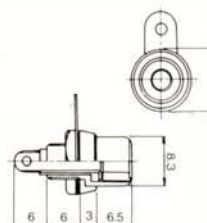

No.MR-565MG

PANEL MOUNT RCA PHONO JACK
WITH COLOR RING+GOLD PLATING (金メッキタイプ)