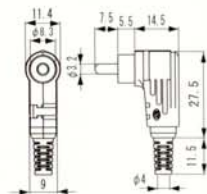

No.MR-569M

RCA PHONO JACK

No.MR-3324G

RCA PHONO PLUG (Spring I. D. 7φ mm)

No.MR-3325G

RCA PHONO PLUG (Spring I. D. 6φ mm)

No.MR-544LN

RIGHT ANGLE RCA PHONO PLUG (SOLDERLESS TYPE)