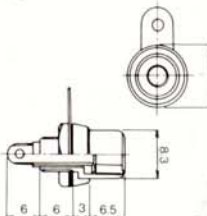

No.MR-565M

PANEL MOUNT RCA PHONO JACK
WITH COLOR RING