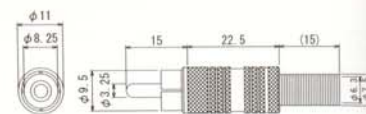

No.MR-569M

RCA PHONO JACK

No.MR-3324G

RCA PHONO PLUG (Spring I. D. 7φ mm)

No.MR-3325G

RCA PHONO PLUG (Spring I. D. 6φ mm)

No.MR-544LN

RIGHT ANGLE RCA PHONO PLUG (SOLDERLESS TYPE)