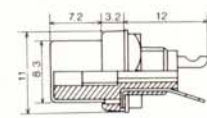

No.MR-599

No.MR-599G W/GOLD PLATING (金メッキタイプ)