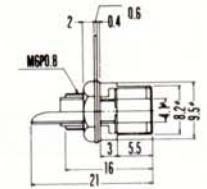

No.MR-569M

RCA PHONO JACK

No.MR-3324G

RCA PHONO PLUG (Spring I. D. 7φ mm)

No.MR-3325G

RCA PHONO PLUG (Spring I. D. 6φ mm)

No.MR-544LN

RIGHT ANGLE RCA PHONO PLUG (SOLDERLESS TYPE)

No.MR-565M

PANEL MOUNT RCA PHONO JACK
WITH COLOR RING

No.MR-565MG

PANEL MOUNT RCA PHONO JACK
WITH COLOR RING+GOLD PLATING (金メッキタイプ)

No.MR-565

PANEL MOUNT RCA PHONO JACK

No.MR-565G

PANEL MOUNT RCA PHONO JACK
W/GOLD PLATING (金メッキタイプ)