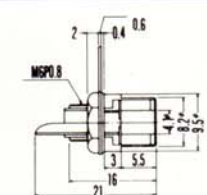

No.MR-569M

RCA PHONO JACK

No.MR-3324G

RCA PHONO PLUG (Spring I. D. 7φ mm)

No.MR-3325G

RCA PHONO PLUG (Spring I. D. 6φ mm)

No.MR-544LN

RIGHT ANGLE RCA PHONO PLUG (SOLDERLESS TYPE)

No.MR-565M

PANEL MOUNT RCA PHONO JACK
WITH COLOR RING

No.MR-565MG

PANEL MOUNT RCA PHONO JACK
WITH COLOR RING+GOLD PLATING (金メッキタイプ)

No.MR-565

PANEL MOUNT RCA PHONO JACK

No.MR-565G

PANEL MOUNT RCA PHONO JACK
W/GOLD PLATING (金メッキタイプ)