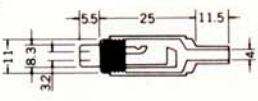

No.MR-595B

RCA PHONO PLUG

No.MR-595BG

RCA PHONO PLUG
GOLD PLATING (金メッキ)

No.MR-596B

RCA PHONO JACK

No.MR-568M

RCA PHONO PLUG