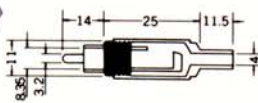

No.MR-566MS

RCA PHONO PLUG
w/shielded handle & cable protector

No.MR-567MS

RCA PHONO JACK
w/shielded handle & cable protector

No.MR-595

RCA PHONO PLUG

No.MR-596

RCA PHONO JACK