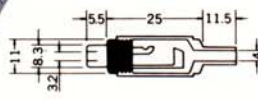

No.MR-566MS

RCA PHONO PLUG
w/shielded handle & cable protector

No.MR-567MS

RCA PHONO JACK
w/shielded handle & cable protector

No.MR-595

RCA PHONO PLUG

No.MR-596

RCA PHONO JACK