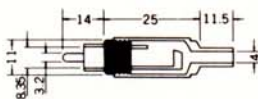

No.MR-595B

RCA PHONO PLUG