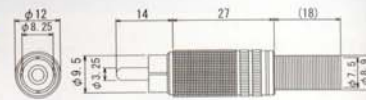

No.MR-3324G

RCA PHONO PLUG (Spring I. D. 7φ mm)