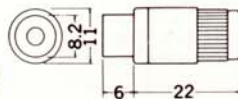

No.MR-569M

RCA PHONO JACK