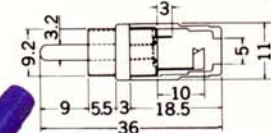

No.MR-595B

RCA PHONO PLUG

No.MR-595BG

RCA PHONO PLUG
GOLD PLATING (金メッキ)

No.MR-596B

RCA PHONO JACK

No.MR-568M

RCA PHONO PLUG