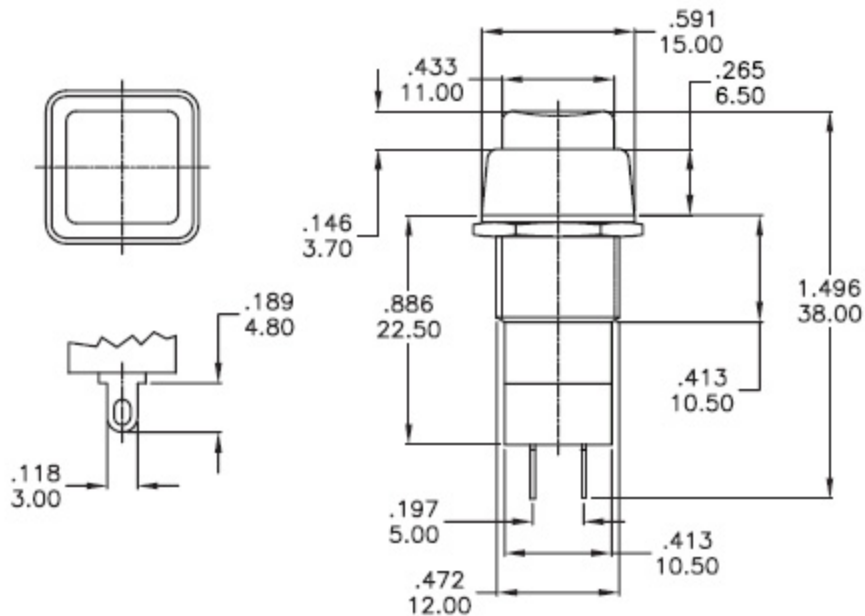

PS23

Model No.	TYPE
PS23A	OFF-ON (LOCK)
PS23B	OFF-(ON)
PS23C	ON-(OFF)