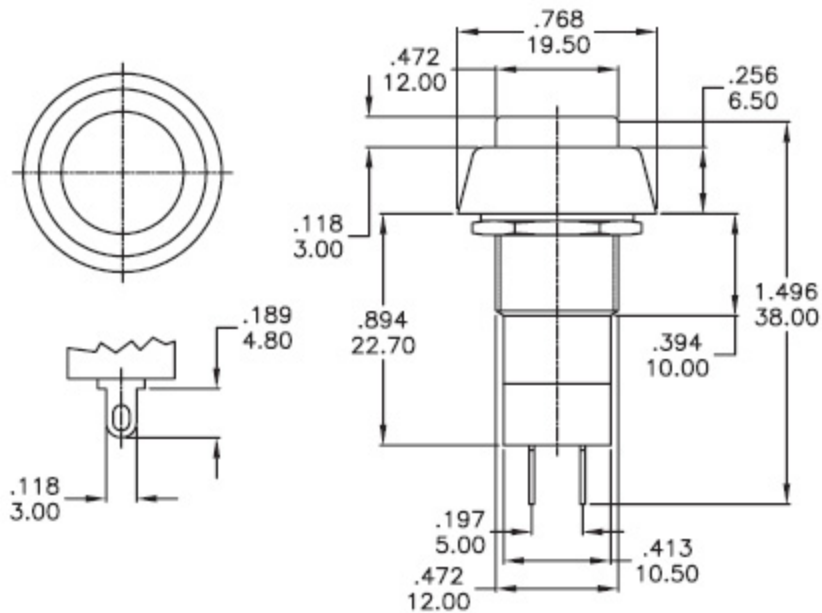

PS25

Model No.	TYPE
PS25A	OFF-ON (LOCK)
PS25B	OFF-(ON)
PS25C	ON-(OFF)