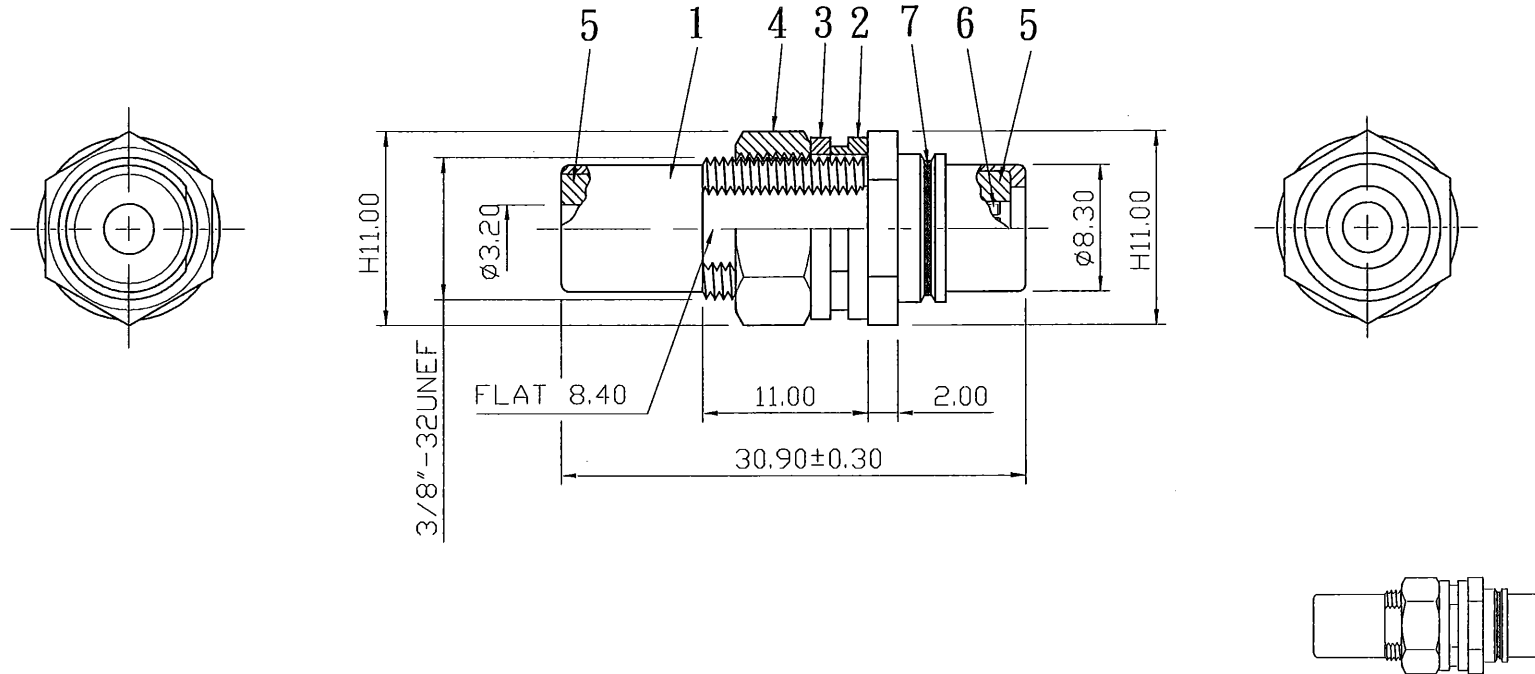

REMARK : RoHS REQUIREMENT APPLIED
(符合RoHS)

S1:1

NO.	Description	Unit	Materials	Finish	Drawing No.	SCALE	2 : 1	UNIT	MM	APPROVED	CHECKED	DRAWN	DATE	TITLE	DRAWING NO.	FILE NO.
7	color ring	1	painting	red/black/blue white/yellow/gmne		DIMENSIONS ARE IN MILLIMETERS								RCA ADAPTOR	RA-105GG-POM-RD/BK/BE/WE/YW/GN	DRAWING AUDIO\RA\RA-105GG-POM-RD/BK/BE/WE/YW/GN
6	contact pin	1	brass	gold	UNLESS OTHERWISE PECIFIED TOLERANCES (一般公差)											
5	insulator	2	POM	white	0.5-6 = ±0.2											
4	nut	1	brass	gold	>6-30 = ±0.4											
3	washer	1	plastic	transparent	>30-120 = ±0.6											
2	washer	1	plastic	transparent	>120-315 = ±1											
1	body	1	brass	gold	>315-1000 = ±1.6											
					ANGLES(角度) = ±5°											
												<i>Lala</i>	2007. 12. 24			