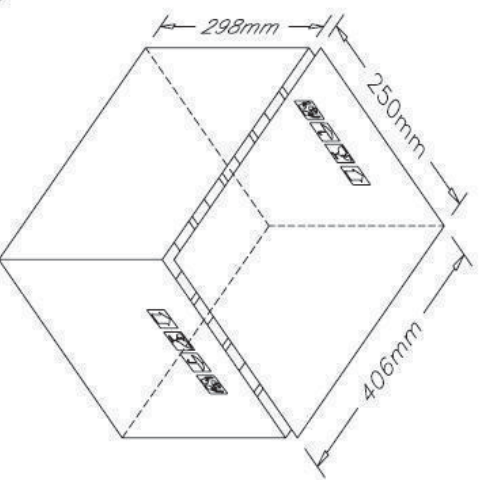

9.DIMENSION

CASE TOLERANCE: $\pm 0.8\text{mm}$

UNIFIVE

10.PACKING

UNIFINE

Q'TY: 63pcs(3*3*7)

TOLERANCE: ±5mm

11.LABEL (LASER MARKING)