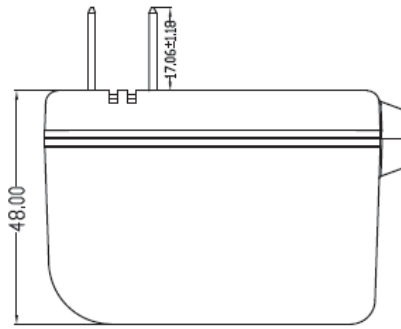

9.DIMENSION

CASE TOLERANCE: $\pm 0.8\text{mm}$

UNIFIVE

10.PACKING

UNIFINE

Q'TY: 63pcs(3*3*7)

TOLERANCE: ±5mm

11.LABEL (LASER MARKING)