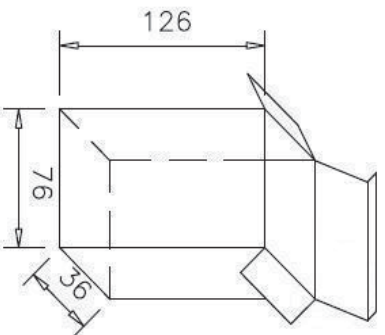

9.DIMENSION

CASE TOLERANCE: $\pm 0.8\text{mm}$

UNIFIVE

10.PACKING

UNIFINE

Q'TY: 63pcs(3*3*7)

TOLERANCE: ±5mm

11.LABEL (LASER MARKING)