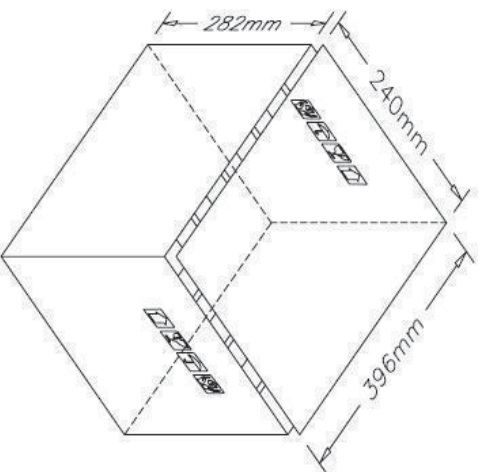

9.DIMENSION

CASE TOLERANCE: $\pm 0.8\text{mm}$

UNIFIVE

10.PACKING

UNIFINE

Q'TY: 63pcs(3*3*7)

TOLERANCE: ±5mm

11.LABEL (LASER MARKING)