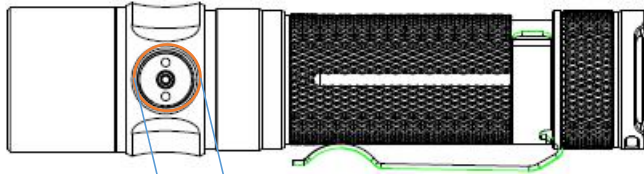

Fenix RC11

Cree XM-L2 U2 LED

Signal light

- Constant on---Finished Charging
- Flash---Charging