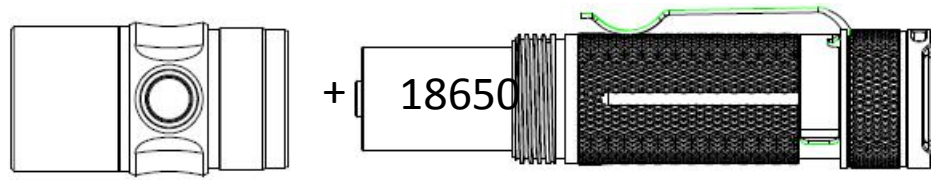

Fenix RC11

Cree XM-L2 U2 LED

Signal light

- Constant on---Finished Charging
- Flash---Charging