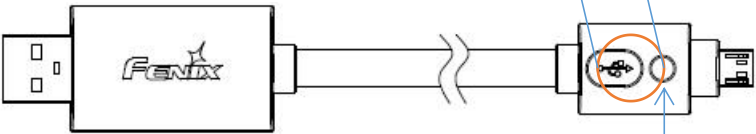

Fenix RC11

Cree XM-L2 U2 LED

Signal light

- Constant on---Finished Charging
- Flash---Charging