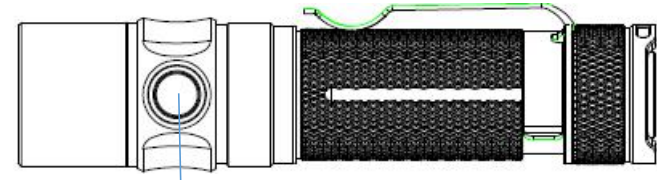

Fenix RC11

Cree XM-L2 U2 LED

Signal light

- Constant on---Finished Charging
- Flash---Charging