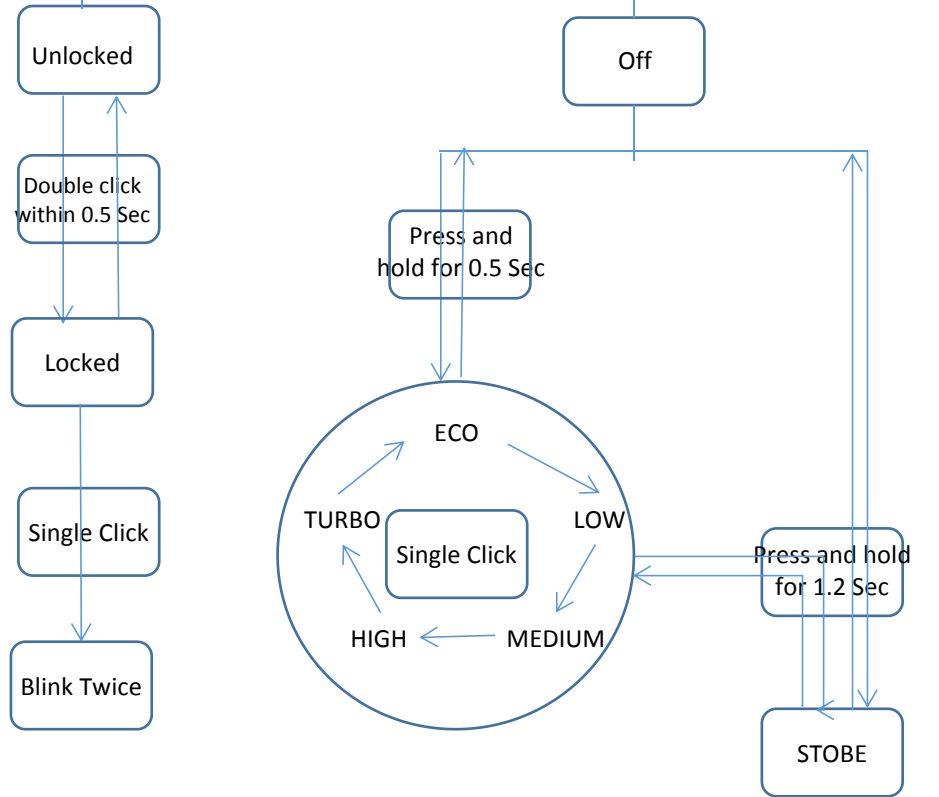

Fenix RC11

Cree XM-L2 U2 LED

Signal light

- Constant on---Finished Charging
- Flash---Charging