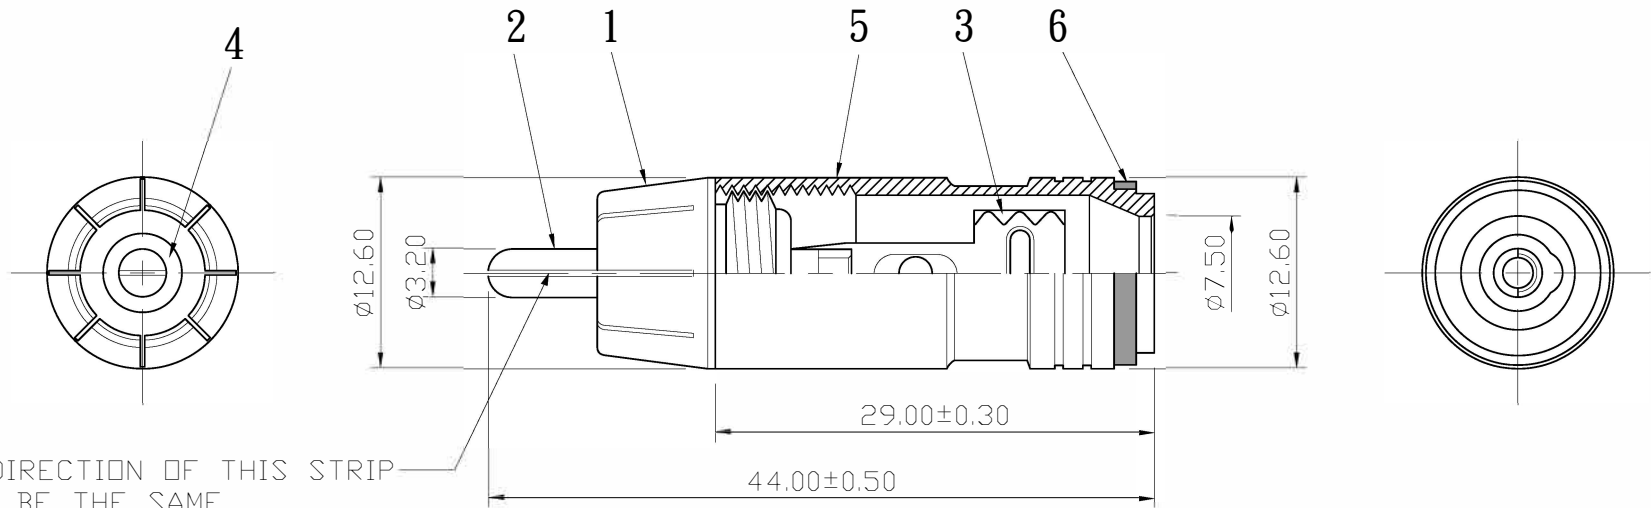

No.	DATE	DESCRIPTION	REV
△	2013. 02. 27	Drawing to renew 圖面更新	A

REMARK : RoHS REQUIREMENT APPLIED
(符合RoHS)

7						DIMENSIONS ARE IN MILLIMETERS			CHECKED	TITLE RCA PLUG	
6	color ring	1	aluminum	blue/red/gold/silver anodic treatment							UNLESS OTHERWISE SPECIFIED TOLERANCES (一般公差) 0.5~6 = ±0.2 >6~30 = ±0.4 >30~120 = ±0.6 >120~315 = ±1 >315~1000 = ±1.6 ANGLES(角度) = ±5°
5	shell	1	brass	zinc alloy		SCALE 2 : 1 UNIT MM	DATE 2011. 01. 27	FILE NO. DRAWING\AUDIO\RP\RP-1141ZAG-TEF-A-BE\RD\G\S-7.5			
4	insulator	1	PTFE	white							
3	clip	1	brass	gold							
2	contact pin	1	brass	gold							
1	body	1	brass	gold							
NO.	Description	Unit	Materials	Finish	Drawing No.						