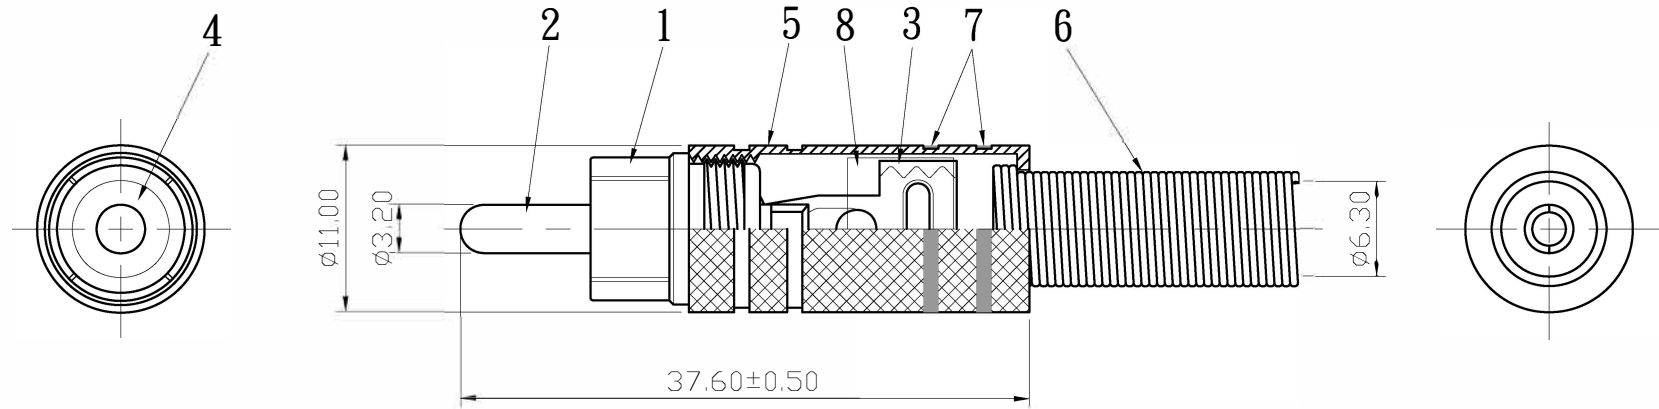

REMARK : RoHS REQUIREMENT APPLIED
(符合RoHS)

S 1 : 1

8	ferrule	1	plastic	white		DIMENSIONS ARE IN MILLIMETERS UNLESS OTHERWISE SPECIFIED TOLERANCES (一般公差) 0.5~6 = ±0.2 >6~30 = ±0.4 >30~120 = ±0.6 >120~315 = ±1 >315~1000 = ±1.6 ANGLES(角度) = ±5°	APPROVED	TITLE RCA PLUG
7	color ring	2	pvc	red/black/blue white/yellow/green	CHECKED			
6	spring	1	brass	gold	DRAWN <i>Lala</i>		DRAWING NO. RP-1316GG-B-RED	
5	shell	1	brass	gold	DATE 2007. 10. 16		FILE NO. DRAWING AUDIO/PRP-1316GG-ABS-A-RD/BK/BE/WE/YW/GN-6.3	
4	insulator	1	ABS	white				
3	clip	1	brass	gold				
2	contact pin	1	brass	gold				
1	body	1	brass	gold				
NO.	Description	Unit	Materials	Finish	Drawing No.	SCALE 2 : 1	UNIT	MM