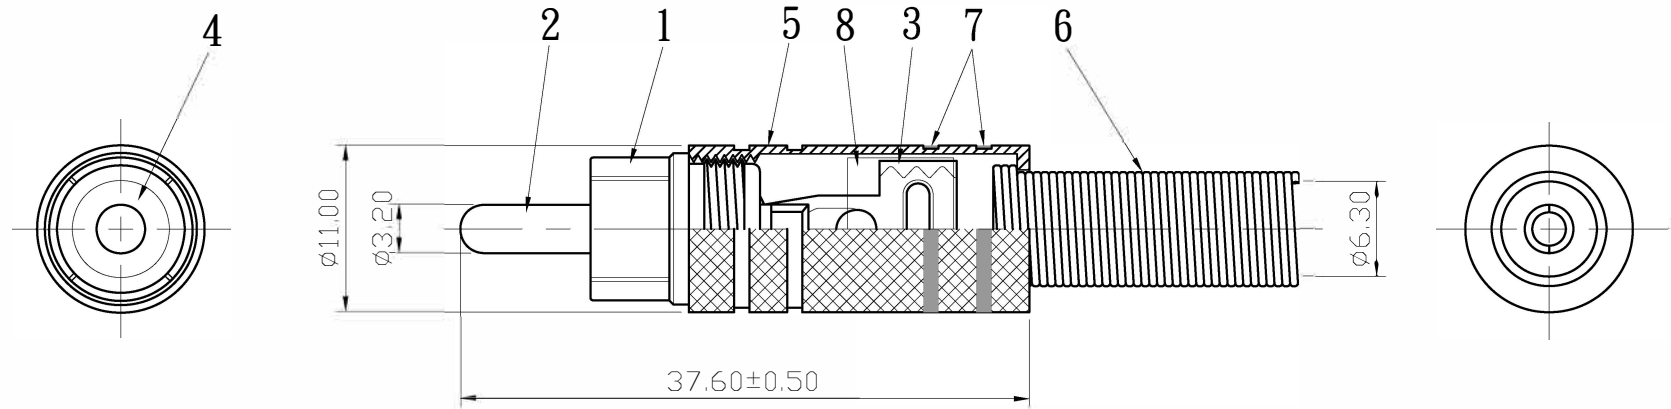

REMARK : RoHS REQUIREMENT APPLIED
(符合RoHS)

S 1 : 1

8	ferrule	1	plastic	white		DIMENSIONS ARE IN MILLIMETERS UNLESS OTHERWISE SPECIFIED TOLERANCES (一般公差) 0.5~6 = ±0.2 >6~30 = ±0.4 >30~120 = ±0.6 >120~315 = ±1 >315~1000 = ±1.6 ANGLES(角度) = ±5°	APPROVED	TITLE RCA PLUG
7	color ring	2	pvc	red/black/blue white/yellow/green	CHECKED			
6	spring	1	brass	gold	DRAWN <i>Lala</i>		DRAWING NO. RP-1316GG-B-WHITE	
5	shell	1	brass	gold	DATE 2007. 10. 16		FILE NO. DRAWING AUDIO/RPRP-1316GG-ABS-A-RD/BK/BE/WE/YW/GN-6.3	
4	insulator	1	ABS	white				
3	clip	1	brass	gold				
2	contact pin	1	brass	gold				
1	body	1	brass	gold				
NO.	Description	Unit	Materials	Finish	Drawing No.	SCALE 2 : 1	UNIT	MM