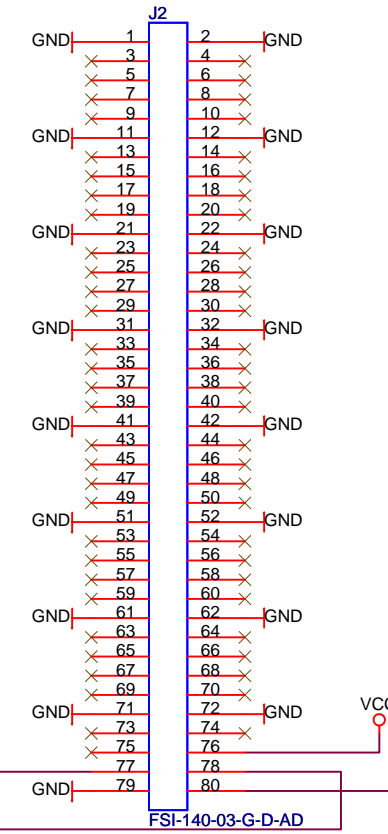

Generic socket card for TQFP44

ATMEL Norway AS Vestre Rosten 79 N-7075 TILLER Norway		
Title: STK600 generic socket card for TSSOP-44		
Size: A3	Document Number: <Doc>	Rev: A
Date: Thursday, October 18, 2007	Sheet: 1 of 1	