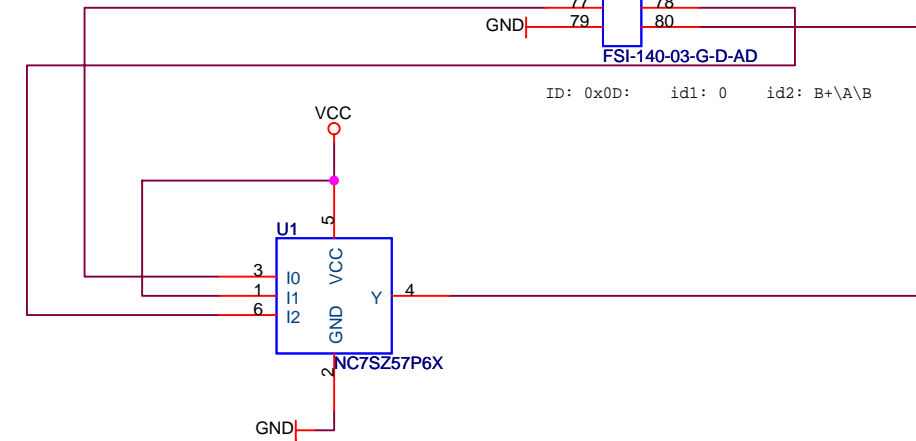

Generic socket card for TQFP44

ATMEL Norway AS Vestre Rosten 79 N-7075 TILLER Norway		
Title: STK600 generic socket card for TSSOP-44		
Size: A3	Document Number: <Doc>	Rev: A
Date: Thursday, October 18, 2007	Sheet: 1 of 1	