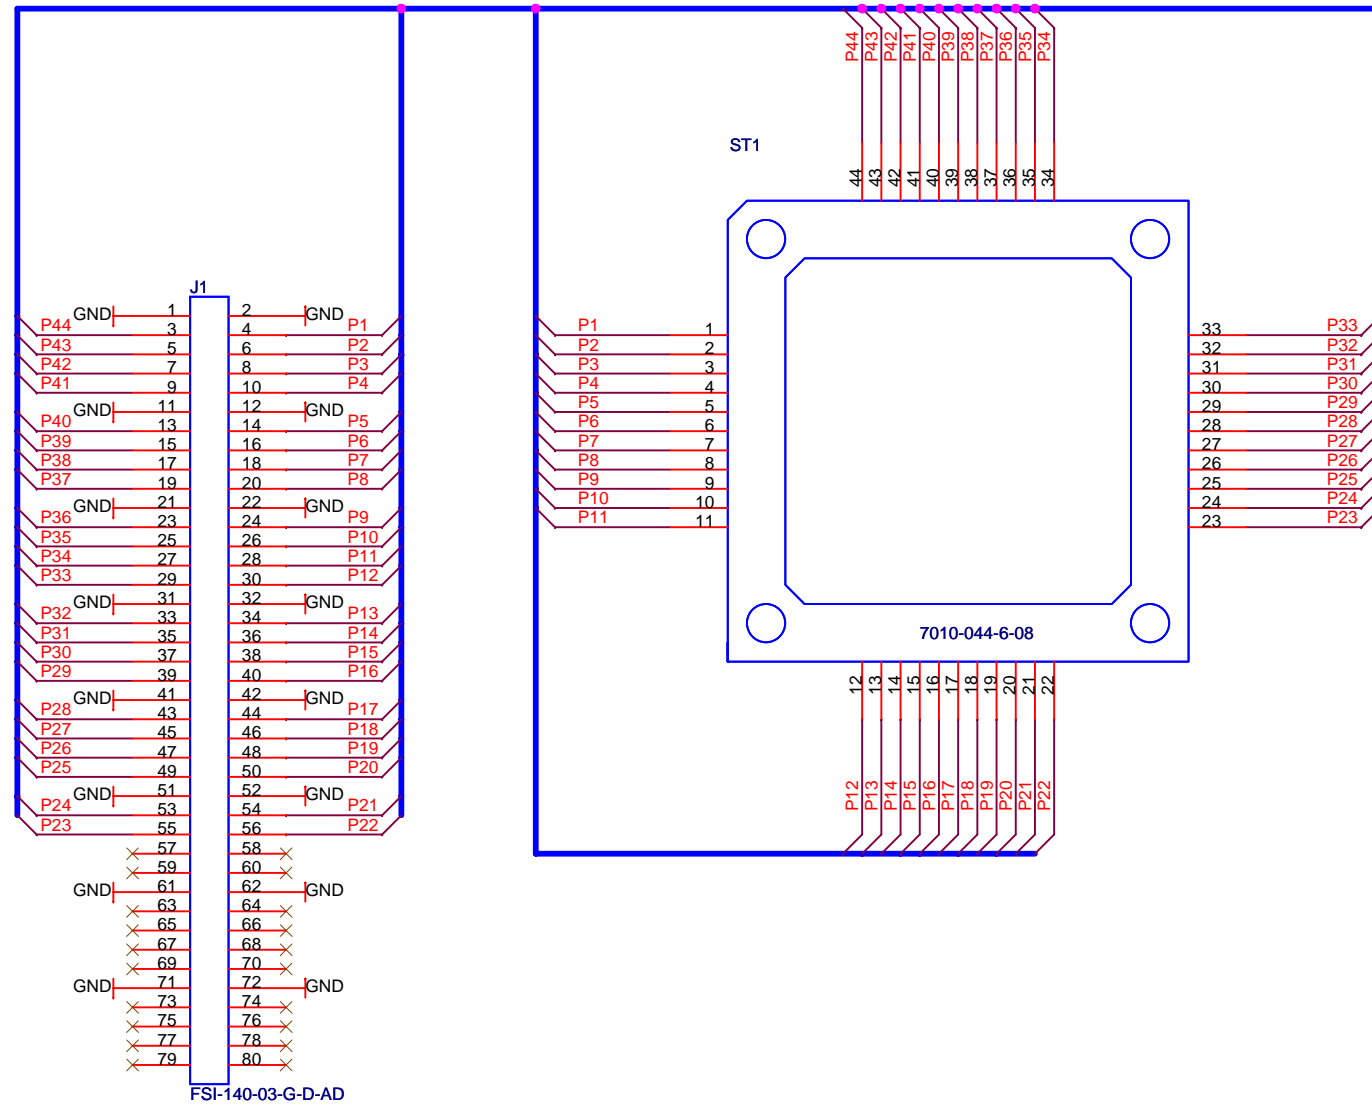

Generic socket card for TQFP44

ATMEL Norway AS Vestre Rosten 79 N-7075 TILLER Norway		
Title: STK600 generic socket card for TSSOP-44		
Size: A3	Document Number: <Doc>	Rev: A
Date: Thursday, October 18, 2007	Sheet: 1 of 1	