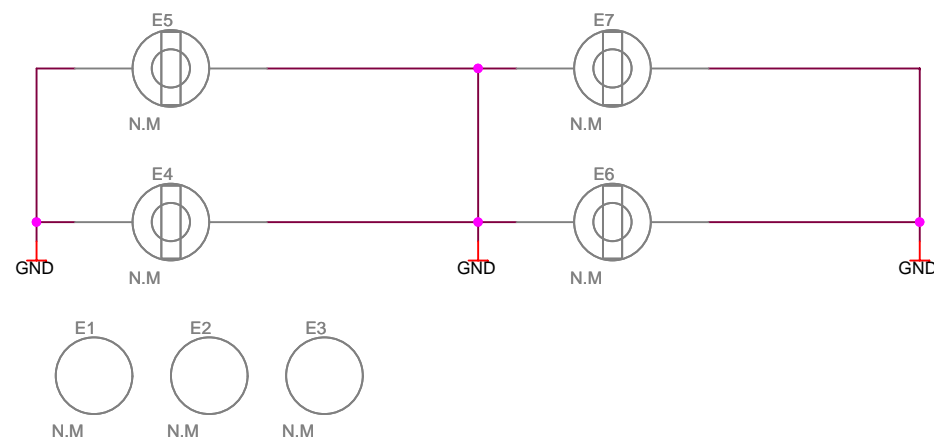

Generic socket card for TQFP44

ATMEL Norway AS Vestre Rosten 79 N-7075 TILLER Norway		
Title: STK600 generic socket card for TSSOP-44		
Size: A3	Document Number: <Doc>	Rev: A
Date: Thursday, October 18, 2007	Sheet: 1 of 1	