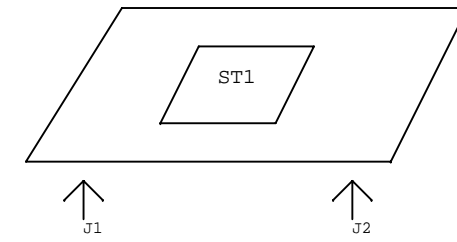

Generic socket card for TQFP44

ATMEL Norway AS Vestre Rosten 79 N-7075 TILLER Norway		
Title: STK600 generic socket card for TSSOP-44		
Size: A3	Document Number: <Doc>	Rev: A
Date: Thursday, October 18, 2007	Sheet: 1 of 1	