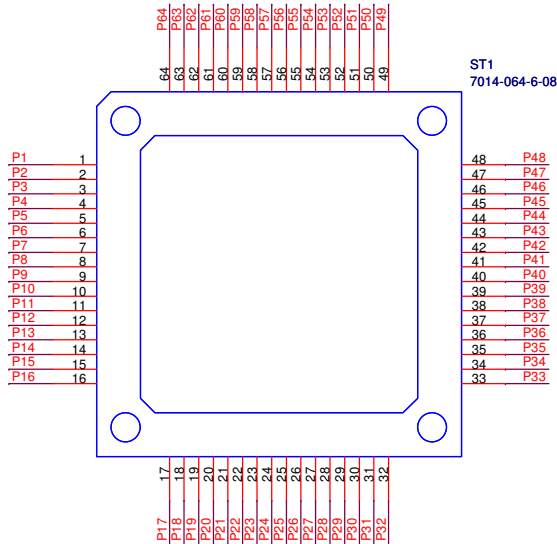

# TQFP-64 Socket card

Title		
TQFP-64 Socket Card		
Size	Document Number	Rev
B	<Doc>	B
Date:	Friday, January 05, 2007	Sheet 1 of 1