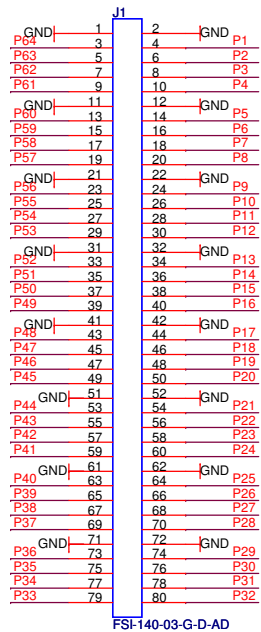

# TQFP-64 Socket card

Title		
TQFP-64 Socket Card		
Size	Document Number	Rev
B	<Doc>	B
Date:	Friday, January 05, 2007	Sheet 1 of 1