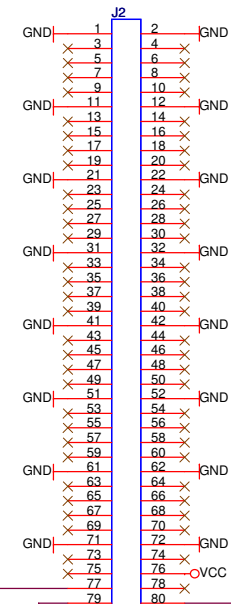

# TQFP-64 Socket card

Title		
TQFP-64 Socket Card		
Size	Document Number	Rev
B	<Doc>	B
Date:	Friday, January 05, 2007	Sheet 1 of 1