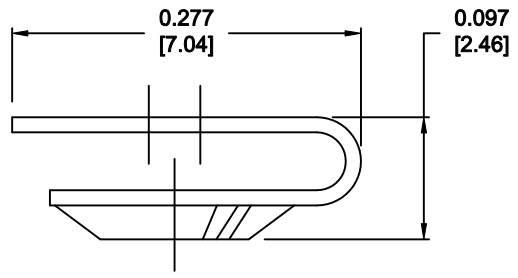

DESCRIPTION: 4-40 MALE SCREWLOCK/CLIP-ON

PART NUMBER	SCREW PART NUMBER	CLIP PART NUMBER
KIT = 160-000-002R031	SSH-440-1-T	RCO-1-T
BULK = 160-000-002R032	SSH-440-1-T	RCO-1-T

KIT INCLUDES:

(IN SEALED BAG)
 2-SCREWS
 2-CLIPS

MATERIAL:

SCREW: STEEL, NICKEL PLATED
 CLIP: STEEL, NICKEL PLATED

FOR CLARITY
 HIDDEN LINES
 NOT SHOWN

DO NOT SCALE FROM DRAWING

	THESE DRAWINGS AND SPECIFICATIONS ARE THE PROPERTY OF NorComp AND SHALL NOT BE REPRODUCED, COPIED OR USED AS THE BASIS FOR THE MANUFACTURE OF SALE OF APPARATUS WITHOUT WRITTEN PERMISSION.		DRAWN: C. SMITH	DATE: 01-25-08	
			CHECKED:	DATE:	
<h1>NorComp</h1>			SCALE: 6 : 1	SHEET 1 OF 1	REV 3
			DWG NO. 160-000-002R0YY		