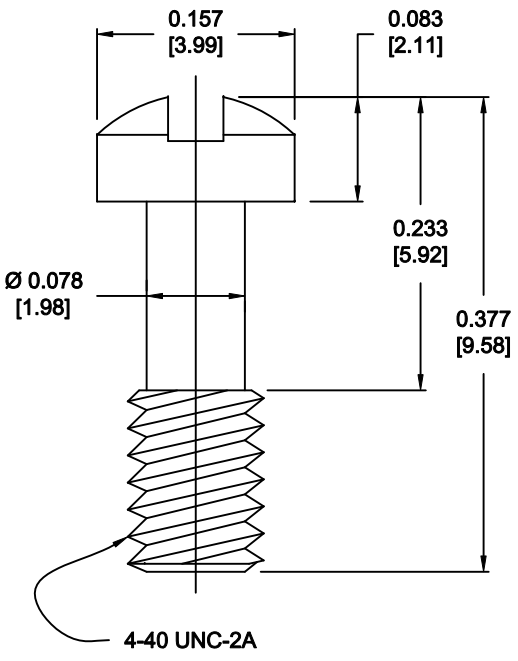

DESCRIPTION: 4-40 MALE SCREWLOCK/CLIP-ON

PART NUMBER	SCREW PART NUMBER	CLIP PART NUMBER
KIT = 160-000-002R031	SSH-440-1-T	RCO-1-T
BULK = 160-000-002R032	SSH-440-1-T	RCO-1-T

KIT INCLUDES:

(IN SEALED BAG)
 2-SCREWS
 2-CLIPS

MATERIAL:

SCREW: STEEL, NICKEL PLATED
 CLIP: STEEL, NICKEL PLATED

FOR CLARITY
 HIDDEN LINES
 NOT SHOWN

DO NOT SCALE FROM DRAWING

	THESE DRAWINGS AND SPECIFICATIONS ARE THE PROPERTY OF NorComp AND SHALL NOT BE REPRODUCED, COPIED OR USED AS THE BASIS FOR THE MANUFACTURE OF SALE OF APPARATUS WITHOUT WRITTEN PERMISSION.		DRAWN: C. SMITH	DATE: 01-25-08	
			CHECKED:	DATE:	
<h1>NorComp</h1>			SCALE: 6 : 1	SHEET 1 OF 1	REV 3
			DWG NO. 160-000-002R0YY		