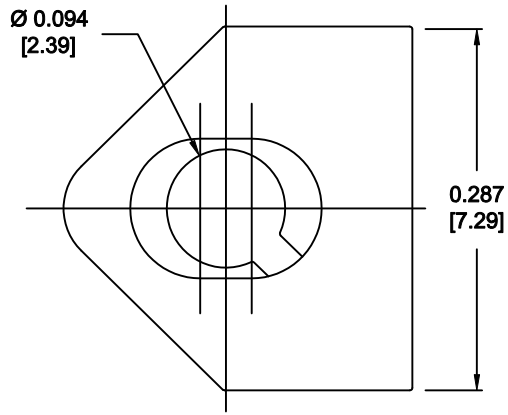

DESCRIPTION: 4-40 MALE SCREWLOCK/CLIP-ON

PART NUMBER	SCREW PART NUMBER	CLIP PART NUMBER
KIT = 160-000-002R031	SSH-440-1-T	RCO-1-T
BULK = 160-000-002R032	SSH-440-1-T	RCO-1-T

KIT INCLUDES:

(IN SEALED BAG)
 2-SCREWS
 2-CLIPS

MATERIAL:

SCREW: STEEL, NICKEL PLATED
 CLIP: STEEL, NICKEL PLATED

FOR CLARITY
 HIDDEN LINES
 NOT SHOWN

DO NOT SCALE FROM DRAWING

	THESE DRAWINGS AND SPECIFICATIONS ARE THE PROPERTY OF NorComp AND SHALL NOT BE REPRODUCED, COPIED OR USED AS THE BASIS FOR THE MANUFACTURE OF SALE OF APPARATUS WITHOUT WRITTEN PERMISSION.		DRAWN: C. SMITH	DATE: 01-25-08	
			CHECKED:	DATE:	
<h1>NorComp</h1>			SCALE: 6 : 1	SHEET 1 OF 1	REV 3
			DWG NO. 160-000-002R0YY		