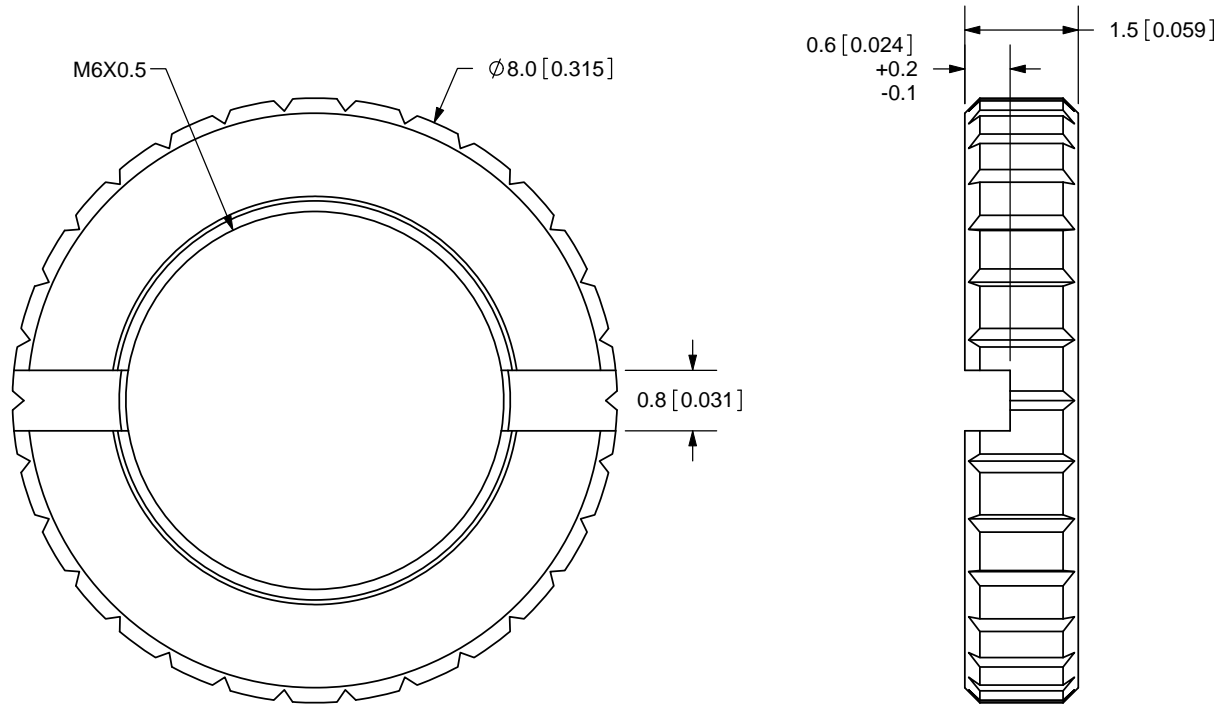

REV.	DESCRIPTION	DATE
A	NEW DRAWING	11/11/2009

TOLERANCE:
±0.1mm UNLESS OTHERWISE
SPECIFIED

CUI INC

20050 SW 112th Ave.
Tualatin, OR 97062
Phone: 503-612-2300
800-275-4899
Fax: 503-612-2383
Website: www.cui.com

TITLE: M6X0.5 NUT		REV: A
PART NO. 3.5mm-nut-e		UNITS: MM [INCHES]
DRAWN BY: ZRJ	APPROVED BY:	SCALE: 10:1

PC FILE NAME:
3.5mm-nut-e

COPYRIGHT 2009
BY CUI INC.

	MATERIAL	PLATING	COLOR
NUT	Brass	Nickel	Silver