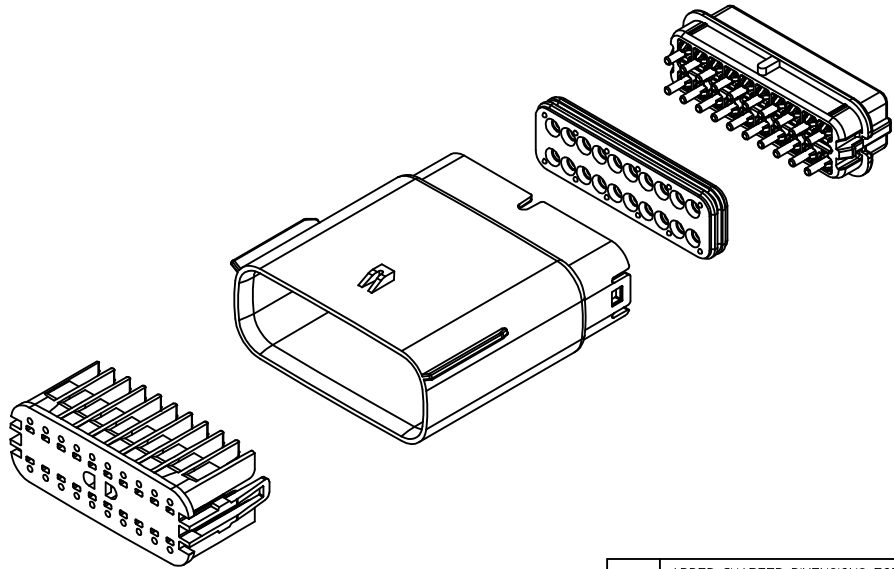

2. DESIGN - MATERIALS:
a. FOR BILL OF MATERIALS SEE:
-STANDARD CONFIGURATION: SD-33482-0002
-UL V0 CONFIGURATION: SD-160084-0002

3. DESIGN - GEOMETRY:
a. THE 3-D CAD DATA IS BASIC (WITHOUT TOLERANCE) AND MASTER FOR THIS PART WITH THE EXCEPTION OF UNDERLINED DIMENSIONS. DIMENSIONAL INFORMATION NOT SHOWN ON THIS DRAWING IS DEFINED BY THE DATA FILE AT ITS LATEST REVISION.
b. GEOMETRIC DIMENSIONS AND TOLERANCES PER ASME Y14.5M-2009
c. EDGES AND UNDIMENSIONED DETAILS PER ISO13715
d. CORNERS SHOWN AS SHARP TO BE R 0.2 MAX.
e. LETTERING SHALL BE 0.15 MAX RAISED IN 0.25 MAX RECESS PAD. THIS INCLUDES RECYCLING CODE, CAVITY ID, VENDOR IDENTIFICATION, AND CUSTOMER MATERIAL NUMBER.
f. VISUAL DEFECTS SHALL MEET COSMETIC STANDARD PS-45499-002 (Class B).
g. LASER MARKING:
1. PART NUMBER
2. DAY OF THE YEAR
3. SHIFT
4. YEAR
FOR ADDITIONAL INFORMATION SEE SECTION 5 UNDER PROCEDURES IN ES-34735-008.

REV	REV DESCRIPTION
E	ADDED CHARTED DIMENSIONS FOR 2X2, 2X4, 2X6 AND 2X8 WITH CLIP/SLOT
D	MINOR GEOMETRY CHANGE FOR UL V0
C3	ADD 2X4
C2	ADD 2X3
C1	ADD UL V0 CONFIGURATIONS
C	ADD 2X8
B1	ADD 2X6 BACKSHELL INFO
B	ADD 2X6
A	INITIAL RELEASE

INSPECTION NUMBER LOG
LAST NUMBER: 9
ADDED:
REMOVED:

ENTER DESCRIPTION EC NO: UA0207-0031 DRWING: 104 CHYD: APPR: KOKOSKI 2016/08/16 2016/09/01	DIMENSION STYLE MM ONLY	DRAWN BY: DATE APPROFF: ITT 2014/04/28	TITLE MX150 BLADE DUAL ROW SEALED ASSEMBLY MAT SEAL
		CHECKED BY: DATE KBORUSZEWSKI 2014/04/29	SCALE 1.5:1
		APPROVED BY: DATE VKOSHY 2014/05/14	DESIGN UNITS METRIC
		MATERIAL NO. SEE NOTE 2a.	THIRD ANGLE PROJECTION
GENERAL TOLERANCES (UNLESS SPECIFIED) 4 PLACES ± .--- ± .--- 3 PLACES ± .--- ± .--- 2 PLACES ± 0.10 ± .--- 1 PLACE ± 0.2 ± .--- 0 PLACE ± .--- ± .---		ANGULAR ± 1 ° DRAFT WHERE APPLICABLE MUST REMAIN WITHIN DIMENSIONS	
DOCUMENT NO. SD-33482-0001		SHEET NO. 1 OF 9	

THIS DRAWING CONTAINS INFORMATION THAT IS PROPRIETARY TO MOLEX AND SHOULD NOT BE USED WITHOUT WRITTEN PERMISSION