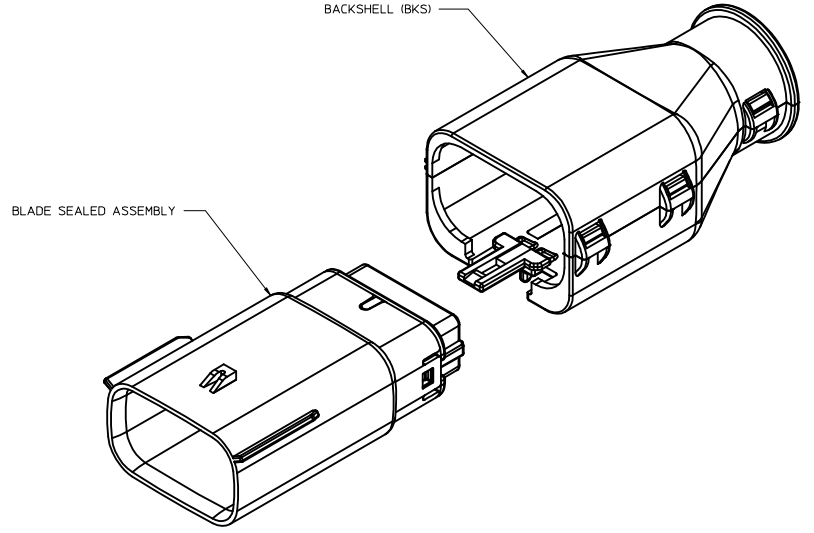

2X3

2X4

2X6

BACKSHELL CUSTOMER MODEL NUMBER LEGEND

- 34950-XXXX
- CUSTOMER MODEL COMPONENTS
 - 0 - BACKSHELL ONLY
 - 1 - BACKSHELL & MX150 HOUSING KEY A ASSEMBLY
 - 2 - BACKSHELL & MX150 HOUSING KEY B ASSEMBLY
 - 3 - BACKSHELL & MX150 HOUSING KEY C ASSEMBLY
 - 4 - BACKSHELL & MX150 HOUSING KEY D ASSEMBLY
 - BACKSHELL FEATURES
 - 1 - WITH RIBS
 - 2 - WITHOUT RIBS
 - MX150 CIRCUIT SIZE 04, 06, 08, 12, 16, 20