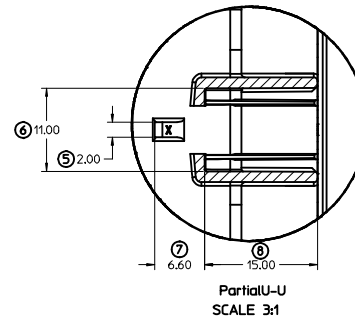

SHEET DESCRIPTION

BLADE SEALED ASSEMBLY

CHARTED DIMENSIONS

DESCRIPTION	DIMENSIONS				
	A	B	C	D	E
2X2	15.54	1.75	24.40	54.45	22.23
2X3 STANDARD	19.04	3.50	26.21	54.45	22.23
2X3 LENGTHENED	19.04	3.50	26.21	56.45	22.23
2X4	22.54	1.75	27.21	54.45	22.23
2X6	29.54	1.75	32.27	54.45	22.23
2X8	36.54	1.75	38.88	54.45	22.23
2X10	43.64	1.75	45.65	54.45	22.05

OPTIONAL LASER MARKING ON THIS SURFACE SEE NOTE 3g.

PRIMARY LOCK REINFORCEMENT (PLR) SHOWN IN PRE-STAGED POSITION
SECTION W-W