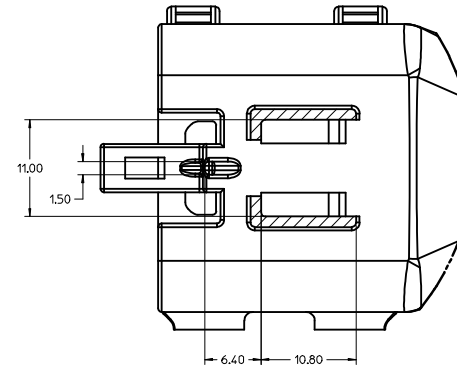

SHEET DESCRIPTION

BACKSHELL

Partial Z-Z
SCALE 35:1

ENTER DESCRIPTION EC NO: UAU2017-0031 DRAWING: 104 CHKD: APPR: KDKOSKI 2016/08/16 2016/09/01	QUALITY SYMBOLS ∇=0 ∇=0 ∇=0	GENERAL TOLERANCES (UNLESS SPECIFIED) mm INCH 4 PLACES ± --- ± --- 3 PLACES ± --- ± --- 2 PLACES ± 0.10 ± --- 1 PLACE ± 0.2 ± --- 0 PLACE ± --- ± --- ANGULAR ± 1 ° DRAFT WHERE APPLICABLE MUST REMAIN WITHIN DIMENSIONS	DIMENSION STYLE MM ONLY DRAWN BY DATE APPROFFITT 2014/04/28 CHECKED BY DATE KBORUSZEWSKI 2014/04/29 APPROVED BY DATE VKOSHY 2014/05/14	SCALE 3.5:1 DESIGN UNITS METRIC	THIRD ANGLE PROJECTION
	TITLE MX150 BLADE DUAL ROW SEALED ASSEMBLY MAT SEAL				
	MATERIAL NO. SEE NOTE 2a. DOCUMENT NO. SD-33482-0001				
	SHEET NO. 8 OF 9 THIS DRAWING CONTAINS INFORMATION THAT IS PROPRIETARY TO MOLEX INCORPORATED AND SHOULD NOT BE USED WITHOUT WRITTEN PERMISSION