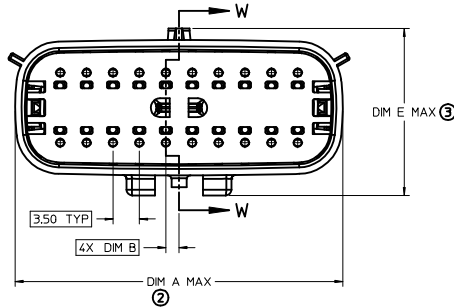

SHEET DESCRIPTION

BLADE SEALED ASSEMBLY

CHARTED DIMENSIONS

DESCRIPTION	DIMENSIONS				
	A	B	C	D	E
2X2	15.54	1.75	24.40	54.45	22.23
2X3 STANDARD	19.04	3.50	26.21	54.45	22.23
2X3 LENGTHENED	19.04	3.50	26.21	56.45	22.23
2X4	22.54	1.75	27.21	54.45	22.23
2X6	29.54	1.75	32.27	54.45	22.23
2X8	36.54	1.75	38.88	54.45	22.23
2X10	43.64	1.75	45.65	54.45	22.05

OPTIONAL LASER MARKING ON THIS SURFACE SEE NOTE 3g.

PRIMARY LOCK REINFORCEMENT (PLR) SHOWN IN PRE-STAGED POSITION
SECTION W-W