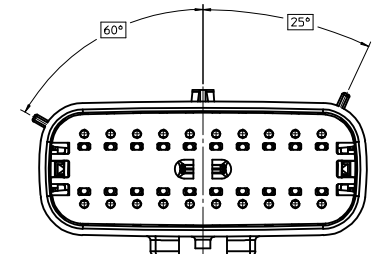

SHEET DESCRIPTION

KEY CONFIGURATIONS CONT.

2X6

KEY A

KEY B

KEY C

KEY D

2X8

KEY A

KEY B

KEY C

KEY D

2X10

KEY A

KEY B

KEY C

KEY D

ENTER DESCRIPTION EC NO: UAU2017-0031 DRAWING NO: 2016/08/16 CHKD: APPR:KDEKOSKI 2016/09/01	QUALITY SYMBOLS ∇=0 ∇=0 ∇=0	GENERAL TOLERANCES (UNLESS SPECIFIED)		DIMENSION STYLE MM ONLY	SCALE 3:1	DESIGN UNITS METRIC	THIRD ANGLE PROJECTION
		4 PLACES ± --- ± --- 3 PLACES ± --- ± --- 2 PLACES ± 0.10 ± --- 1 PLACE ± 0.2 ± --- 0 PLACE ± --- ± ---	mm INCH ANGULAR ± 1 ° DRAFT WHERE APPLICABLE MUST REMAIN WITHIN DIMENSIONS	DRAWN BY DATE APPROFIT 2014/04/28 CHECKED BY DATE KBORUSZEWSKI 2014/04/29 APPROVED BY DATE VKOSHY 2014/05/14	MATERIAL NO. SEE NOTE 2a.	TITLE MX150 BLADE DUAL ROW SEALED ASSEMBLY MAT SEAL molex	DOCUMENT NO. SD-33482-0001

SHEET DESCRIPTION

BLADE SEALED ASSEMBLY

CHARTED DIMENSIONS

DESCRIPTION	DIMENSIONS				
	A	B	C	D	E
2X2	15.54	1.75	24.40	54.45	22.23
2X3 STANDARD	19.04	3.50	26.21	54.45	22.23
2X3 LENGTHENED	19.04	3.50	26.21	56.45	22.23
2X4	22.54	1.75	27.21	54.45	22.23
2X6	29.54	1.75	32.27	54.45	22.23
2X8	36.54	1.75	38.88	54.45	22.23
2X10	43.64	1.75	45.65	54.45	22.05