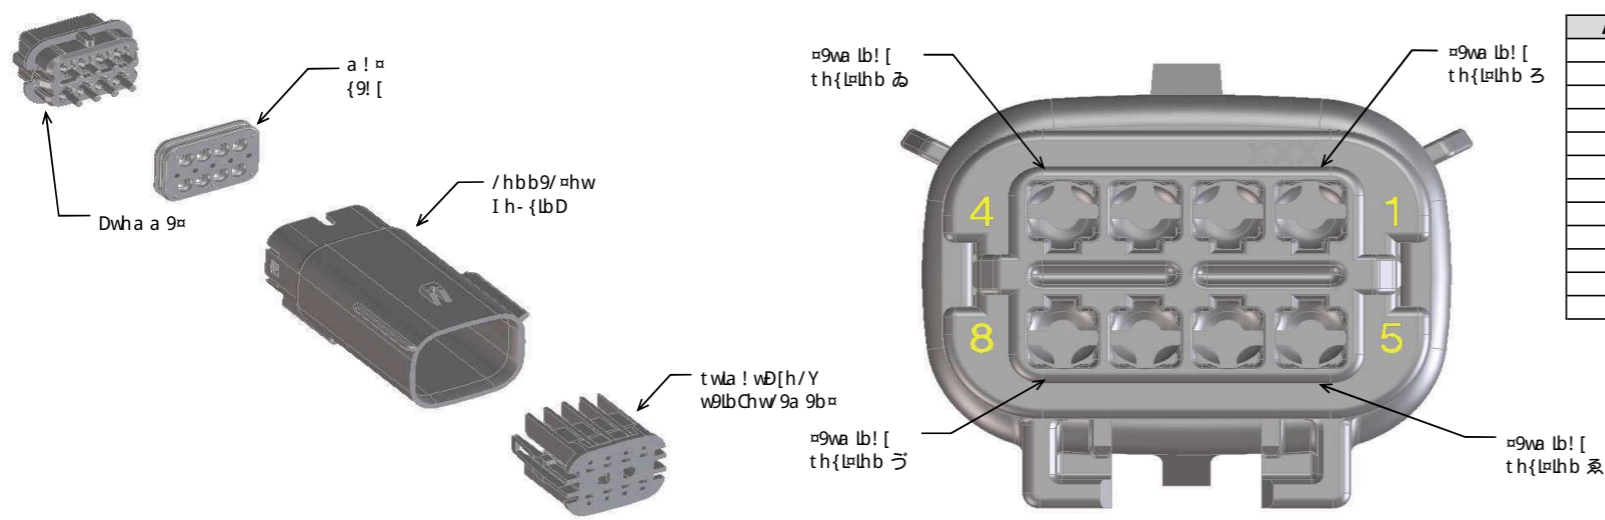

MX150 2X4 BLADE SEALED ASSEMBLY MAT SEAL
BOM AND PIN OUT SHEET

ABBREVIATION	DESCRIPTION	COLOR	MATERIAL
A- BLK	HOUSING KEYING OPTION A	BLACK	SPS/NYLON GF20
B- LG	HOUSING KEYING OPTION B	LIGHT GRAY	SPS/NYLON GF20
C- BR	HOUSING KEYING OPTION C	BROWN	SPS/NYLON GF20
D- GR	HOUSING KEYING OPTION D	GREEN	SPS/NYLON GF20
C- DG	HOUSING KEYING OPTION C	DARK GRAY	SPS/NYLON GF20
D- SG	HOUSING KEYING OPTION D	STONE GRAY	SPS/NYLON GF20
A- YW	HOUSING KEYING OPTION A	YELLOW	SPS/NYLON GF20
GCP	GROMMET CAP (PLUGGED)	BLACK	SPS/NYLON GF20
GCO	GROMMET CAP (OPEN)	BLACK	SPS/NYLON GF20
PLR	PLR	NATURAL	SPS/NYLON GF20
MR	MAT SEAL	RUST RED	INHERENTLY LUBRICATED SILICONE
MB	MAT SEAL	ROYAL BLUE	INHERENTLY LUBRICATED SILICONE

FOR ADDITIONAL INFORMATION SEE SD-33482-0001