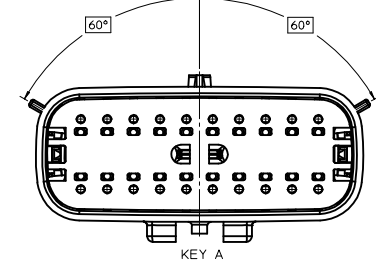

SHEET DESCRIPTION

KEY CONFIGURATIONS CONT.

2X6

KEY A

KEY B

KEY C

KEY D

2X8

KEY A

KEY B

KEY C

KEY D

2X10

KEY A

KEY B

KEY C

KEY D

ENTER DESCRIPTION EC NO: UAU2017-0031 DRAWING NO: 2016/08/16 CHKD: APPR:KDEKOSKI 2016/09/01	QUALITY SYMBOLS ∇=0 ∇=0 ∇=0	GENERAL TOLERANCES (UNLESS SPECIFIED)		DIMENSION STYLE MM ONLY	SCALE 3:1	DESIGN UNITS METRIC	THIRD ANGLE PROJECTION
		4 PLACES ± --- ± --- 3 PLACES ± --- ± --- 2 PLACES ± 0.10 ± --- 1 PLACE ± 0.2 ± --- 0 PLACE ± --- ± ---	mm INCH ANGULAR ± 1 ° DRAFT WHERE APPLICABLE MUST REMAIN WITHIN DIMENSIONS	DRAWN BY DATE APPROFIT 2014/04/28 CHECKED BY DATE KBORUSZEWSKI 2014/04/29 APPROVED BY DATE VKOSHY 2014/05/14	MATERIAL NO. SEE NOTE 2a.	TITLE MX150 BLADE DUAL ROW SEALED ASSEMBLY MAT SEAL molex	DOCUMENT NO. SD-33482-0001

SHEET DESCRIPTION

BLADE SEALED ASSEMBLY

CHARTED DIMENSIONS

DESCRIPTION	DIMENSIONS				
	A	B	C	D	E
2X2	15.54	1.75	24.40	54.45	22.23
2X3 STANDARD	19.04	3.50	26.21	54.45	22.23
2X3 LENGTHENED	19.04	3.50	26.21	56.45	22.23
2X4	22.54	1.75	27.21	54.45	22.23
2X6	29.54	1.75	32.27	54.45	22.23
2X8	36.54	1.75	38.88	54.45	22.23
2X10	43.64	1.75	45.65	54.45	22.05