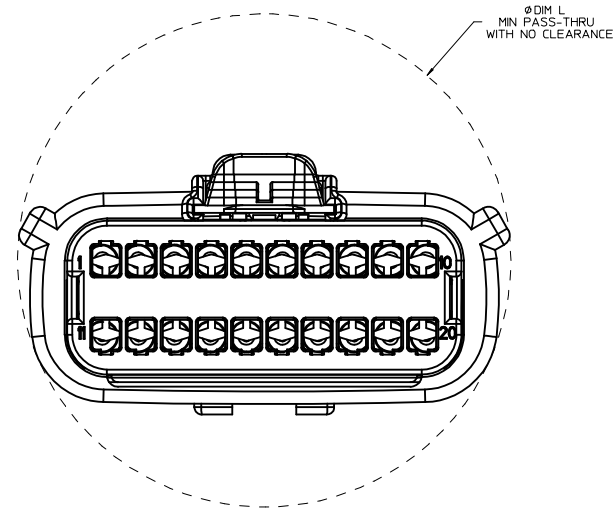

SHEET DESCRIPTION

BLADE SEALED ASSEMBLY

CHARTED DIMENSIONS

DESCRIPTION	DIMENSIONS				
	A	B	C	D	E
2X2	15.54	1.75	24.40	54.45	22.23
2X3 STANDARD	19.04	3.50	26.21	54.45	22.23
2X3 LENGTHENED	19.04	3.50	26.21	56.45	22.23
2X4	22.54	1.75	27.21	54.45	22.23
2X6	29.54	1.75	32.27	54.45	22.23
2X8	36.54	1.75	38.88	54.45	22.23
2X10	43.64	1.75	45.65	54.45	22.05

OPTIONAL LASER MARKING ON THIS SURFACE SEE NOTE 3g.

PRIMARY LOCK REINFORCEMENT (PLR) SHOWN IN PRE-STAGED POSITION
SECTION W-W

PRIMARY LOCK REINFORCEMENT (PLR) SHOWN IN FINAL-LOCK POSITION
SECTION V-V

ENTER DESCRIPTION IEC NO: UAU2017-0031 DRWINGL/04 CHKD: APPR:KOEKOSKI	2016/08/16 2016/09/01	QUALITY SYMBOLS ∇=0 ∇=0 ∇=0	GENERAL TOLERANCES (UNLESS SPECIFIED)		DIMENSION STYLE MM ONLY	SCALE 3:1	DESIGN UNITS METRIC	THIRD ANGLE PROJECTION		
			m/m	INCH	DRAWN BY APROFF/ITT	DATE 2014/04/28	TITLE MX150 BLADE DUAL ROW SEALED ASSEMBLY MAT SEAL			
			4 PLACES ±---	±---	CHECKED BY KBORUSZEWSKI	DATE 2014/04/29	MATERIAL NO. SEE NOTE 2a.			
			3 PLACES ±---	±---	APPROVED BY VKOSHY	DATE 2014/05/14	DOCUMENT NO. SD-33482-0001	SHEET NO. 5 OF 9		
ANGULAR ± 1°		DRAFT WHERE APPLICABLE MUST REMAIN WITHIN DIMENSIONS		THIS DRAWING CONTAINS INFORMATION THAT IS PROPRIETARY TO MOLEX INCORPORATED AND SHOULD NOT BE USED WITHOUT WRITTEN PERMISSION						

SHEET DESCRIPTION

SYSTEM PACKAGING

CHARTED DIMENSIONS

CKT	BLADE CONFIGURATION	RECEPTACLE CONFIGURATION	DIMENSIONS	
			K	L
2X2	STANDARD	W/O CLIPSLOT	72.78	28.00
		W/ CLIPSLOT	72.78	28.50
		LENGTHENED	77.21	28.00
2X3	STANDARD	W/O CLIPSLOT	72.78	28.00
		W/ CLIPSLOT	72.78	30.50
		LENGTHENED	74.79	28.00
2X4	STANDARD	W/O CLIPSLOT	72.78	29.50
		W/ CLIPSLOT	72.78	31.50
2X6	STANDARD	W/O CLIPSLOT	72.79	35.58
		W/ CLIPSLOT	72.79	35.58
2X8	STANDARD	W/O CLIPSLOT	72.67	42.25
		W/ CLIPSLOT	72.67	42.25
2X10	STANDARD	STANDARD	72.78	49.05