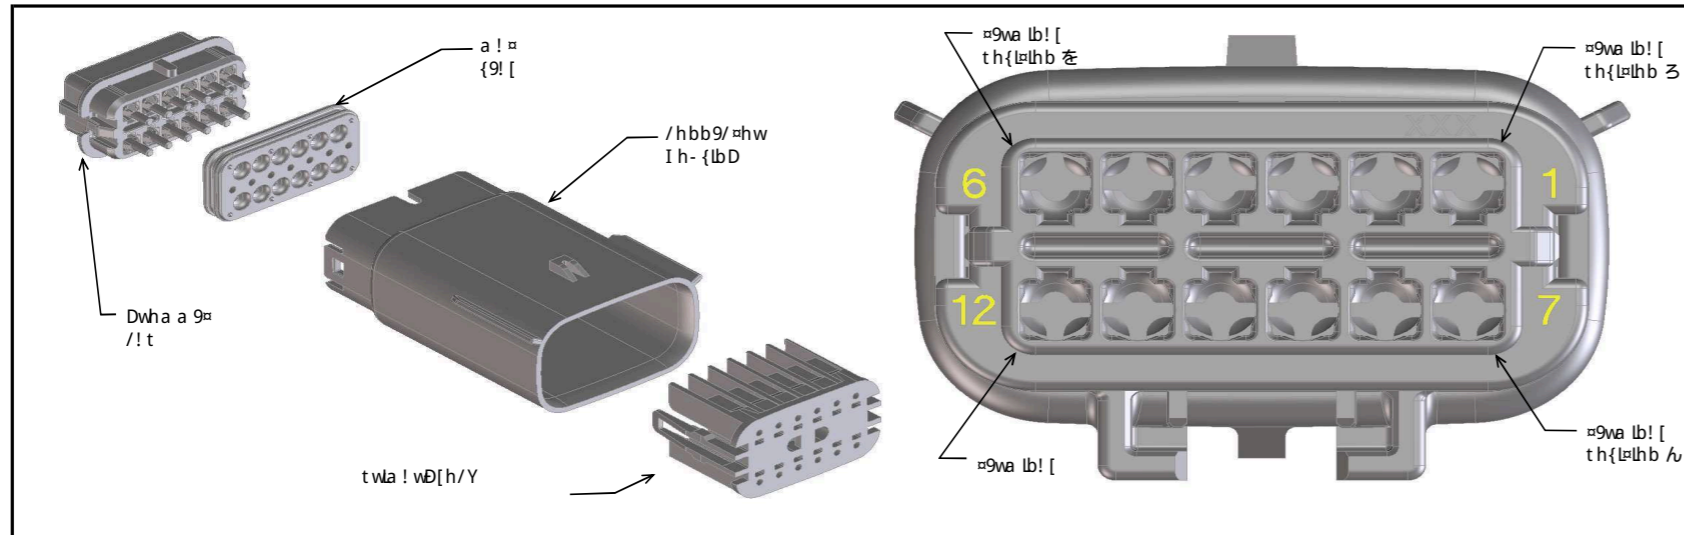

MK150 2X6 BLADE SEALED ASSY MAT SEAL
BOM AND PIN OUT SHEET

ABBREVIATION	DESCRIPTION	COLOR	MATERIAL
A-BLK	HOUSING KEYING OPTION A	BLACK	SPS/NYLON GF20
B-LG	HOUSING KEYING OPTION B	LIGHT GRAY	SPS/NYLON GF20
C-BR	HOUSING KEYING OPTION C	BROWN	SPS/NYLON GF20
D-GR	HOUSING KEYING OPTION D	GREEN	SPS/NYLON GF20
A-YL	HOUSING KEYING OPTION A	YELLOW	SPS/NYLON GF20
C-DG	HOUSING KEYING OPTION C	DARK GRAY	SPS/NYLON GF20
D-SG	HOUSING KEYING OPTION D	STONE GRAY	SPS/NYLON GF20
GCP	GROMMET CAP (PLUGGED)	BLACK	SPS/NYLON GF20
PLR	PLR	NATURAL	SPS/NYLON GF20
MR	MAT SEAL	RUST RED	INHERENTLY LUBRICATED SILICONE
MB	MAT SEAL	ROYAL BLUE	INHERENTLY LUBRICATED SILICONE

FOR ADDITIONAL INFORMATION SEE SD-33482-0001