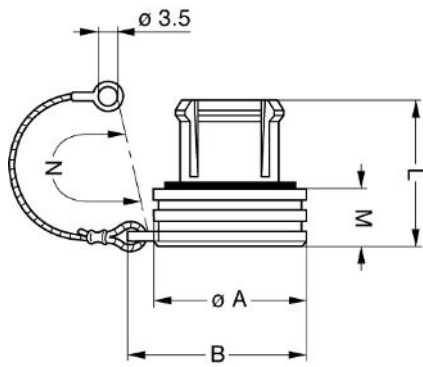

TECHNICAL DETAILS

Mechanics

Shell Style/Model	BRA*: Cap for receptacle
Keying	2 keys (alpha=30, plug: male contacts, receptacle: female contacts)
Housing Material	
Cable Fixing	∅ 0 - 0 mm
Variant	

Performance

Configuration
Insulator
Rated Current

Others

IP Rating: 61

DRAWINGS

Draws

Dimensions

	A	B	L	M	N
mm.	7.5	9.8	9	3.5	60
in.	0,30	0,39	0,35	0,14	2,36

RECOMMENDED BY LEMO