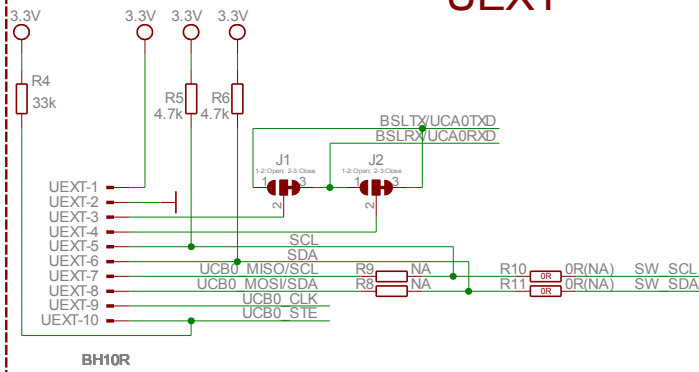

LCD

BUTTONS

UEXT

LEDS

POWER SUPPLY

MSP430-CCRFLCD

Rev.B

COPYRIGHT(C) 2011, OLIMEX LTD.