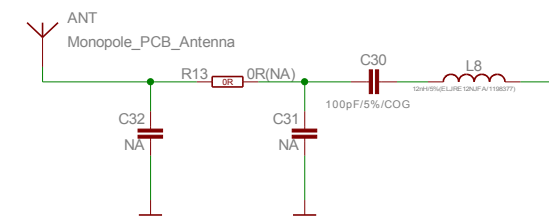

LCD

BUTTONS

UEXT

LEDS

POWER SUPPLY

MSP430-CCRFLCD

Rev.B

COPYRIGHT(C) 2011, OLIMEX LTD.