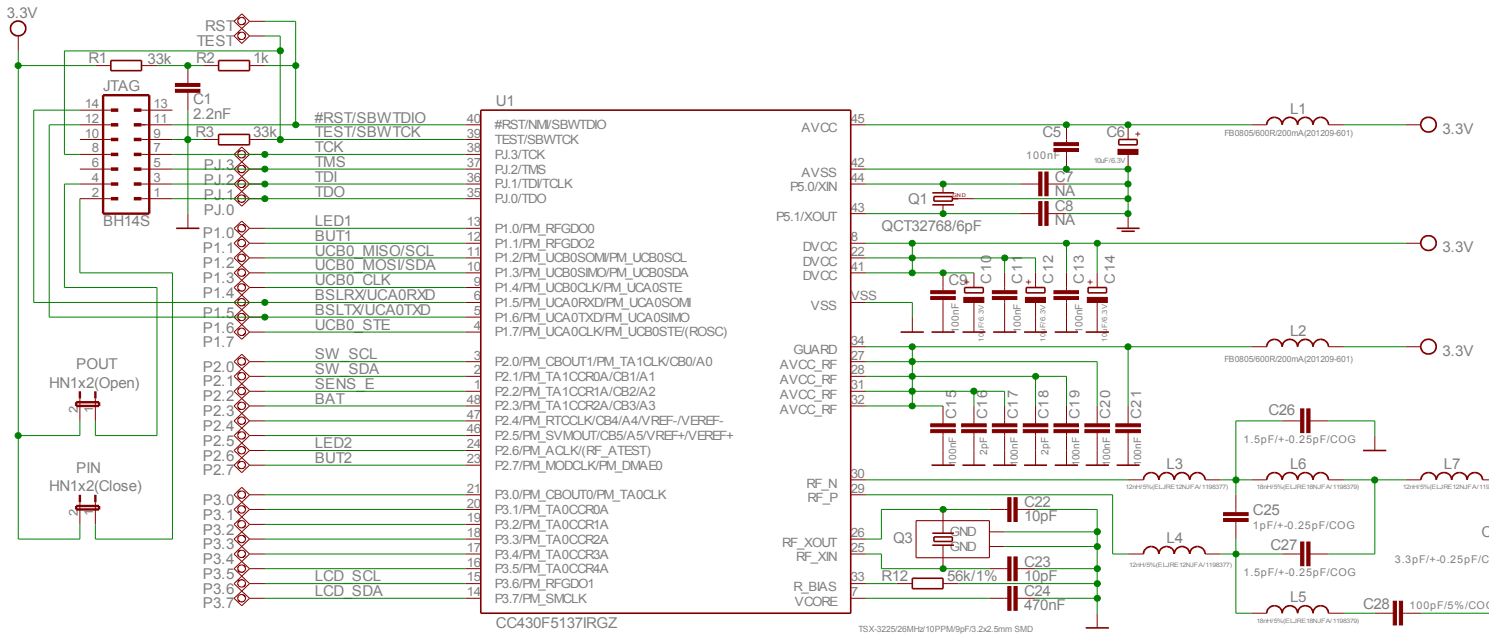

LCD

BUTTONS

UEXT

LEDS

POWER SUPPLY

MSP430-CCRFLCD

Rev.B

COPYRIGHT(C) 2011, OLIMEX LTD.