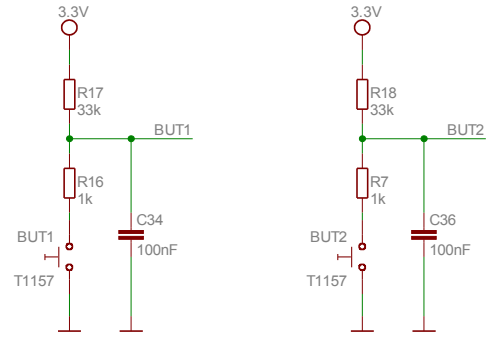

LCD

BUTTONS

UEXT

LEDS

POWER SUPPLY

MSP430-CCRFLCD

Rev.B

COPYRIGHT(C) 2011, OLIMEX LTD.