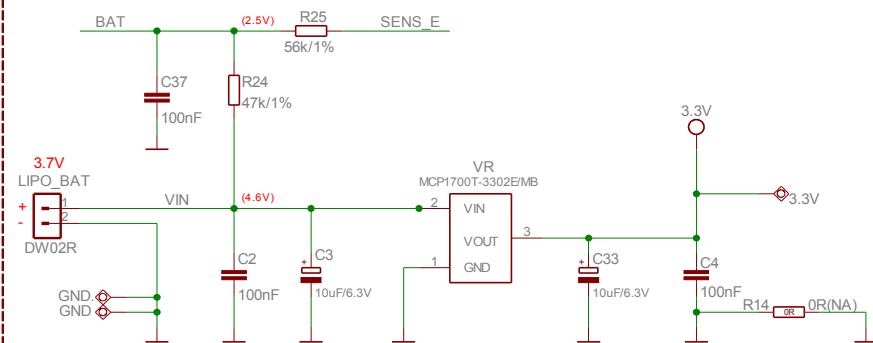

LCD

BUTTONS

UEXT

LEDS

POWER SUPPLY

MSP430-CCRFLCD

Rev.B

COPYRIGHT(C) 2011, OLIMEX LTD.