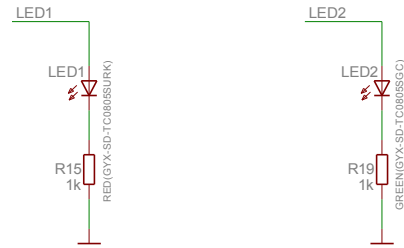

LCD

BUTTONS

UEXT

LEDS

POWER SUPPLY

MSP430-CCRFLCD

Rev.B

COPYRIGHT(C) 2011, OLIMEX LTD.