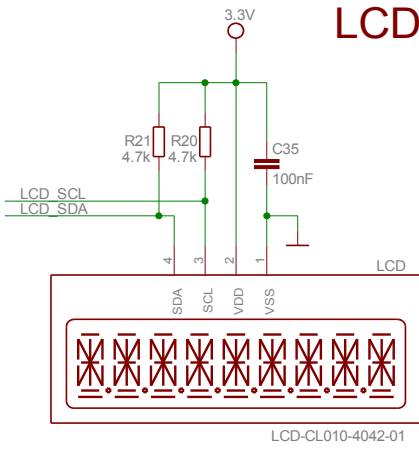

LCD

BUTTONS

UEXT

LEDS

POWER SUPPLY

MSP430-CCRFLCD

Rev.B

COPYRIGHT(C) 2011, OLIMEX LTD.