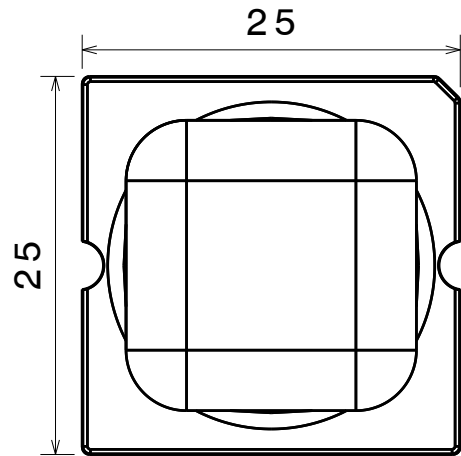

Isometric view

Bottom view
Scale: 2:1

Front view

Top view
Scale: 2:1

Materials:
Lens: PMMA

This drawing is our property.
It can't be reproduced
or communicated without
our written agreement.

Ledil Oy
Salorankatu 10
FIN 24240 SALO
Finland

DRAWING TITLE

Datasheet STRADA-SQ-VSM

DRAWN BY ol	DATE 4.5.2012	DRAWING TITLE Datasheet STRADA-SQ-VSM			
CHECKED BY PV	DATE 4.5.2012	SIZE A4	DRAWING NUMBER C12727		REV 01
DESIGNED BY OL	DATE 24.4.2012	SCALE 2:1	WEIGHT (kg) 0,00	SHEET 1/1	