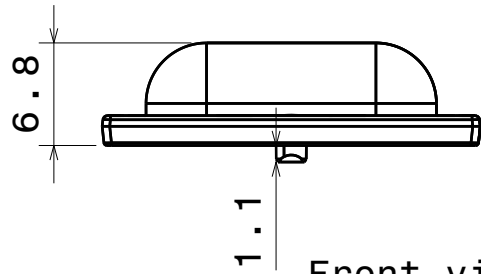

Isometric view

Bottom view
Scale: 2:1

Front view

Top view
Scale: 2:1

Materials:
Lens: PMMA

This drawing is our property.
It can't be reproduced
or communicated without
our written agreement.

Ledil Oy
Salorankatu 10
FIN 24240 SALO
Finland

DRAWING TITLE

Datasheet STRADA-SQ-VSM

DRAWN BY ol	DATE 4.5.2012	DRAWING TITLE Datasheet STRADA-SQ-VSM			
CHECKED BY PV	DATE 4.5.2012	SIZE A4	DRAWING NUMBER C12727		REV 01
DESIGNED BY OL	DATE 24.4.2012	SCALE 2:1	WEIGHT (kg) 0,00	SHEET 1/1	