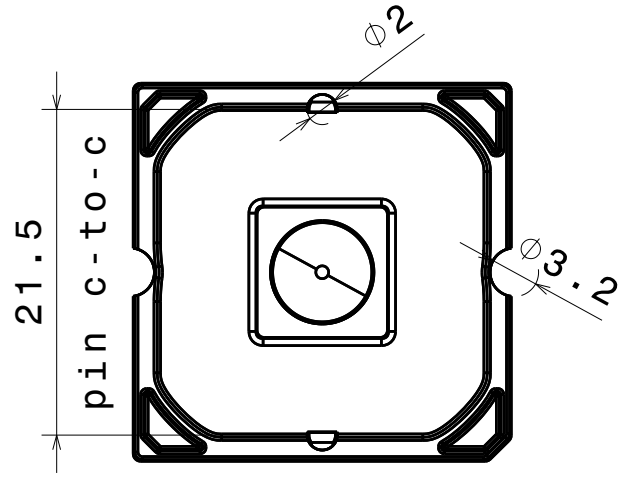

Isometric view

Bottom view
Scale: 2:1

Front view

Top view
Scale: 2:1

Materials:
Lens: PMMA

This drawing is our property.
It can't be reproduced
or communicated without
our written agreement.

Ledil Oy
Salorankatu 10
FIN 24240 SALO
Finland

DRAWING TITLE

Datasheet STRADA-SQ-VSM

DRAWN BY ol	DATE 4.5.2012	DRAWING TITLE Datasheet STRADA-SQ-VSM			
CHECKED BY PV	DATE 4.5.2012	SIZE A4	DRAWING NUMBER C12727		REV 01
DESIGNED BY OL	DATE 24.4.2012	SCALE 2:1	WEIGHT (kg) 0,00	SHEET 1/1	