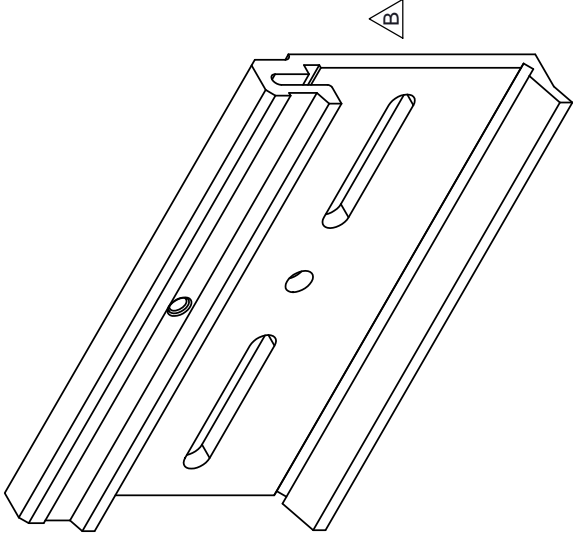

ITEM	DESCRIPTION	QUANTITY	TITLE: DIN RAIL MOUNTING BRACKET KIT		REV: A
1	VHK-DRA	1	PART NO. VHK-DIN		UNITS: MM
2	VDRP-02	1			
3	M3X6 SCREWS	3	DRAWN BY: RDS		APPROVED BY:
4	M4X5 SCREWS	4			

PC FILE NAME:
VHK-DIN

COPYRIGHT 2013 BY CUJ INC.

REV.	DESC
A	NEW I
B	update

For more information, please visit the [Product page](#).

TOLERANCE: $\pm 0.3\text{mm}$ UNLESS SPECIFIED

MATERIAL: ALUMINUM

TITLE:	DIN RAIL MC
PART NO.:	VDRP-02
DRAWN BY:	RDS

PC FILE NAME:

COPYRIGHT 2013 BY CUJ INC.

REV.	DESCRIP
A	NEW DRAW
B	updated dr

For more information, please visit the [product page](#).

TITLE:	DIN RAIL ASSEMBLY
PART NO.:	VHK-DIN a
DRAWN BY:	RDS

1
SUB-ASSEMBLY
(See page 1)
QTY: 1