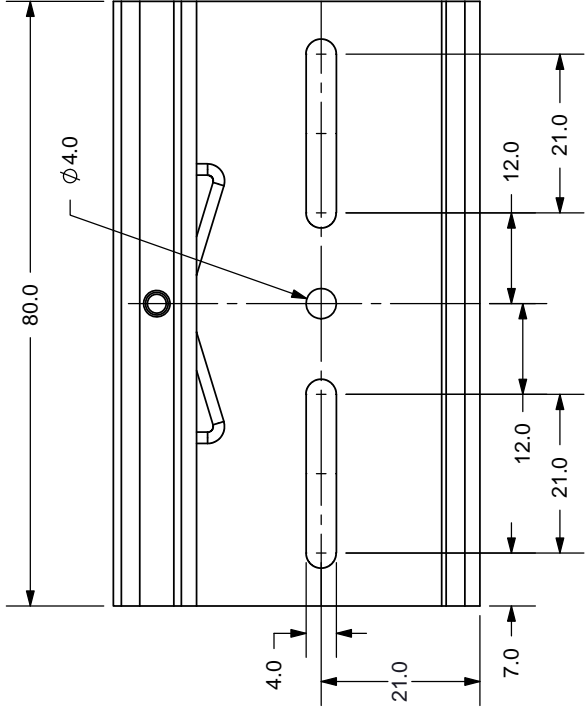

ITEM	DESCRIPTION	QUANTITY	TITLE: DIN RAIL MOUNTING BRACKET KIT		REV: A
1	VHK-DRA	1	PART NO. VHK-DIN		UNITS: MM
2	VDRP-02	1			
3	M3X6 SCREWS	3	DRAWN BY: RDS		APPROVED BY:
4	M4X5 SCREWS	4			

PC FILE NAME:
VHK-DIN

COPYRIGHT 2013 BY CUI INC.

REV. A
DESCRIP NEW DRAW

For more information, please visit the [Product page.](#)

TOLERANCE: ±0.2mm UNLESS OTHERWISE SPECIFIED

TITLE: MOUNTING
PART NO: VHK-DRA
DRAWN BY: RDS

PC FILE NAME:

COPYRIGHT 2013 BY CUJ INC.

REV.	DESC
A	NEW I
B	update

For more information, please visit the [Product page](#).

TOLERANCE: $\pm 0.3\text{mm}$ UNLESS SPECIFIED

MATERIAL: ALUMINUM

TITLE:	DIN RAIL MC
PART NO.:	VDRP-02
DRAWN BY:	RDS

PC FILE NAME:

COPYRIGHT 2013 BY CUJ INC.

REV.	DESCRIP
A	NEW DRAW
B	updated dr

For more information, please visit the [product page](#).

TITLE:	DIN RAIL ASSEMBLY
PART NO.:	VHK-DIN a
DRAWN BY:	RDS

1
SUB-ASSEMBLY
(See page 1)
QTY: 1