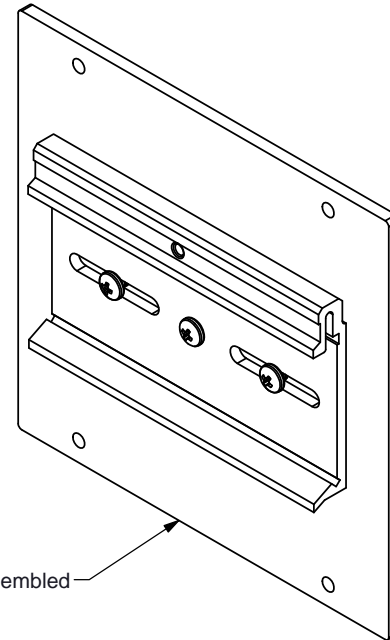

Shipped Assembled

ASSEMBLY VIEW