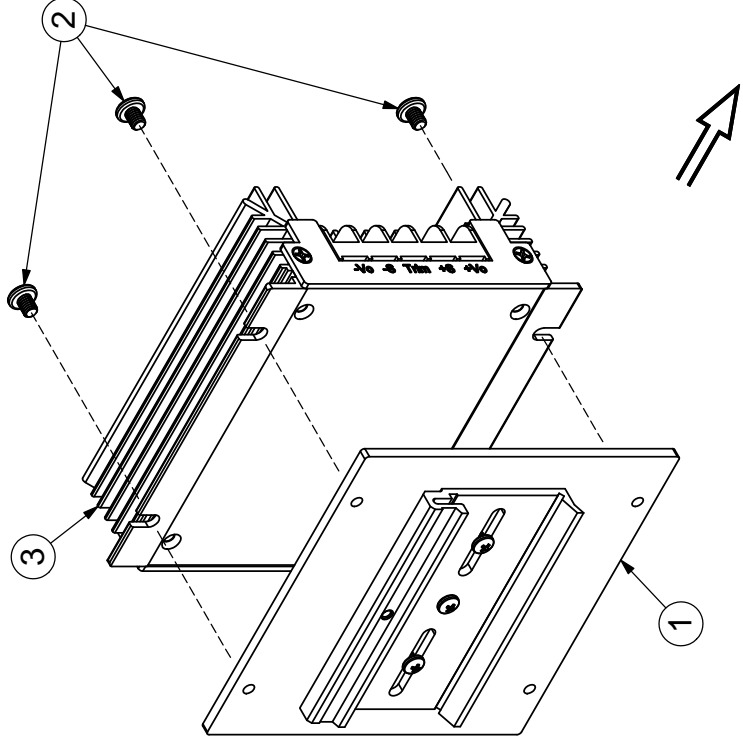

ITEM	DESCRIPTION	QUANTITY	TITLE: DIN RAIL MOUNTING BRACKET KIT		REV: A
1	VHK-DRA	1	PART NO. VHK-DIN		UNITS: MM
2	VDRP-02	1			
3	M3X6 SCREWS	3	DRAWN BY: RDS		APPROVED BY:
4	M4X5 SCREWS	4			

PC FILE NAME:
VHK-DIN

COPYRIGHT 2013 BY CUJ INC.

REV.	DESC
A	NEW I
B	update

For more information, please visit the [Product page](#).

TOLERANCE: $\pm 0.3\text{mm}$ UNLESS SPECIFIED

MATERIAL: ALUMINUM

TITLE:	DIN RAIL MC
PART NO.:	VDRP-02
DRAWN BY:	RDS

PC FILE NAME:

COPYRIGHT 2013 BY CUJ INC.

REV.	DESCRIP
A	NEW DRAW
B	updated dr

For more information, please visit the [product page](#).

TITLE:	DIN RAIL ASSEMBLY
PART NO.:	VHK-DIN a
DRAWN BY:	RDS

1
SUB-ASSEMBLY
(See page 1)
QTY: 1