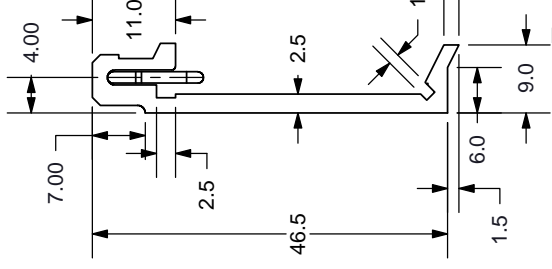

ITEM	DESCRIPTION	QUANTITY	TITLE: DIN RAIL MOUNTING BRACKET KIT		REV: A
1	VHK-DRA	1	PART NO. VHK-DIN		UNITS: MM
2	VDRP-02	1			
3	M3X6 SCREWS	3	DRAWN BY: RDS		APPROVED BY:
4	M4X5 SCREWS	4			

PC FILE NAME:
VHK-DIN

COPYRIGHT 2013 BY CUI INC.

REV. A
DESCRIP NEW DRAW

For more information, please visit the [Product page.](#)

TOLERANCE: ±0.2mm UNLESS OTHERWISE SPECIFIED

TITLE: MOUNTING
PART NO: VHK-DRA
DRAWN BY: RDS

PC FILE NAME:

COPYRIGHT 2013 BY CUJ INC.

REV.	DESC
A	NEW I
B	update

For more information, please visit the [Product page](#).

TOLERANCE: $\pm 0.3\text{mm}$ UNLESS SPECIFIED

MATERIAL: ALUMINUM

TITLE:	DIN RAIL MC
PART NO.:	VDRP-02
DRAWN BY:	RDS

PC FILE NAME:

COPYRIGHT 2013 BY CUJ INC.

REV.	DESCRIP
A	NEW DRAW
B	updated dr

For more information, please visit the [product page](#).

TITLE:	DIN RAIL ASSEMBLY
PART NO.:	VHK-DIN a
DRAWN BY:	RDS

1
SUB-ASSEMBLY
(See page 1)
QTY: 1