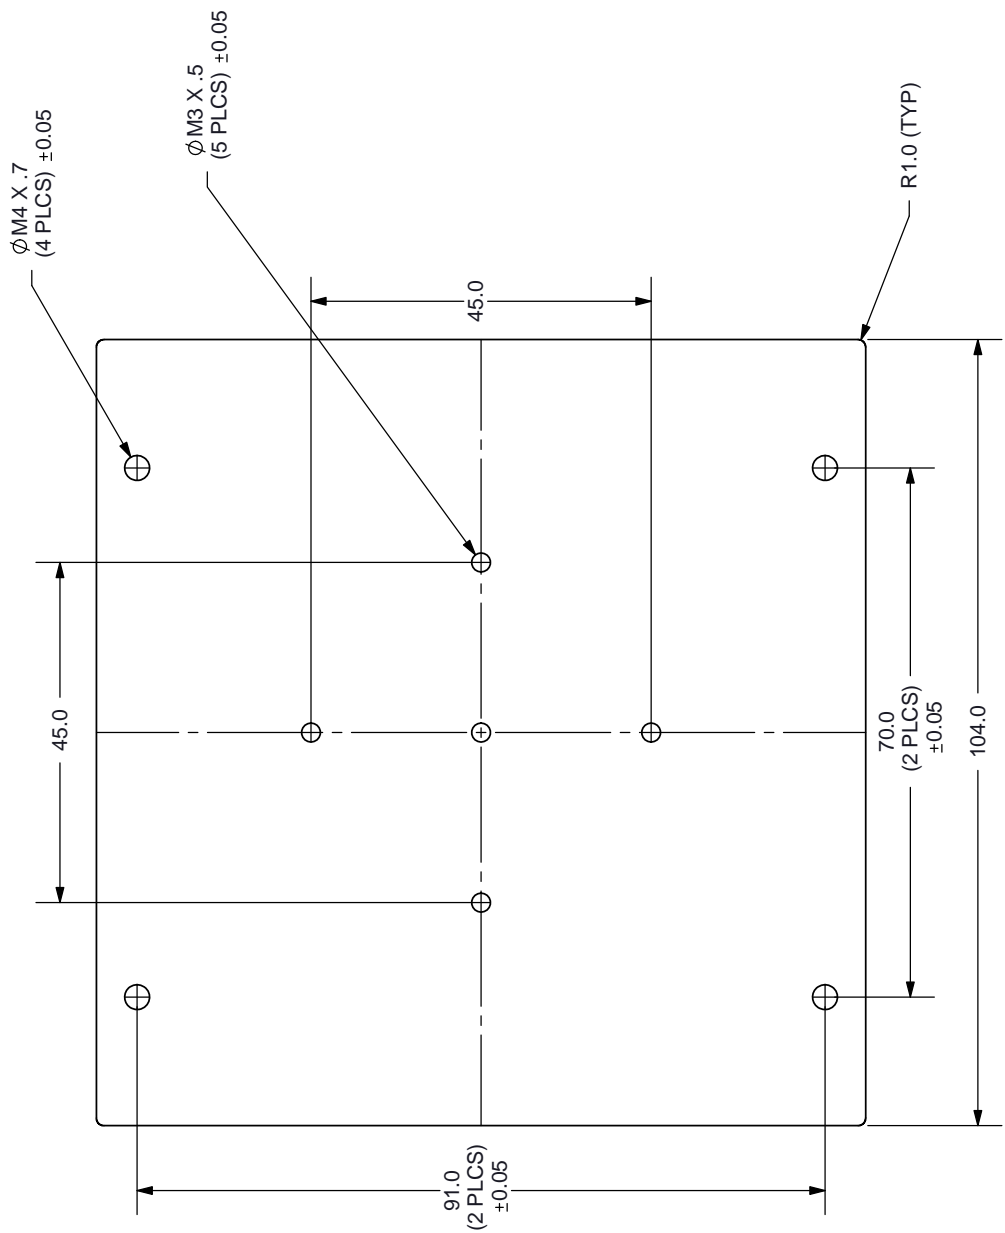

ITEM	DESCRIPTION	QUANTITY	TITLE: DIN RAIL MOUNTING BRACKET KIT		REV: A
1	VHK-DRA	1	PART NO. VHK-DIN		UNITS: MM
2	VDRP-02	1			
3	M3X6 SCREWS	3	DRAWN BY: RDS		APPROVED BY:
4	M4X5 SCREWS	4			

PC FILE NAME:
VHK-DIN

COPYRIGHT 2013 BY CUI INC.

REV. A
DESCRIP NEW DRAW

For more information, please visit the [Product page.](#)

TOLERANCE: ±0.2mm UNLESS OTHERWISE SPECIFIED

TITLE: MOUNTING
PART NO: VHK-DRA
DRAWN BY: RDS

PC FILE NAME:

COPYRIGHT 2013 BY CUJ INC.

REV.	DESC
A	NEW I
B	update

For more information, please visit the [Product page](#).

TOLERANCE: $\pm 0.3\text{mm}$ UNLESS SPECIFIED

MATERIAL: ALUMINUM

TITLE:	DIN RAIL MC
PART NO.:	VDRP-02
DRAWN BY:	RDS

PC FILE NAME:

COPYRIGHT 2013 BY CUJ INC.

REV.	DESCRIP
A	NEW DRAW
B	updated dr

For more information, please visit the [product page](#).

TITLE:	DIN RAIL ASSEMBLY
PART NO.:	VHK-DIN a
DRAWN BY:	RDS

1
SUB-ASSEMBLY
(See page 1)
QTY: 1